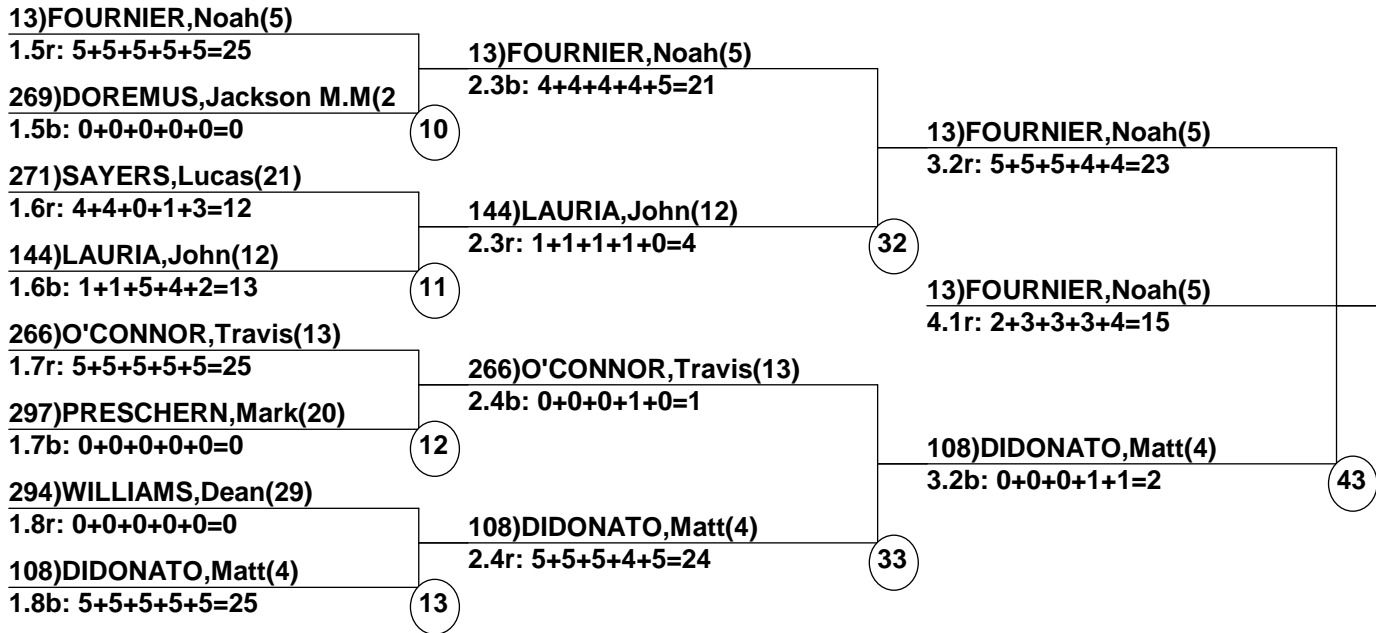

Course: Outer Limits
 Length: 217 m
 Width: 14 m
 Pitch: 27 deg

____ Head Judge
 ____ Chief of Scoring
 ____ T.D.

 Duals Event Date: Apr 7, 2013 (Sun)
 Female/Male (By Duals Run-order) Time: 6:11 pm
 Killington, VT Killington Spring Kl

Female Road to Semi-Finals (4.1B)

Female Road to Semi-Finals (4.1R)

Female Road to Semi-Finals (4.2B)

Female Road to Semi-Finals (4.2R)

Male Road to Semi-Finals (4.1B)

Male Road to Semi-Finals (4.1R)

Male Road to Semi-Finals (4.2B)

Male Road to Semi-Finals (4.2R)

FemaleSemi-Finals

MaleSemi-Finals