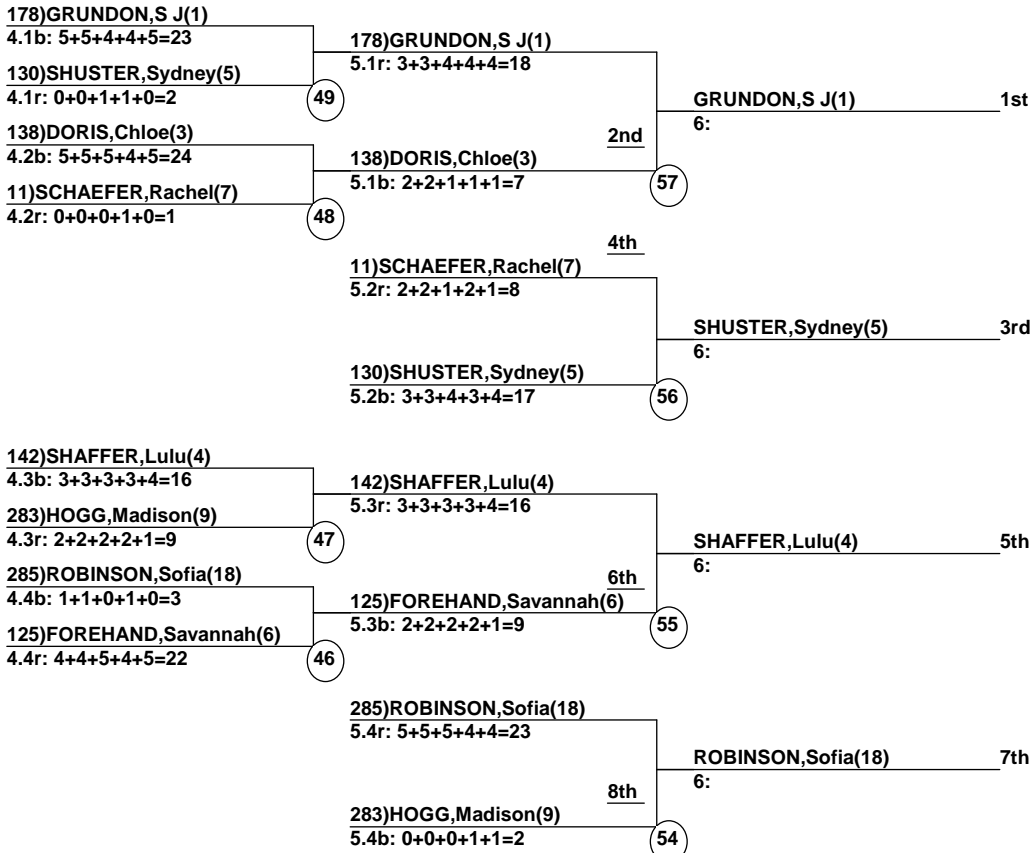

Course: Outer Limits
 Length: 217 m
 Width: 14 m
 Pitch: 27 deg

____ Head Judge
 ____ Chief of Scoring
 ____ T.D.

 Duals Event Date: Apr 7, 2013 (Sun)
 Female/Male (By Duals Run-order) Time: 6:11 pm
 Killington, VT Killington Spring Kl

Female Road to Semi-Finals (4.1B)

Female Road to Semi-Finals (4.1R)

Female Road to Semi-Finals (4.2B)

Female Road to Semi-Finals (4.2R)

Male Road to Semi-Finals (4.1B)

Male Road to Semi-Finals (4.1R)

Male Road to Semi-Finals (4.2B)

Male Road to Semi-Finals (4.2R)

FemaleSemi-Finals

MaleSemi-Finals