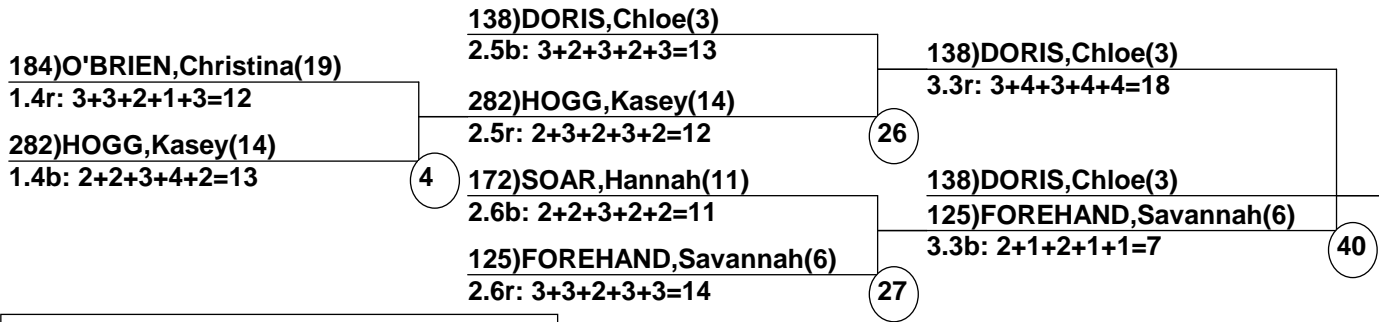

Course: Outer Limits
 Length: 217 m
 Width: 14 m
 Pitch: 27 deg

____ Head Judge
 ____ Chief of Scoring
 ____ T.D.

 Duals Event Date: Apr 7, 2013 (Sun)
 Female/Male (By Duals Run-order) Time: 6:11 pm
 Killington, VT Killington Spring Kl

Female Road to Semi-Finals (4.1B)

Female Road to Semi-Finals (4.1R)

Female Road to Semi-Finals (4.2B)

Female Road to Semi-Finals (4.2R)

Male Road to Semi-Finals (4.1B)

Male Road to Semi-Finals (4.1R)

Male Road to Semi-Finals (4.2B)