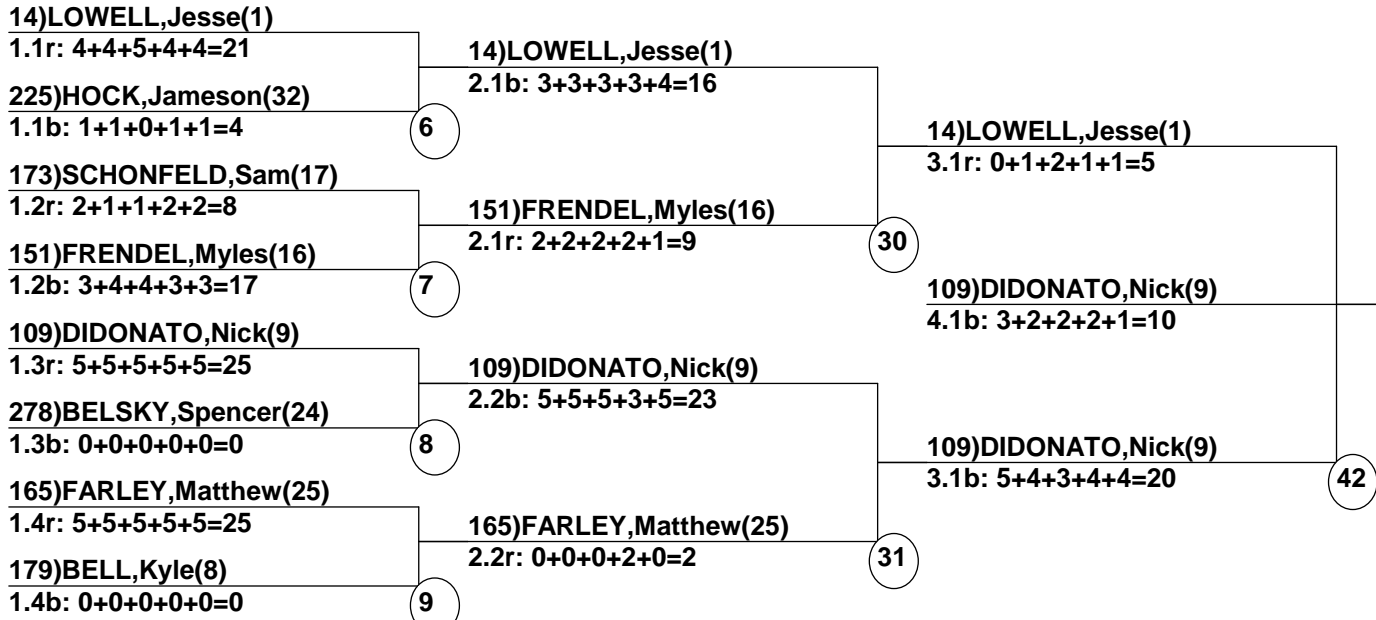

Course: Outer Limits
 Length: 217 m
 Width: 14 m
 Pitch: 27 deg

____ Head Judge
 ____ Chief of Scoring
 ____ T.D.

 Duals Event Date: Apr 7, 2013 (Sun)
 Female/Male (By Duals Run-order) Time: 6:11 pm
 Killington, VT Killington Spring Kl

Female Road to Semi-Finals (4.1B)

Female Road to Semi-Finals (4.1R)

Female Road to Semi-Finals (4.2B)

Female Road to Semi-Finals (4.2R)

Male Road to Semi-Finals (4.1B)

Male Road to Semi-Finals (4.1R)

Male Road to Semi-Finals (4.2B)

Male Road to Semi-Finals (4.2R)

FemaleSemi-Finals

MaleSemi-Finals