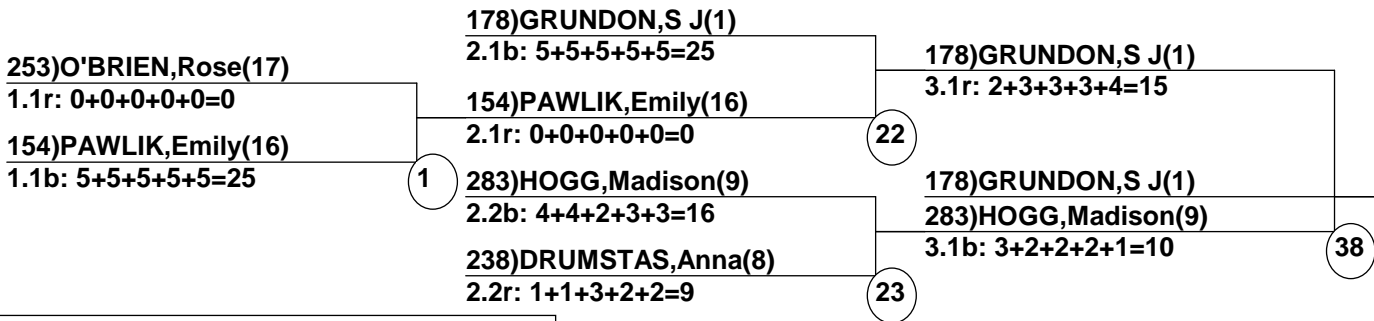

Female Road to Semi-Finals (4.1B)

Female Road to Semi-Finals (4.1R)