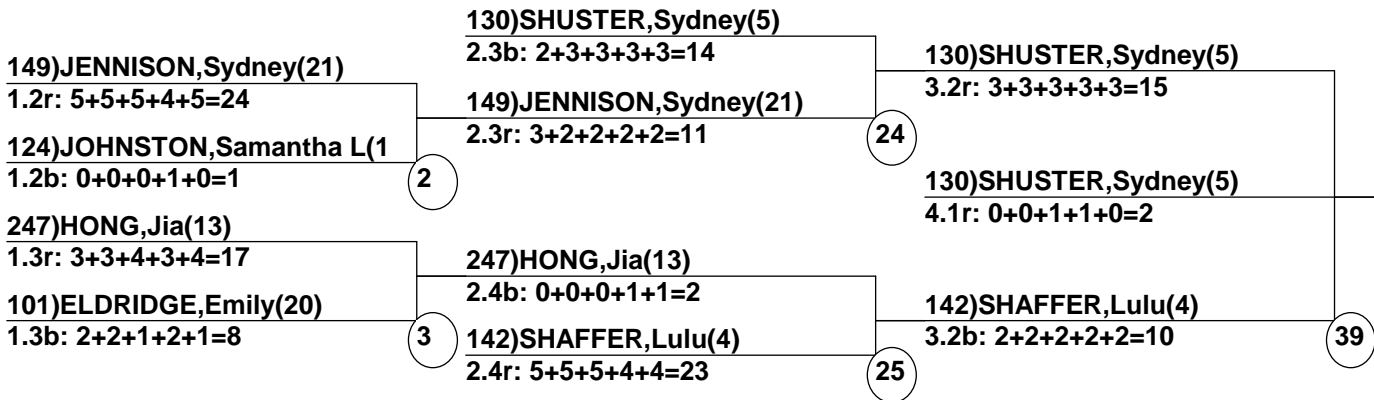

Course: Outer Limits
 Length: 217 m
 Width: 14 m
 Pitch: 27 deg

____ Head Judge
 ____ Chief of Scoring
 ____ T.D.

 Duals Event Date: Apr 7, 2013 (Sun)
 Female/Male (By Duals Run-order) Time: 6:11 pm
 Killington, VT Killington Spring Kl

Female Road to Semi-Finals (4.1B)

Female Road to Semi-Finals (4.1R)

Female Road to Semi-Finals (4.2B)

Female Road to Semi-Finals (4.2R)

Male Road to Semi-Finals (4.1B)

Male Road to Semi-Finals (4.1R)

Male Road to Semi-Finals (4.2B)