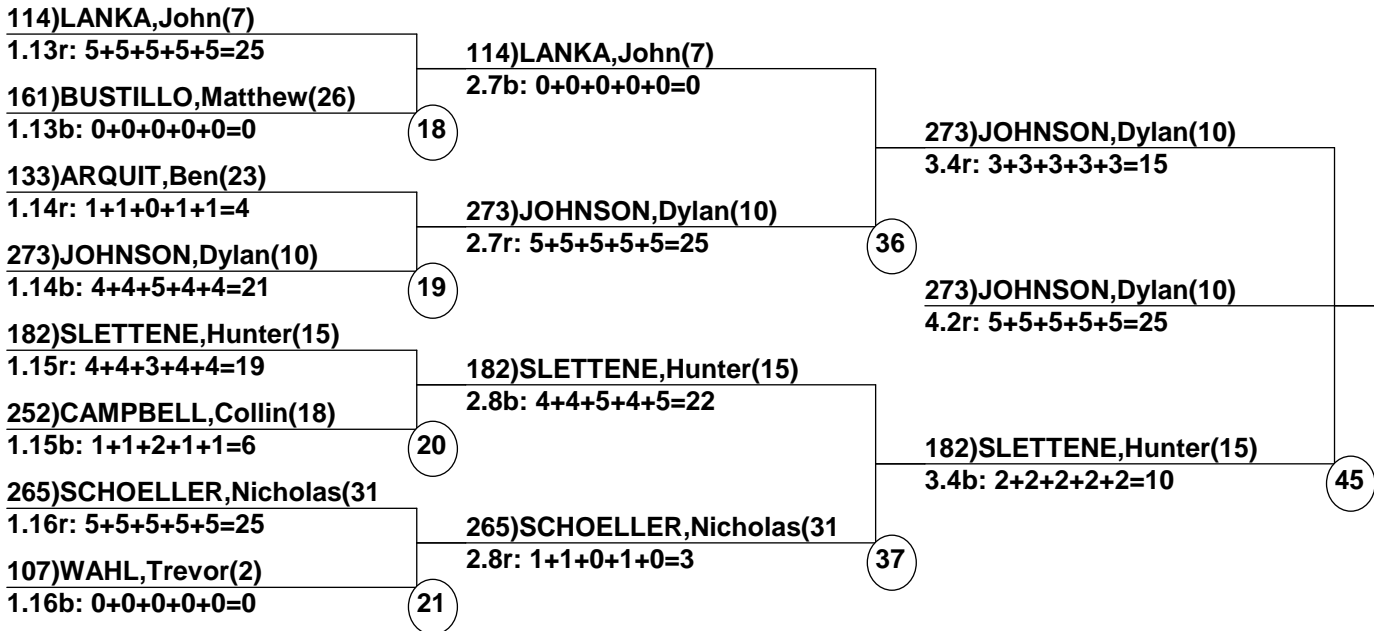

Course: Outer Limits
 Length: 217 m
 Width: 14 m
 Pitch: 27 deg

____ Head Judge
 ____ Chief of Scoring
 ____ T.D.

 Duals Event Date: Apr 7, 2013 (Sun)
 Female/Male (By Duals Run-order) Time: 6:11 pm
 Killington, VT Killington Spring Kl

Female Road to Semi-Finals (4.1B)

Female Road to Semi-Finals (4.1R)

Female Road to Semi-Finals (4.2B)

Female Road to Semi-Finals (4.2R)

Male Road to Semi-Finals (4.1B)

Male Road to Semi-Finals (4.1R)

Male Road to Semi-Finals (4.2B)

Male Road to Semi-Finals (4.2R)

FemaleSemi-Finals

MaleSemi-Finals