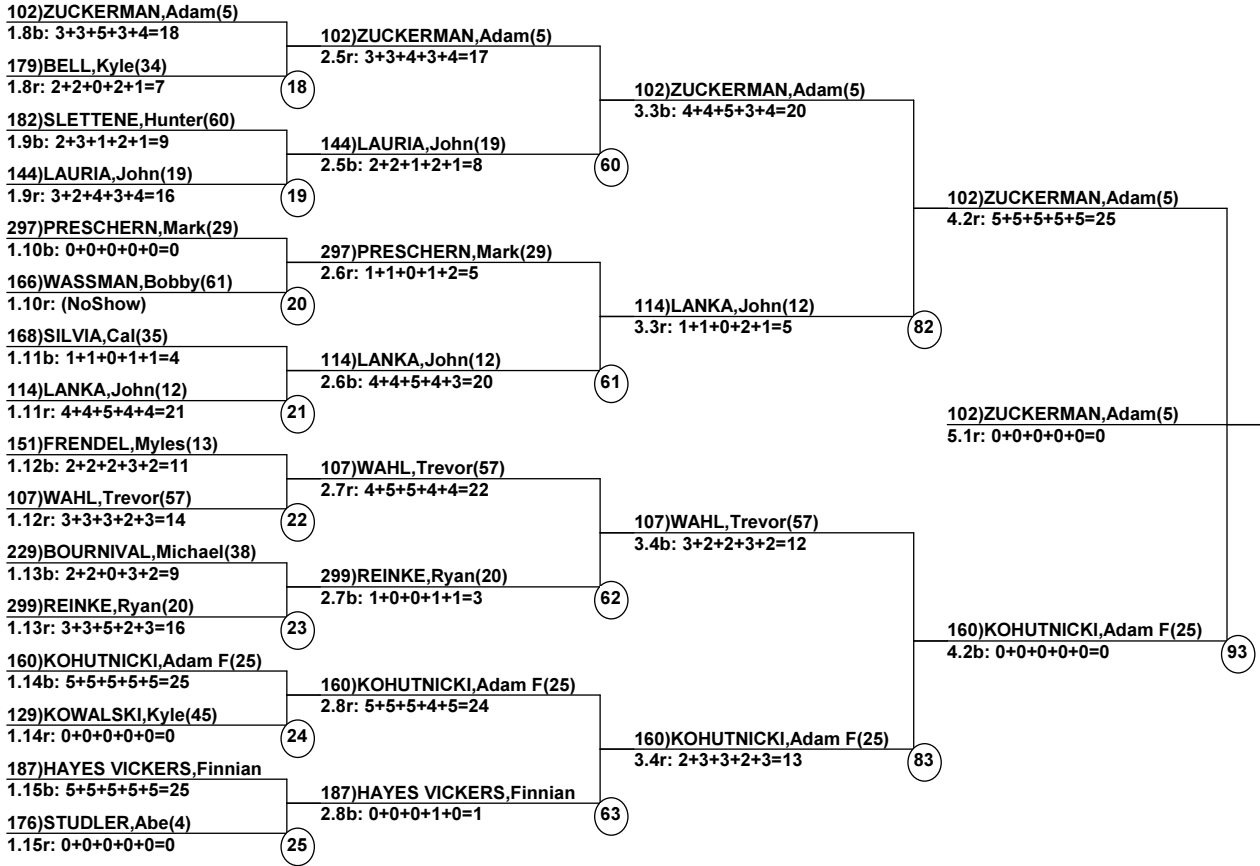

Killington, VT
Feb 17, 2013 (Sun) (U0886) (U0885)

Official Results

Head Judge: KASPER,Christopher
Chief of Comp: ALBERT,Ed
T.D.: SOAR,Thomas
Chief of Scoring: MORSEY,Chase Iii
Judge 1: HOMA,Karen
Judge 2: WEILAND,Herb
Judge 3: ALBERT,Ed
Judge 4: MILES,Abigail
Judge 5: KASPER,Christopher

Course: Outer Limits
Length: 202 m
Width: 15 m
Pitch: 26.5 deg
Head Judge _____
Chief of Scoring _____
T.D. _____

Official Results

Duals Event Date: Feb 17, 2013 (Sun)
Female/Male (By Duals Run-order) Time: 3:31 pm
Killington, VT

Male Road to Semi-Finals (5.1B)

Male Road to Semi-Finals (5.1R)

Male Semi-Finals