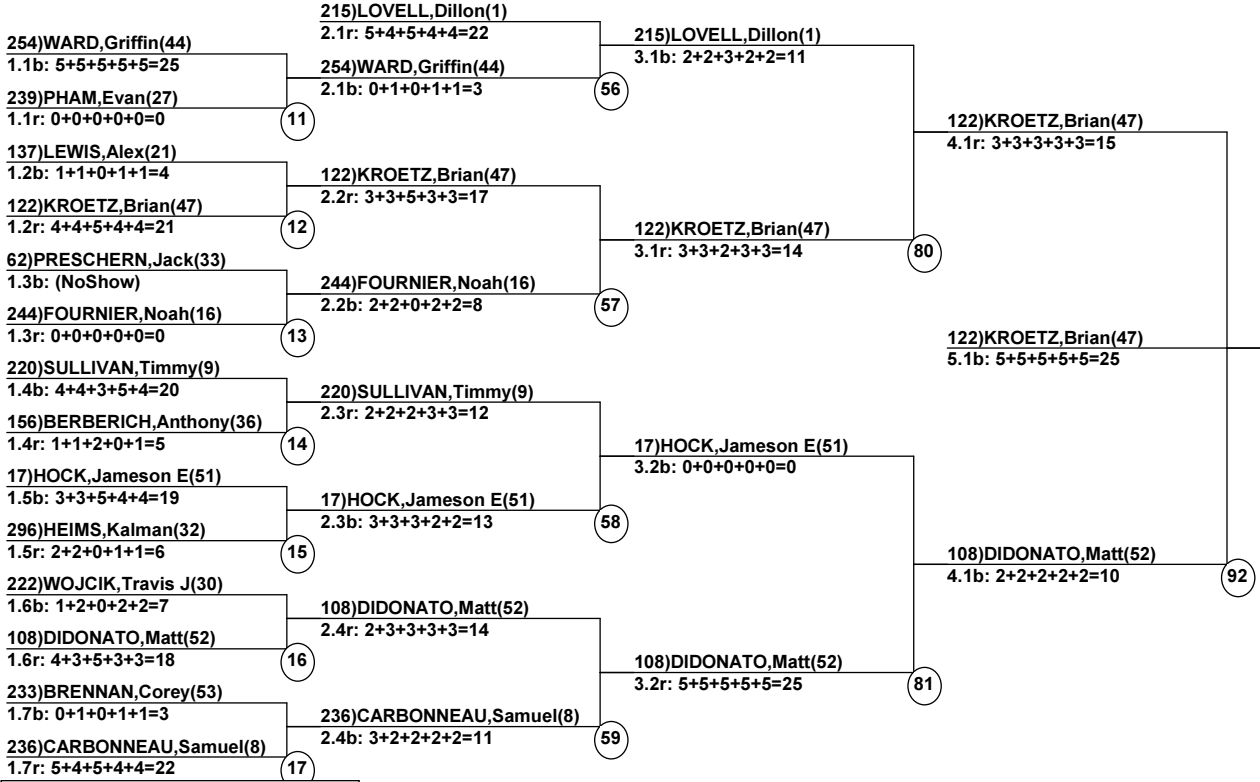

Male Road to Semi-Finals (5.1B)