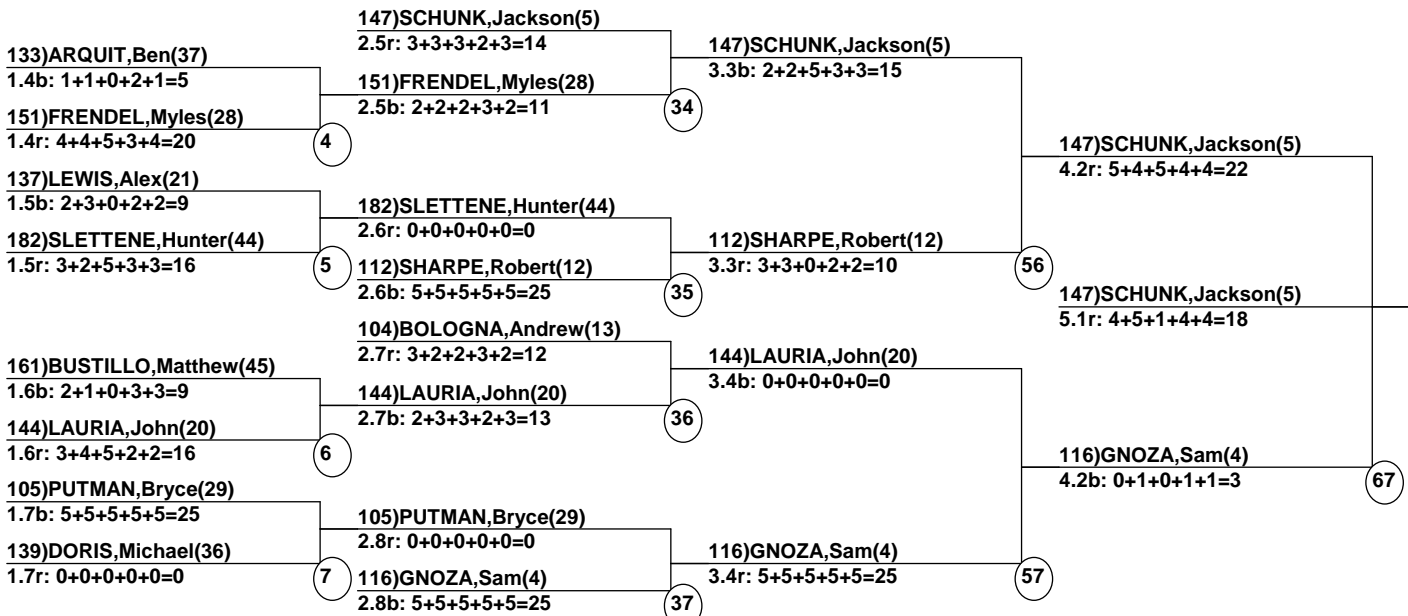

# USSA-EF2013-10 A Bristol, NY - Toyota Freestyle Fest

Bristol, NY

Jan 20, 2013 (Sun) (U1042) (U1041)

Head Judge: KASPER,Benjamin  
 Chief of Comp: MOSSBROOK,Kim  
 T.D.: POWERS,John  
 Chief of Scoring: TITUS,Larry  
 Judge 1: KASPER,Christopher  
 Judge 2: POOLE,Ryan  
 Judge 3: MCKEE,Matthew  
 Judge 4: MCKEE,Matthew  
 Judge 5: KASPER,Benjamin

Course: Galaxy  
 Length: 200 m  
 Width: 15 m  
 Pitch: 23.5 deg

\_\_\_\_\_ Head Judge  
 \_\_\_\_\_ Chief of Scoring  
 \_\_\_\_\_ T.D.

-----  
 Duals Event Date: Jan 20, 2013 (Sun)  
 Female/Male (By Duals Run-order) Time: 5:48 pm  
 Bristol, NY USSA-EF2013-10 A Bri  
 -----

## Male Road to Semi-Finals (5.1B)

## Male Road to Semi-Finals (5.1R)

Male Road to Semi-Finals (5.2B)

Male Road to Semi-Finals (5.2R)

Female Road to Semi-Finals (4.1B)

Female Road to Semi-Finals (4.1R)

Female Road to Semi-Finals (4.2B)

Female Road to Semi-Finals (4.2R)