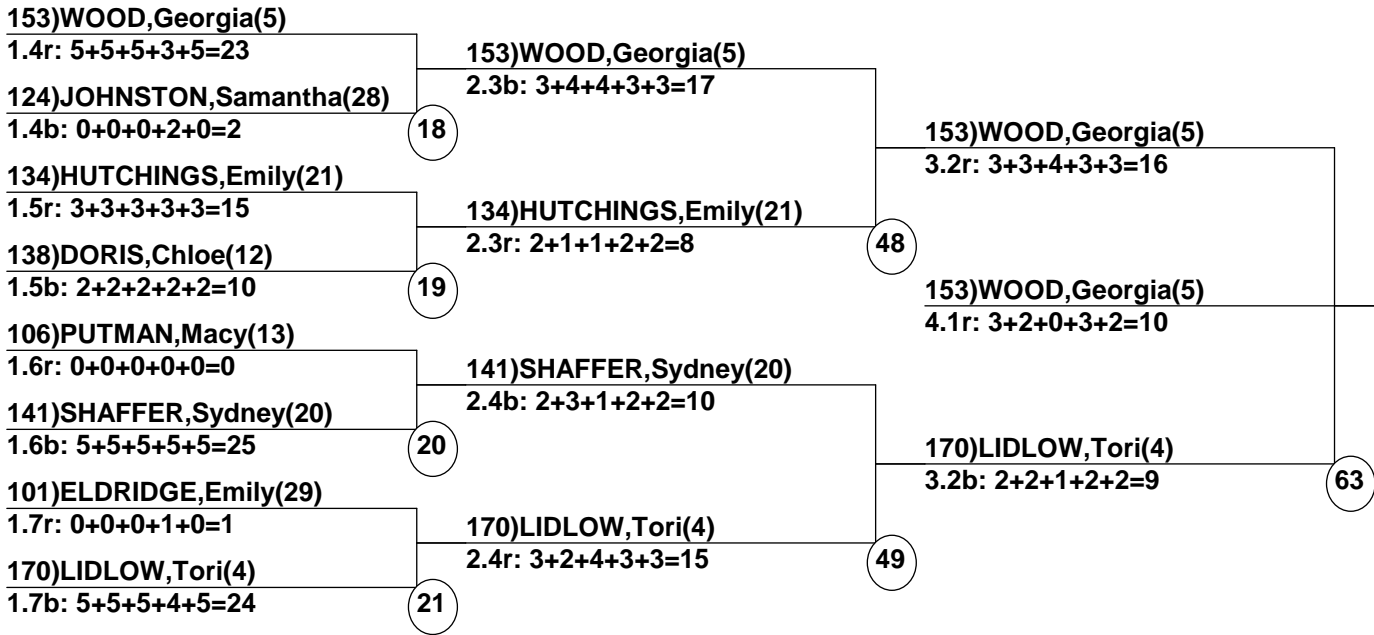

Course: Galaxy  
 Length: 200 m  
 Width: 15 m  
 Pitch: 23.5 deg

\_\_\_\_\_ Head Judge  
 \_\_\_\_\_ Chief of Scoring  
 \_\_\_\_\_ T.D.

-----  
 Duals Event Date: Jan 20, 2013 (Sun)  
 Female/Male (By Duals Run-order) Time: 5:48 pm  
 Bristol, NY USSA-EF2013-10 A Bri  
 -----

## Male Road to Semi-Finals (5.1B)

## Male Road to Semi-Finals (5.1R)

Male Road to Semi-Finals (5.2B)

Male Road to Semi-Finals (5.2R)

Female Road to Semi-Finals (4.1B)

Female Road to Semi-Finals (4.1R)

Female Road to Semi-Finals (4.2B)

Female Road to Semi-Finals (4.2R)

Male Semi-Finals

Female Semi-Finals