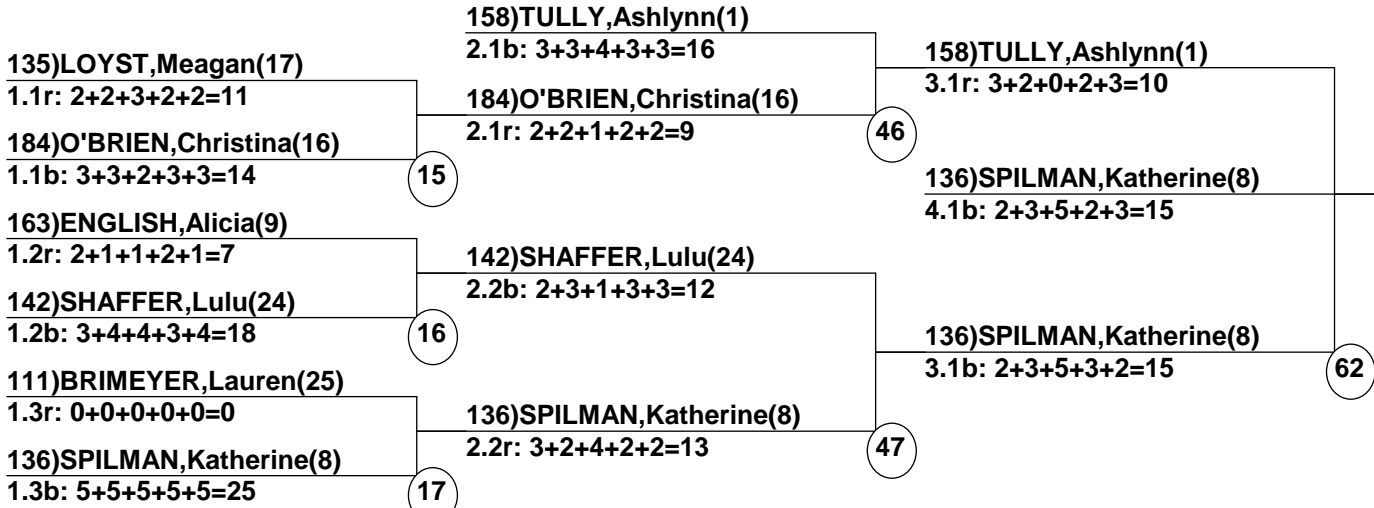

Course: Galaxy  
 Length: 200 m  
 Width: 15 m  
 Pitch: 23.5 deg

\_\_\_\_\_ Head Judge  
 \_\_\_\_\_ Chief of Scoring  
 \_\_\_\_\_ T.D.

-----  
 Duals Event Date: Jan 20, 2013 (Sun)  
 Female/Male (By Duals Run-order) Time: 5:48 pm  
 Bristol, NY USSA-EF2013-10 A Bri  
 -----

## Male Road to Semi-Finals (5.1B)

## Male Road to Semi-Finals (5.1R)

Male Road to Semi-Finals (5.2B)

Male Road to Semi-Finals (5.2R)

Female Road to Semi-Finals (4.1B)

Female Road to Semi-Finals (4.1R)

Female Road to Semi-Finals (4.2B)

Female Road to Semi-Finals (4.2R)

Male Semi-Finals

Female Semi-Finals