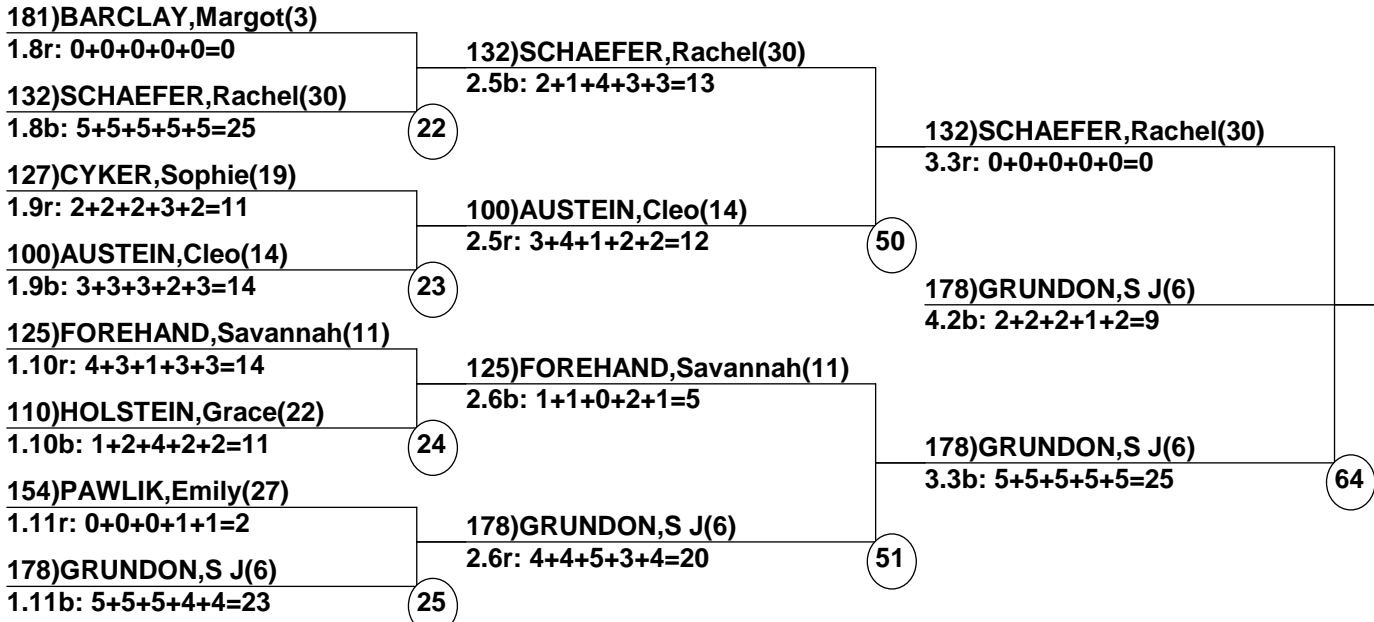

Course: Galaxy  
 Length: 200 m  
 Width: 15 m  
 Pitch: 23.5 deg

\_\_\_\_\_ Head Judge  
 \_\_\_\_\_ Chief of Scoring  
 \_\_\_\_\_ T.D.

-----  
 Duals Event Date: Jan 20, 2013 (Sun)  
 Female/Male (By Duals Run-order) Time: 5:48 pm  
 Bristol, NY USSA-EF2013-10 A Bri  
 -----

## Male Road to Semi-Finals (5.1B)

## Male Road to Semi-Finals (5.1R)

Male Road to Semi-Finals (5.2B)

Male Road to Semi-Finals (5.2R)

Female Road to Semi-Finals (4.1B)

Female Road to Semi-Finals (4.1R)

Female Road to Semi-Finals (4.2B)

Female Road to Semi-Finals (4.2R)

Male Semi-Finals

Female Semi-Finals