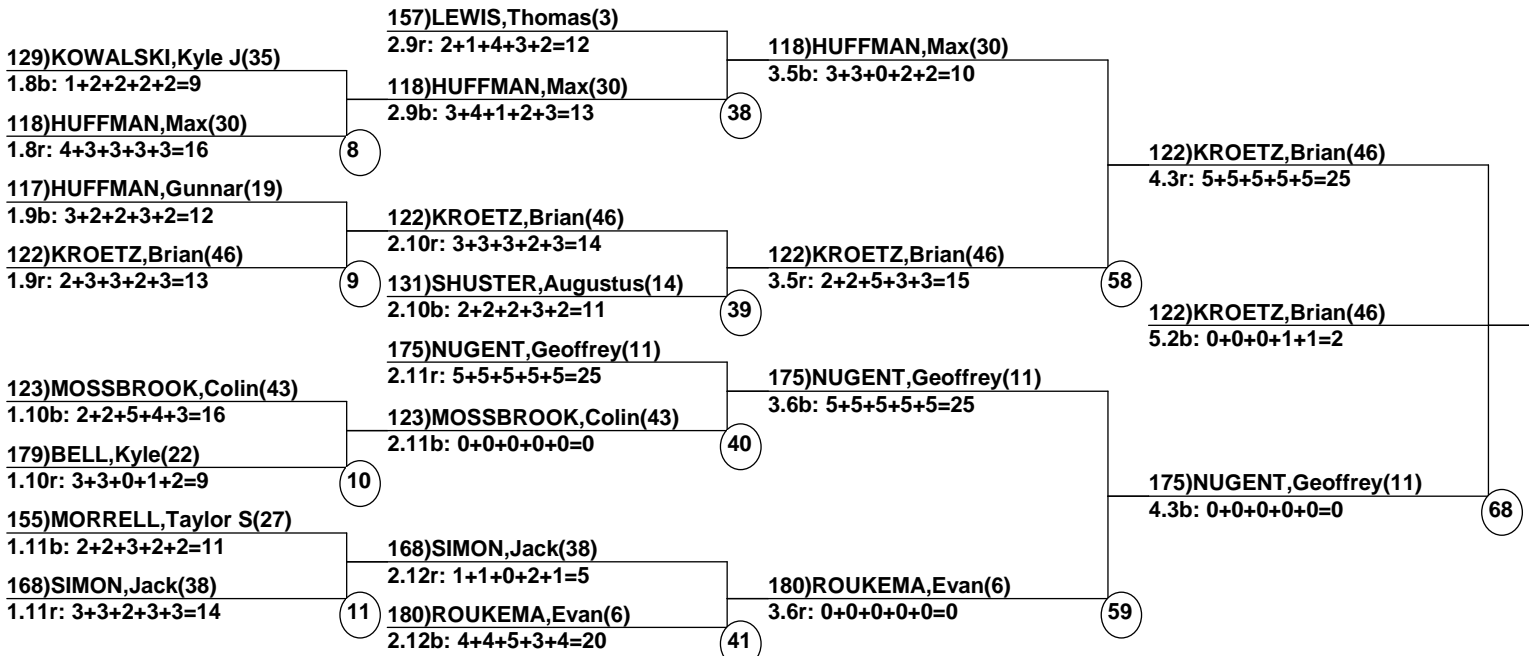

Male Road to Semi-Finals (5.2B)