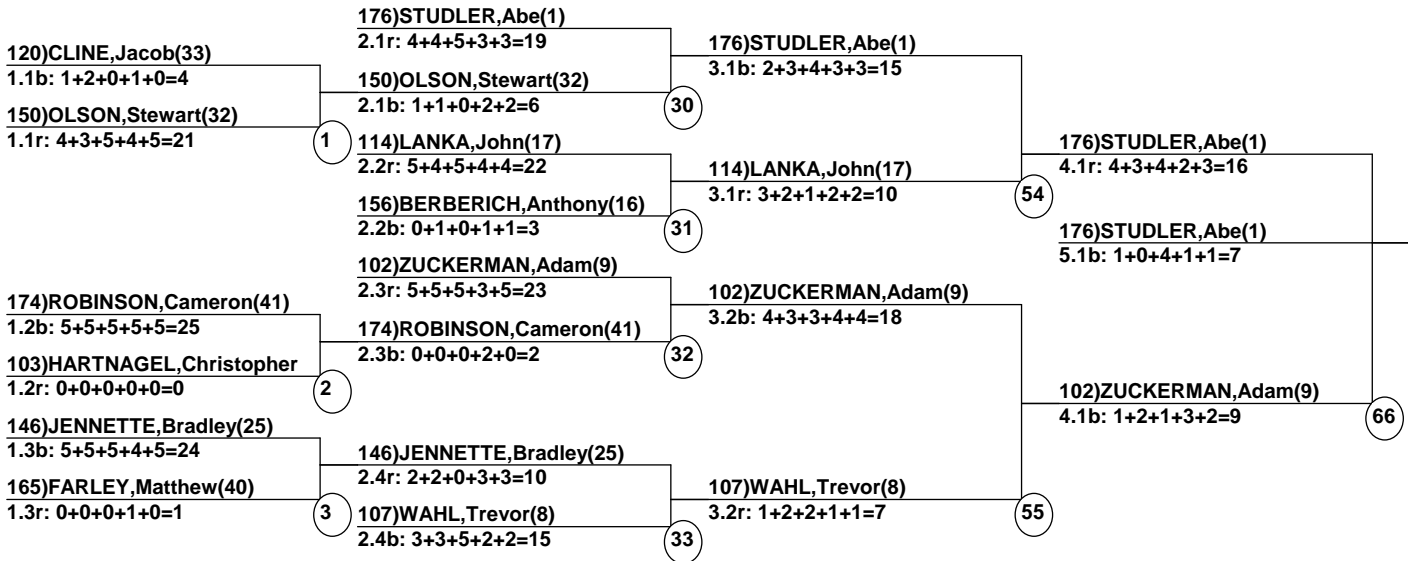

Male Road to Semi-Finals (5.1B)