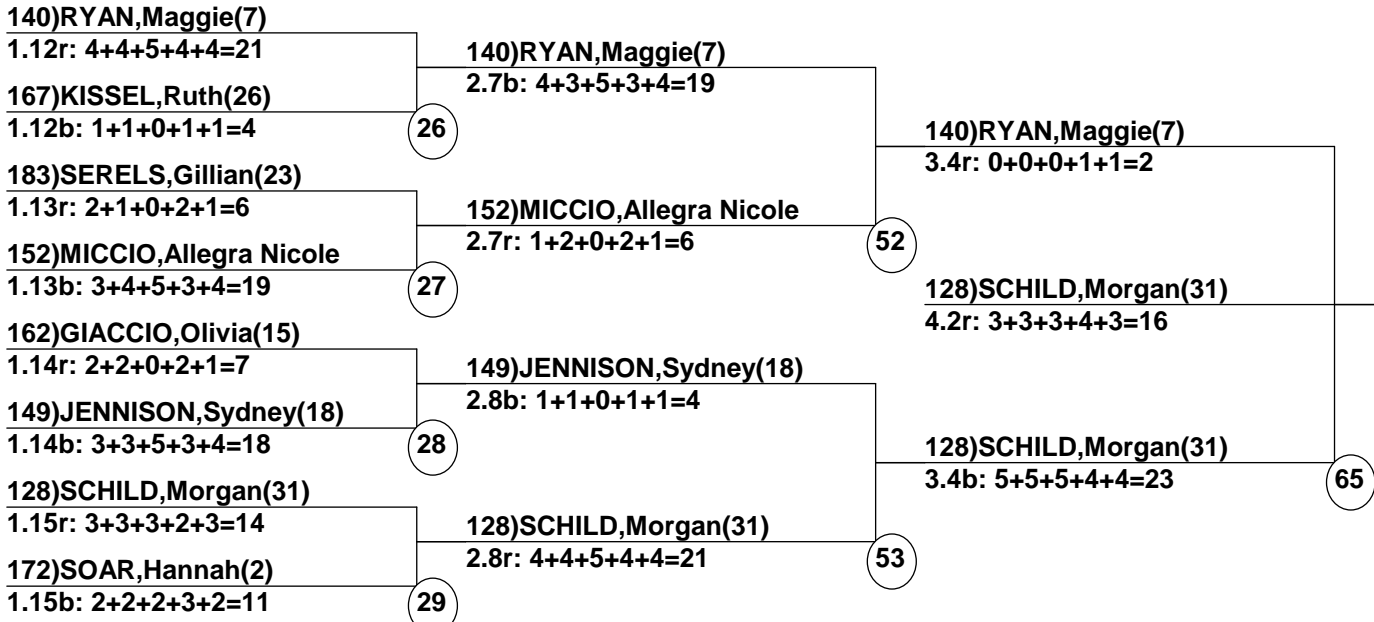

Course: Galaxy  
 Length: 200 m  
 Width: 15 m  
 Pitch: 23.5 deg

\_\_\_\_\_ Head Judge  
 \_\_\_\_\_ Chief of Scoring  
 \_\_\_\_\_ T.D.

-----  
 Duals Event Date: Jan 20, 2013 (Sun)  
 Female/Male (By Duals Run-order) Time: 5:48 pm  
 Bristol, NY USSA-EF2013-10 A Bri  
 -----

## Male Road to Semi-Finals (5.1B)

## Male Road to Semi-Finals (5.1R)

Male Road to Semi-Finals (5.2B)

Male Road to Semi-Finals (5.2R)

Female Road to Semi-Finals (4.1B)

Female Road to Semi-Finals (4.1R)

Female Road to Semi-Finals (4.2B)

Female Road to Semi-Finals (4.2R)

Male Semi-Finals

Female Semi-Finals