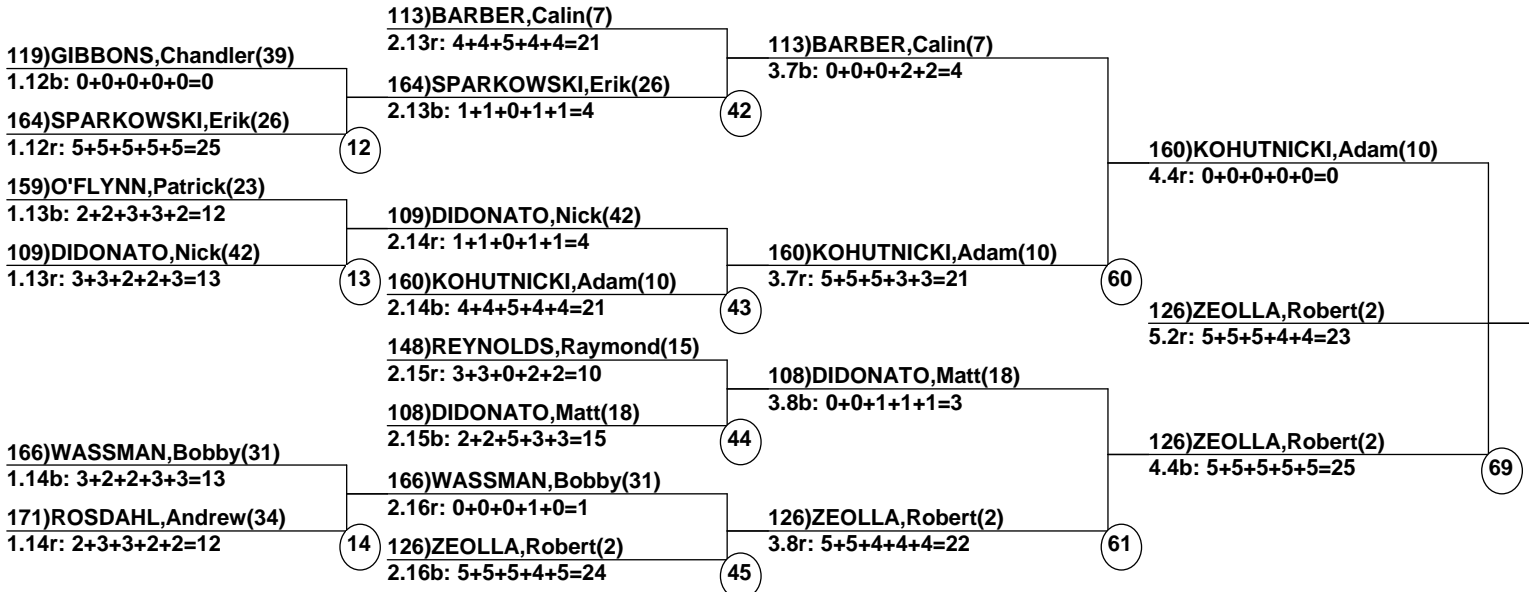

Course: Galaxy  
 Length: 200 m  
 Width: 15 m  
 Pitch: 23.5 deg

\_\_\_\_\_ Head Judge  
 \_\_\_\_\_ Chief of Scoring  
 \_\_\_\_\_ T.D.

-----  
 Duals Event Date: Jan 20, 2013 (Sun)  
 Female/Male (By Duals Run-order) Time: 5:48 pm  
 Bristol, NY USSA-EF2013-10 A Bri  
 -----

## Male Road to Semi-Finals (5.1B)

## Male Road to Semi-Finals (5.1R)

Male Road to Semi-Finals (5.2B)

Male Road to Semi-Finals (5.2R)

Female Road to Semi-Finals (4.1B)

Female Road to Semi-Finals (4.1R)

Female Road to Semi-Finals (4.2B)

Female Road to Semi-Finals (4.2R)

Male Semi-Finals

Female Semi-Finals