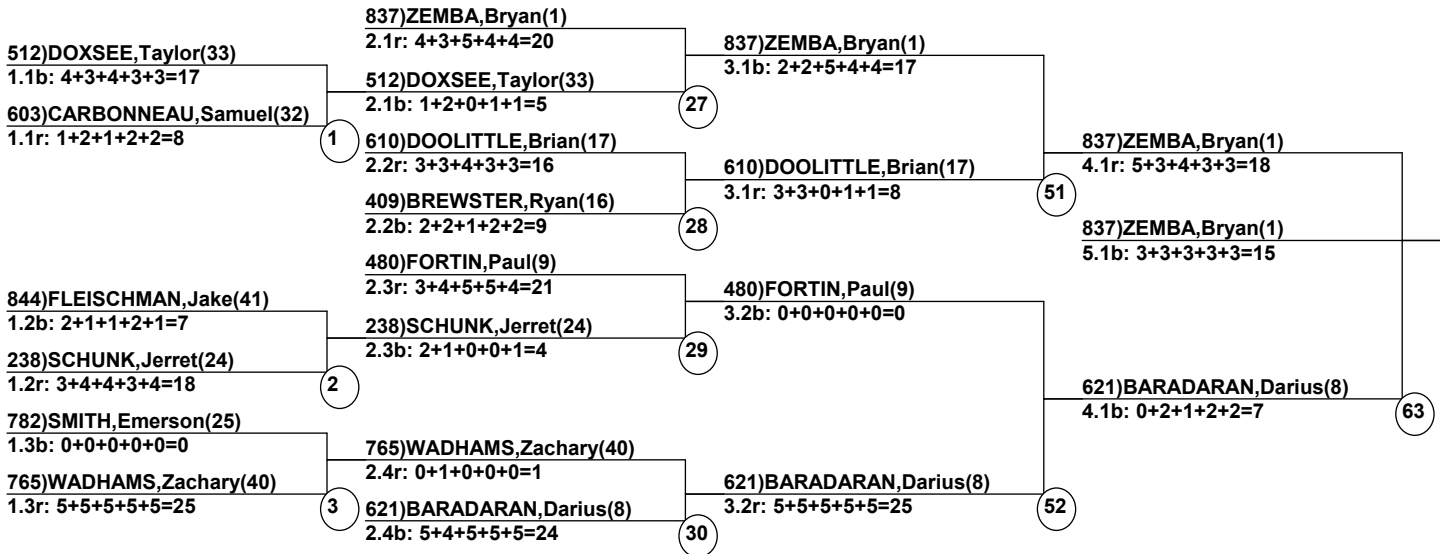

USSA-EF2010-8 A Sunday River - Sunday River Mogul Maine-ia

Sunday River

Jan 9, 2010 (Sat) (U0668) (U0667)

Head Judge: SPOTTISWOODE,John
Chief of Comp: TREADWELL,Jacob B
T.D.: TAYMORE,Sarah
Chief of Scoring: STEWART,Zach
Judge 1: WEIR,Elizabeth
Judge 2: SPOTTISWOODE,John
Judge 3: KELLEY,Barbara
Judge 4: WEIR,John
Judge 5: WEIR,John

Course: Tempest
Length: 219 m
Width: 11.5 m
Pitch: 23.5 deg

____ Head Judge
____ Chief of Scoring
____ T.D.

Duals   Event   Date: Jan 11, 2010 (Mon)
Female/Male   (By Duals Run-order)   Time: 9:34 pm
Sunday River   USSA-EF2010-8 A Sund

Male Road to Semi-Finals (5.1B)