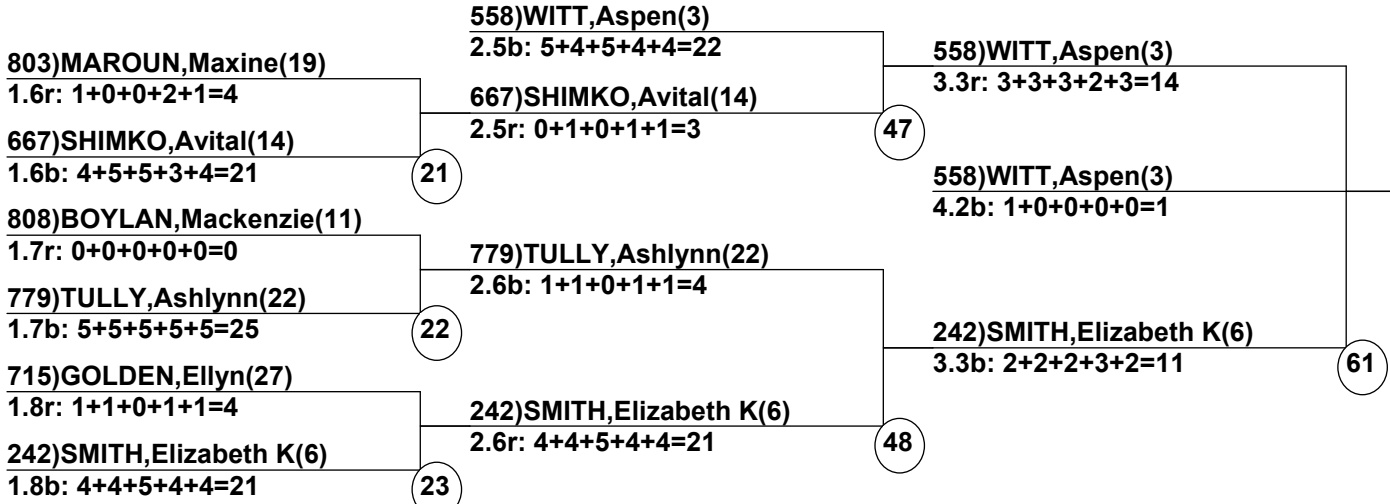

Course: Tempest  
 Length: 219 m  
 Width: 11.5 m  
 Pitch: 23.5 deg

\_\_\_\_ Head Judge  
 \_\_\_\_ Chief of Scoring  
 \_\_\_\_ T.D.

-----  
 Duals                      Event                      Date: Jan 11, 2010 (Mon)  
 Female/Male              (By Duals Run-order)      Time: 9:34 pm  
 Sunday River              USSA-EF2010-8 A Sund  
 -----

## Male Road to Semi-Finals (5.1B)

## Male Road to Semi-Finals (5.1R)

Male Road to Semi-Finals (5.2B)

Male Road to Semi-Finals (5.2R)

Female Road to Semi-Finals (4.1B)

Female Road to Semi-Finals (4.1R)

Female Road to Semi-Finals (4.2B)

Female Road to Semi-Finals (4.2R)

Male Semi-Finals

Female Semi-Finals