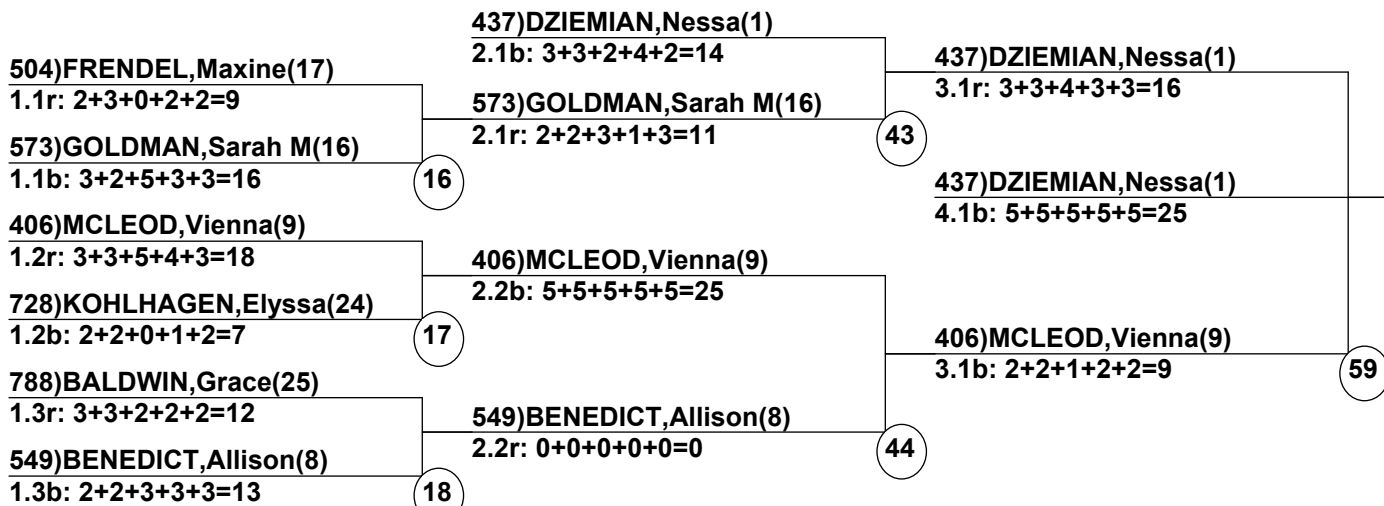

Course: Tempest  
 Length: 219 m  
 Width: 11.5 m  
 Pitch: 23.5 deg

\_\_\_\_ Head Judge  
 \_\_\_\_ Chief of Scoring  
 \_\_\_\_ T.D.

-----  
 Duals                      Event                      Date: Jan 11, 2010 (Mon)  
 Female/Male              (By Duals Run-order)      Time: 9:34 pm  
 Sunday River              USSA-EF2010-8 A Sund  
 -----

## Male Road to Semi-Finals (5.1B)

## Male Road to Semi-Finals (5.1R)

Male Road to Semi-Finals (5.2B)

Male Road to Semi-Finals (5.2R)

Female Road to Semi-Finals (4.1B)

Female Road to Semi-Finals (4.1R)

Female Road to Semi-Finals (4.2B)

Female Road to Semi-Finals (4.2R)

Male Semi-Finals

Female Semi-Finals