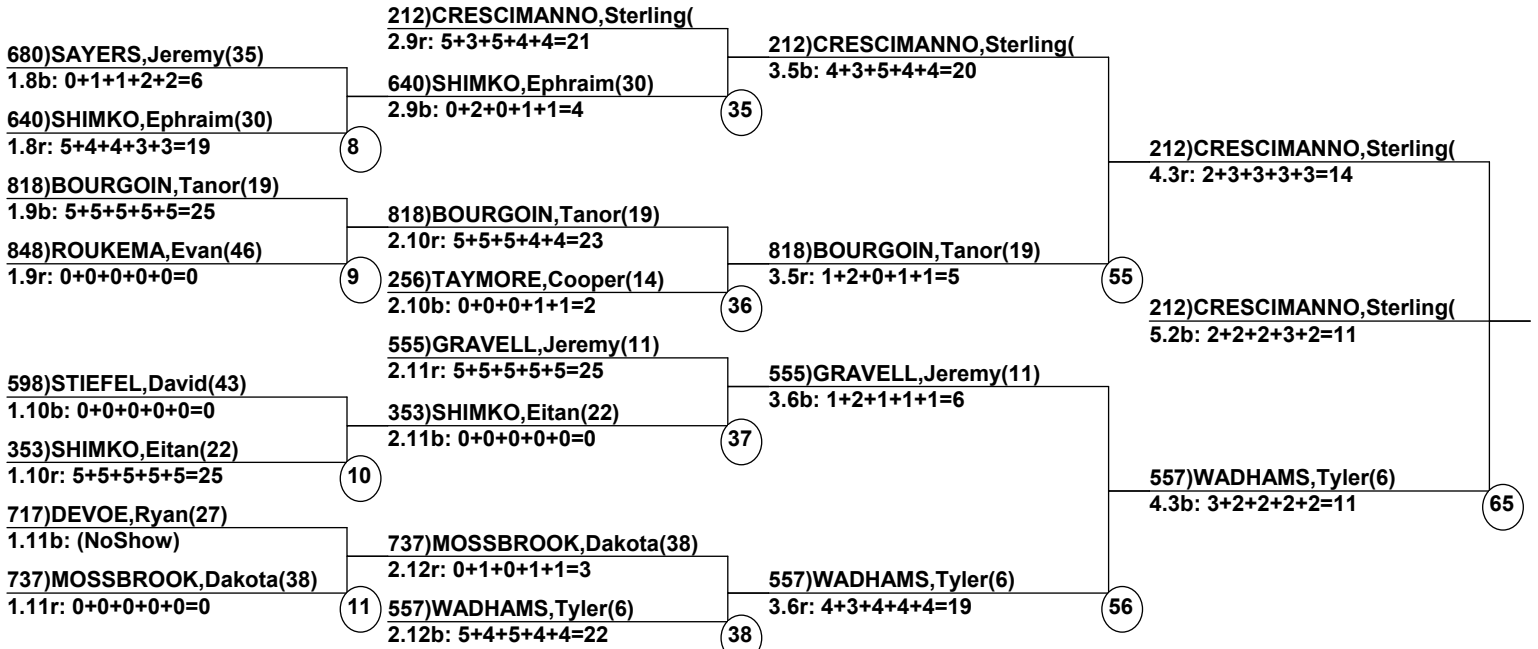

# USSA-EF2010-8 A Sunday River - Sunday River Mogul Maine-ia

Sunday River

Jan 9, 2010 (Sat) (U0668) (U0667)

Head Judge: SPOTTISWOODE,John  
 Chief of Comp: TREADWELL,Jacob B  
 T.D.: TAYMORE,Sarah  
 Chief of Scoring: STEWART,Zach  
 Judge 1: WEIR,Elizabeth  
 Judge 2: SPOTTISWOODE,John  
 Judge 3: KELLEY,Barbara  
 Judge 4: WEIR,John  
 Judge 5: WEIR,John

Course: Tempest  
 Length: 219 m  
 Width: 11.5 m  
 Pitch: 23.5 deg

\_\_\_\_ Head Judge  
 \_\_\_\_ Chief of Scoring  
 \_\_\_\_ T.D.

-----  
 Duals                      Event                      Date: Jan 11, 2010 (Mon)  
 Female/Male              (By Duals Run-order)      Time: 9:34 pm  
 Sunday River              USSA-EF2010-8 A Sund  
 -----

## Male Road to Semi-Finals (5.1B)

## Male Road to Semi-Finals (5.1R)

Male Road to Semi-Finals (5.2B)

Male Road to Semi-Finals (5.2R)

Female Road to Semi-Finals (4.1B)

Female Road to Semi-Finals (4.1R)

Female Road to Semi-Finals (4.2B)

Female Road to Semi-Finals (4.2R)