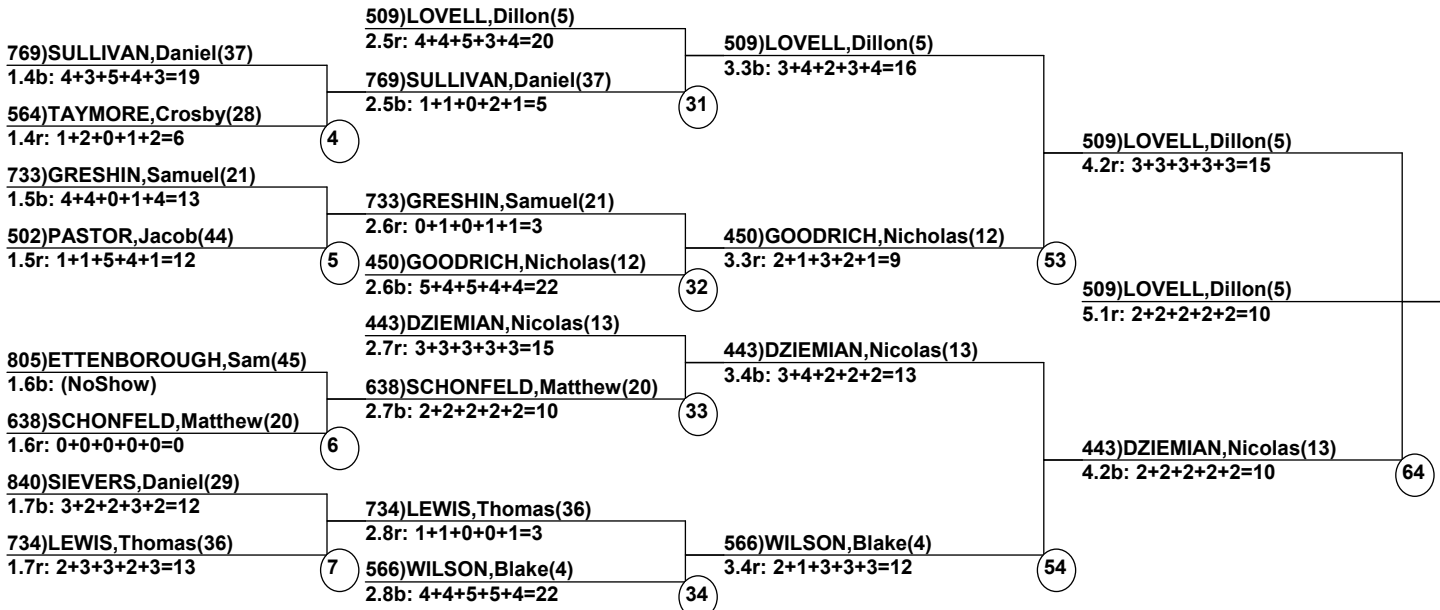

Male Road to Semi-Finals (5.1R)