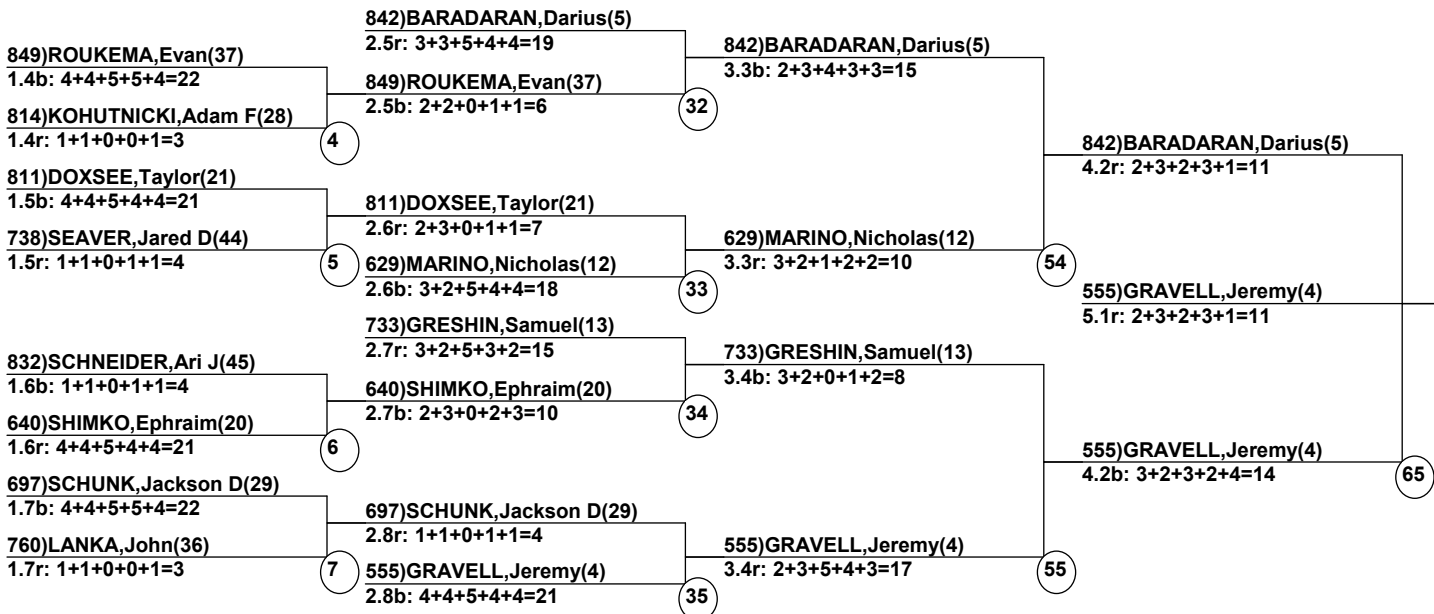

Stratton Mogul Fest

Stratton

Feb 21, 2010 (Sun) (U1318) (U1317)

Head Judge: LOUNSBURY,Scott
Chief of Comp: DUNCAN,Richard J
T.D.: NELSON,Peter
Chief of Scoring: ELLINGER,Matthew
Judge 1: BOYLAN,Tammy
Judge 2: SCACCIANOCE,Thomas S
Judge 3: O'CONNOR,Sharon J
Judge 4: O'CONNOR,Sharon J
Judge 5: LOUNSBURY,Scott

Course: World Cup
Length: 209 m
Width: 12 m
Pitch: 25 deg

____ Head Judge
____ Chief of Scoring
____ T.D.

Duals   Event   Date: Mar 1, 2010 (Mon)
Female/Male   (By Duals Run-order)   Time: 4:29 pm
Stratton   Stratton Mogul Fest

Male Road to Semi-Finals (5.1B)

Male Road to Semi-Finals (5.1R)