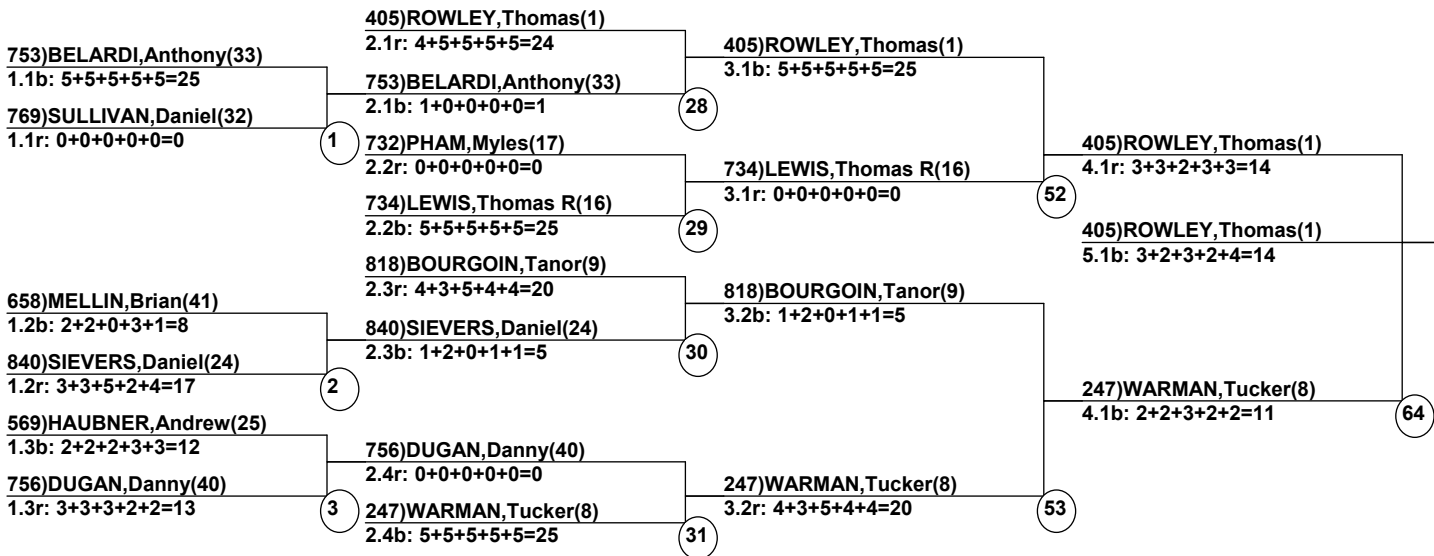

Stratton Mogul Fest

Stratton

Feb 21, 2010 (Sun) (U1318) (U1317)

Head Judge: LOUNSBURY,Scott
Chief of Comp: DUNCAN,Richard J
T.D.: NELSON,Peter
Chief of Scoring: ELLINGER,Matthew
Judge 1: BOYLAN,Tammy
Judge 2: SCACCIANOCE,Thomas S
Judge 3: O'CONNOR,Sharon J
Judge 4: O'CONNOR,Sharon J
Judge 5: LOUNSBURY,Scott

Course: World Cup
Length: 209 m
Width: 12 m
Pitch: 25 deg

____ Head Judge
____ Chief of Scoring
____ T.D.

Duals   Event   Date: Mar 1, 2010 (Mon)
Female/Male   (By Duals Run-order)   Time: 4:29 pm
Stratton   Stratton Mogul Fest

Male Road to Semi-Finals (5.1B)

Male Road to Semi-Finals (5.1R)