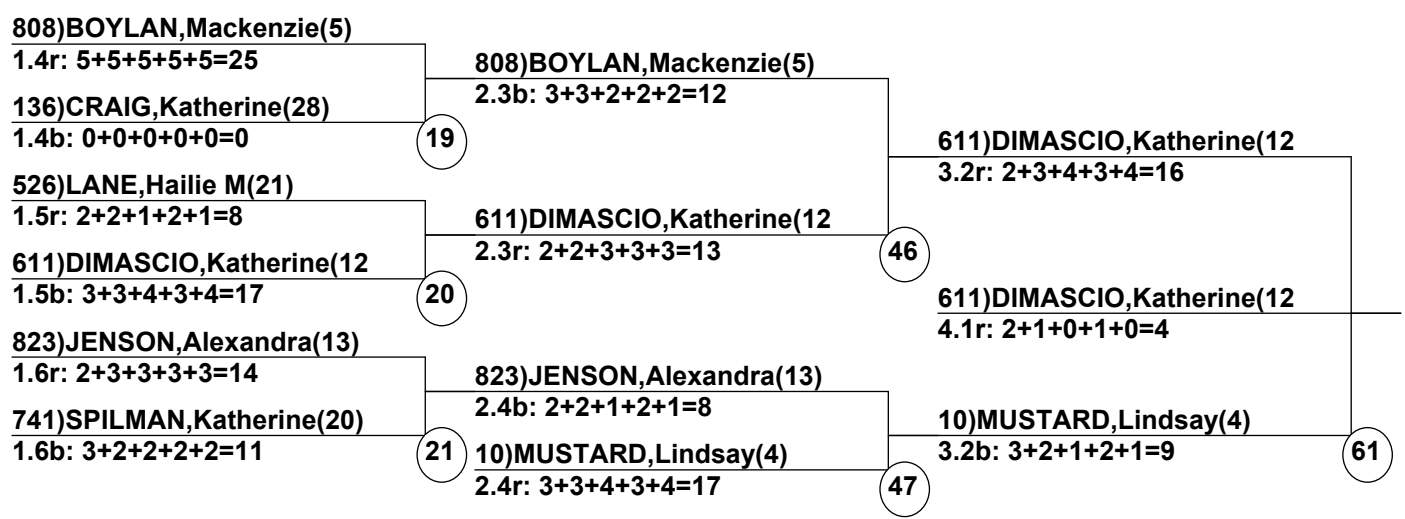

Course: World Cup  
 Length: 209 m  
 Width: 12 m  
 Pitch: 25 deg

\_\_\_\_ Head Judge  
 \_\_\_\_ Chief of Scoring  
 \_\_\_\_ T.D.

-----  
 Duals                      Event                      Date: Mar 1, 2010 (Mon)  
 Female/Male              (By Duals Run-order)      Time: 4:29 pm  
 Stratton                      Stratton Mogul Fest  
 -----

## Male Road to Semi-Finals (5.1B)

## Male Road to Semi-Finals (5.1R)

Male Road to Semi-Finals (5.2B)

Male Road to Semi-Finals (5.2R)

Female Road to Semi-Finals (4.1B)

Female Road to Semi-Finals (4.1R)

Female Road to Semi-Finals (4.2B)

Female Road to Semi-Finals (4.2R)

Male Semi-Finals

Female Semi-Finals