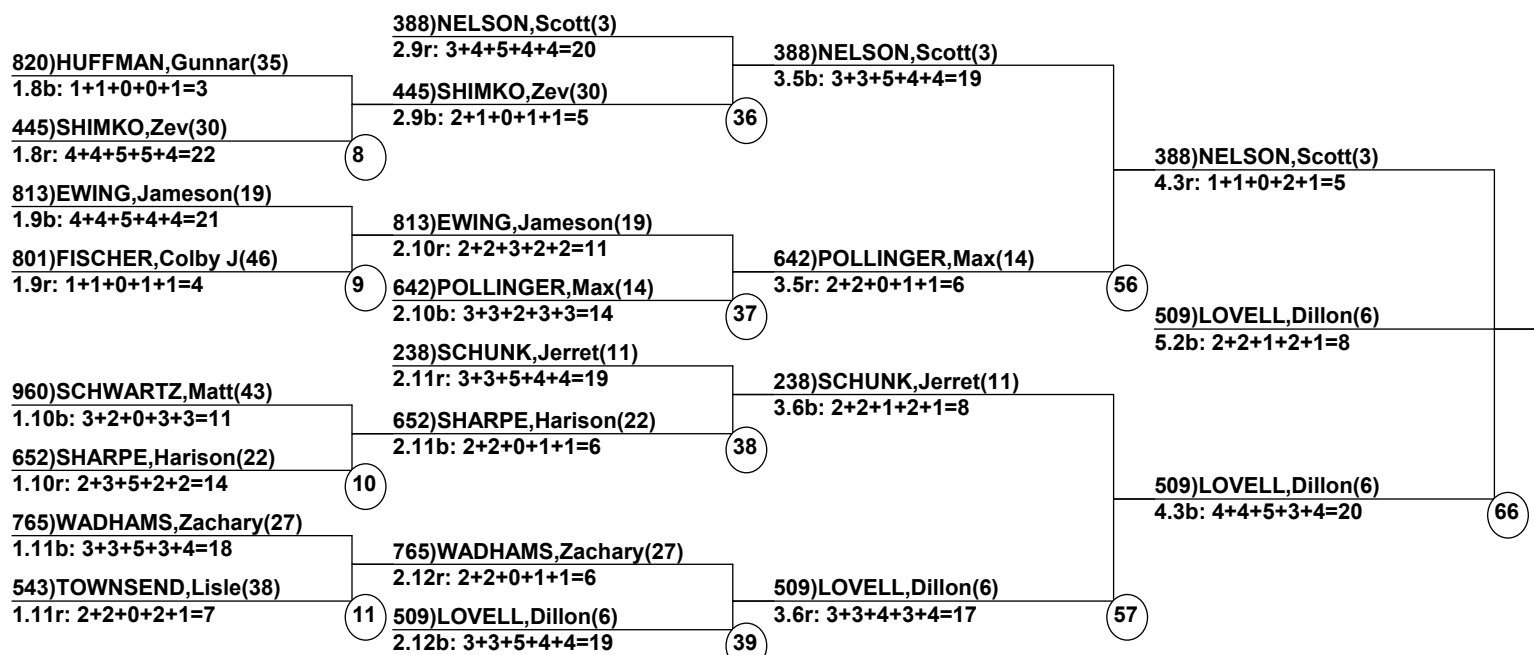

Male Road to Semi-Finals (5.2B)