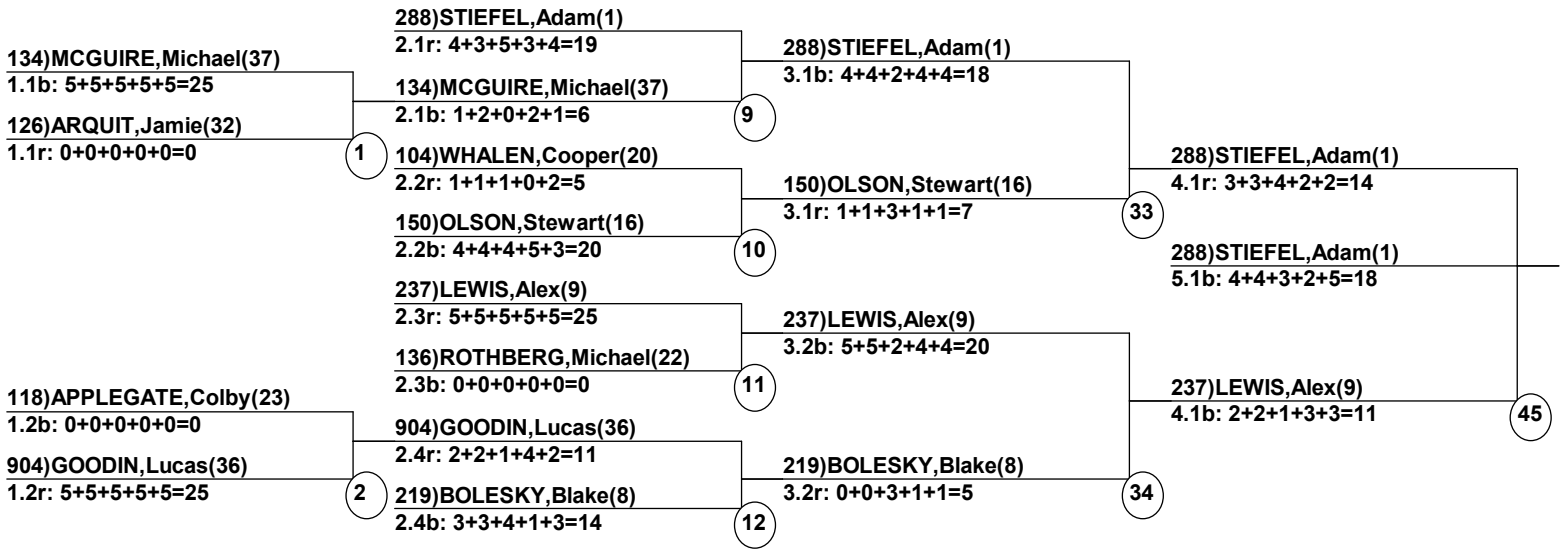

Whiteface Bumps & Jumps

Whiteface Mountain

Jan 15, 2018 (Mon) (U1221) (U1220)

Head Judge: O'LEARY,Michael
 Chief of Comp: LYNN,Michael
 T.D.: SOAR,Thomas
 Chief of Scoring: KIRCHNER,Mike
 Judge 1: O'LEARY,Michael
 Judge 2: DEPETERS,Matthew
 Judge 3: KASPER,Christopher
 Judge 4: MILES,Abigail
 Judge 5: WEIR,John

Course: Wilderness
 Length: 230 m
 Width: 23 m
 Pitch: 27 deg

____ Head Judge
 ____ Chief of Scoring
 ____ T.D.

 Duals Event Date: Jan 15, 2018 (Mon)
 Female/Male (By Duals Run-order) Time: 3:03 pm
 Whiteface Mountain Whiteface Bumps & Ju

Male Road to Semi-Finals (5.1B)

Male Road to Semi-Finals (5.1R)

Male Road to Semi-Finals (5.2B)

Male Road to Semi-Finals (5.2R)

Female

Male Semi-Finals