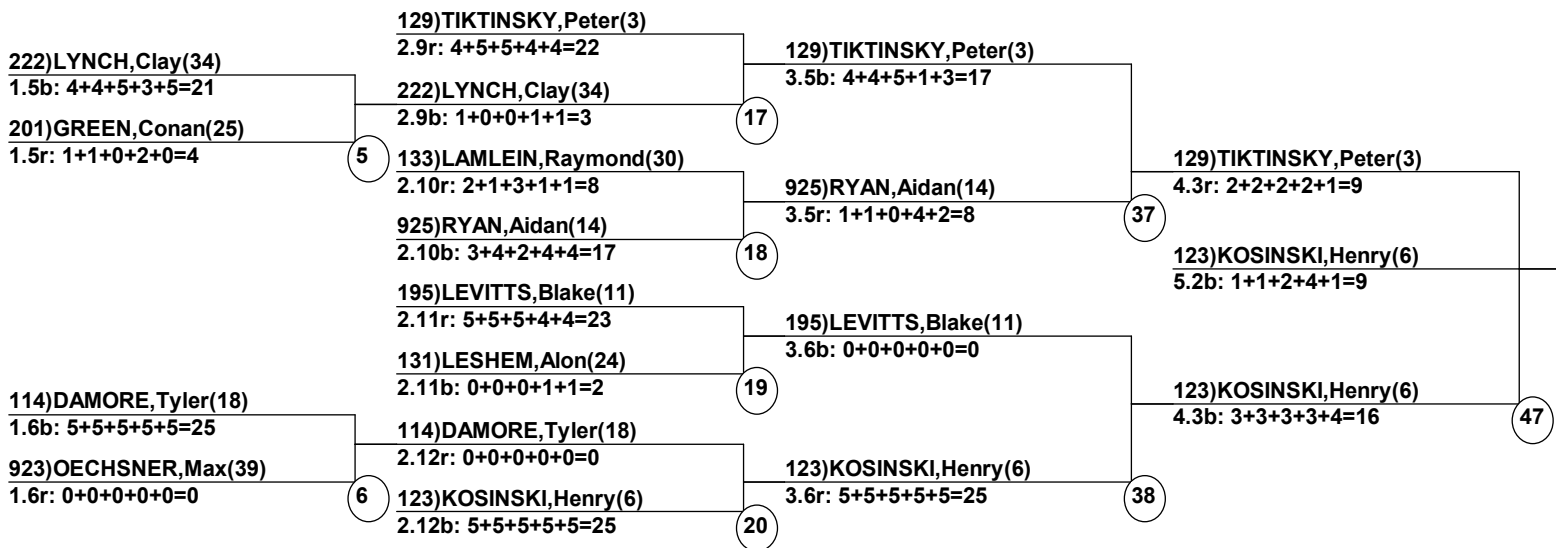

Course: Wilderness
 Length: 230 m
 Width: 23 m
 Pitch: 27 deg

____ Head Judge
 ____ Chief of Scoring
 ____ T.D.

 Duals Event Date: Jan 15, 2018 (Mon)
 Female/Male (By Duals Run-order) Time: 3:03 pm
 Whiteface Mountain Whiteface Bumps & Ju

Male Road to Semi-Finals (5.1B)

Male Road to Semi-Finals (5.1R)

Male Road to Semi-Finals (5.2B)

Male Road to Semi-Finals (5.2R)

Female

Male Semi-Finals