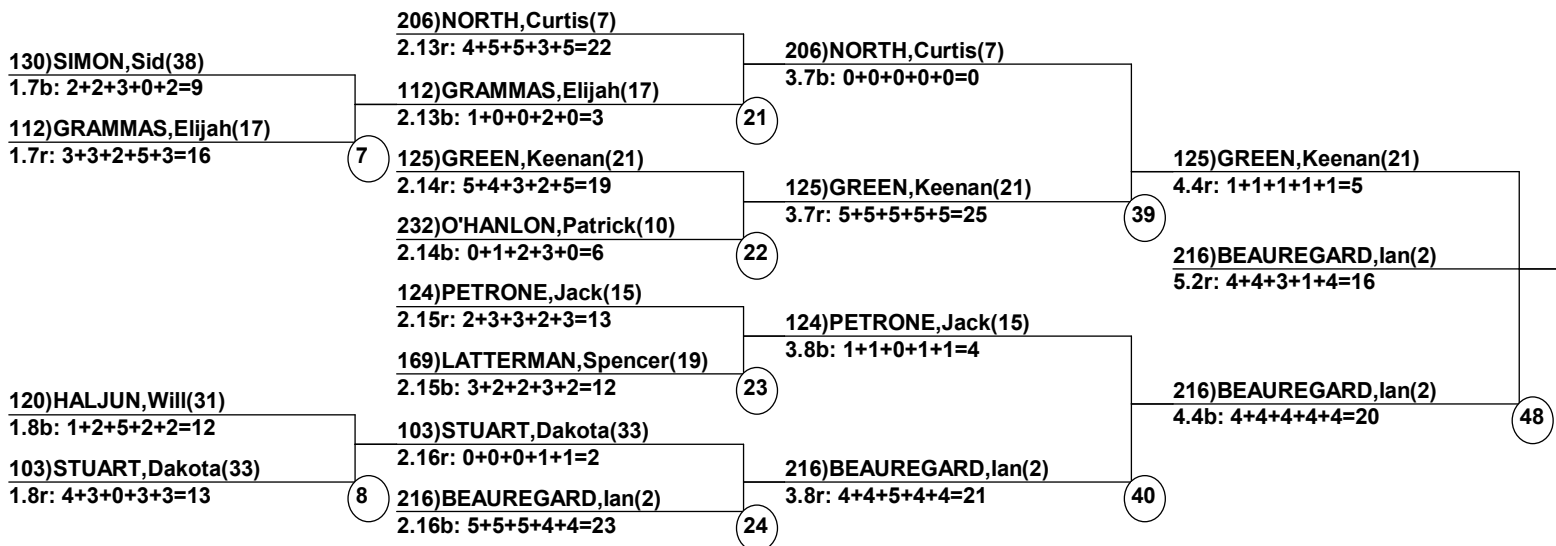

Course: Wilderness
 Length: 230 m
 Width: 23 m
 Pitch: 27 deg

____ Head Judge
 ____ Chief of Scoring
 ____ T.D.

 Duals Event Date: Jan 15, 2018 (Mon)
 Female/Male (By Duals Run-order) Time: 3:03 pm
 Whiteface Mountain Whiteface Bumps & Ju

Male Road to Semi-Finals (5.1B)

Male Road to Semi-Finals (5.1R)

Male Road to Semi-Finals (5.2B)

Male Road to Semi-Finals (5.2R)

Female

Male Semi-Finals