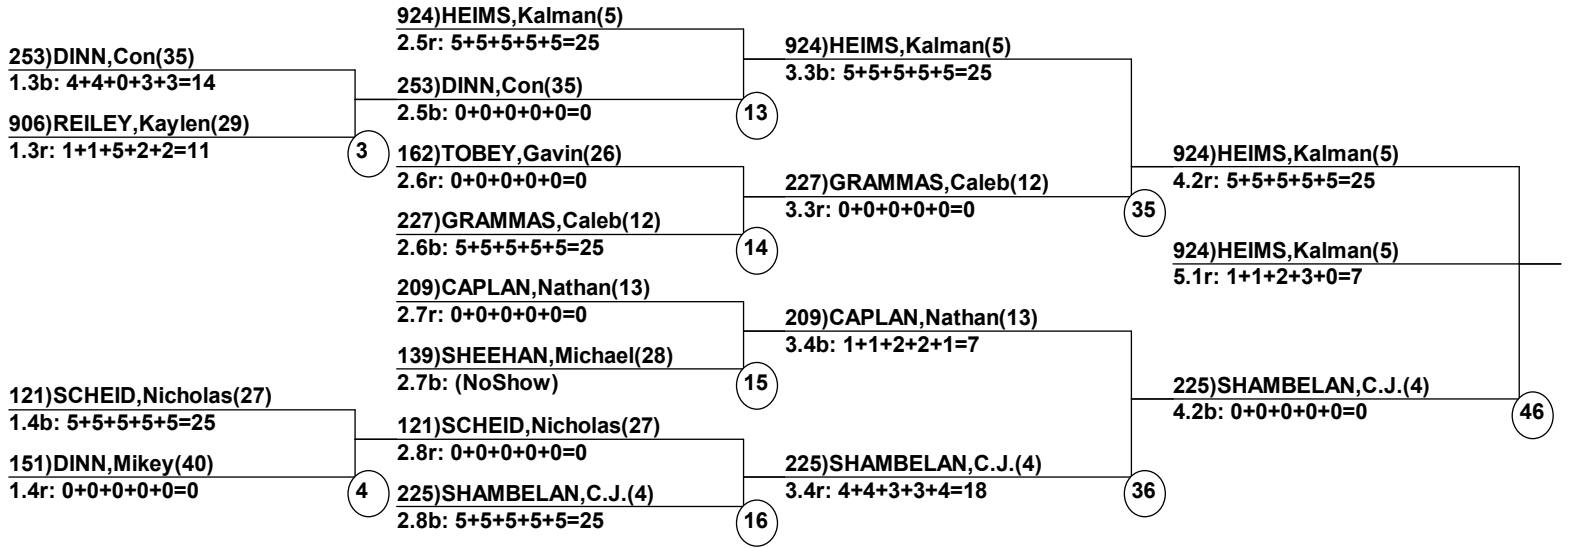

Course: Wilderness
 Length: 230 m
 Width: 23 m
 Pitch: 27 deg

____ Head Judge
 ____ Chief of Scoring
 ____ T.D.

 Duals Event Date: Jan 15, 2018 (Mon)
 Female/Male (By Duals Run-order) Time: 3:03 pm
 Whiteface Mountain Whiteface Bumps & Ju

Male Road to Semi-Finals (5.1B)

Male Road to Semi-Finals (5.1R)

Male Road to Semi-Finals (5.2B)

Male Road to Semi-Finals (5.2R)

Female

Male Semi-Finals