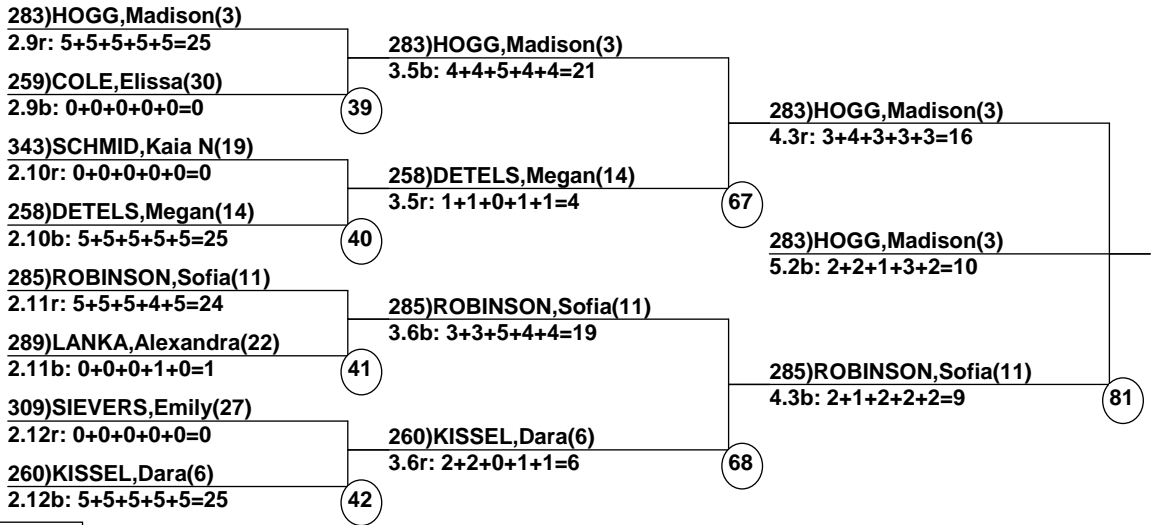

Female Road to Semi-Finals (5.2B)