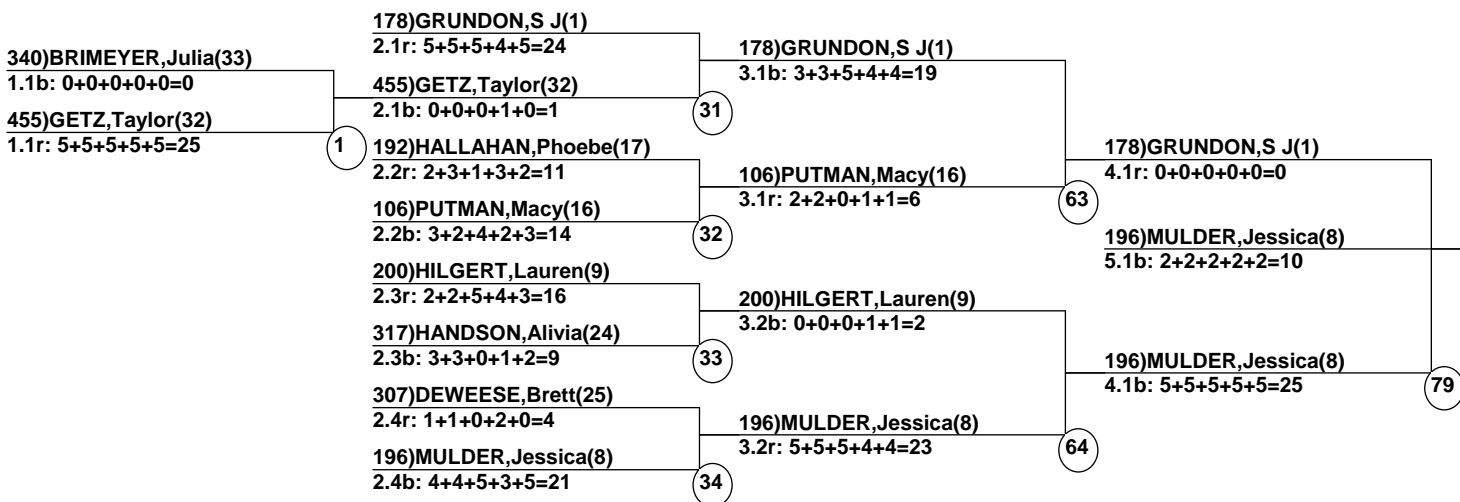

# 2015 Killington Klassic

Killington, VT  
Feb 8, 2015 (Sun) (U0788) (U0787)

Unofficial

Head Judge: DZIEMIAN, Tad  
Chief of Comp: TAYMORE, Sarah  
T.D.: SOAR, Thomas  
Chief of Scoring: MORSEY, Chase Iii

Course: High Line  
Length: 240 m  
Width: 9 m  
Pitch: 25 deg

\_\_\_\_ Head Judge  
\_\_\_\_ Chief of Scoring  
\_\_\_\_ T.D.

Unofficial

Sun Duals Event Date: Feb 8, 2015 (Sun)  
Female/Male (By Sun Duals Run-order) Time: 1:56 pm  
Killington, VT 2015 Killington Klas

### Female Road to Semi-Finals (5.1B)