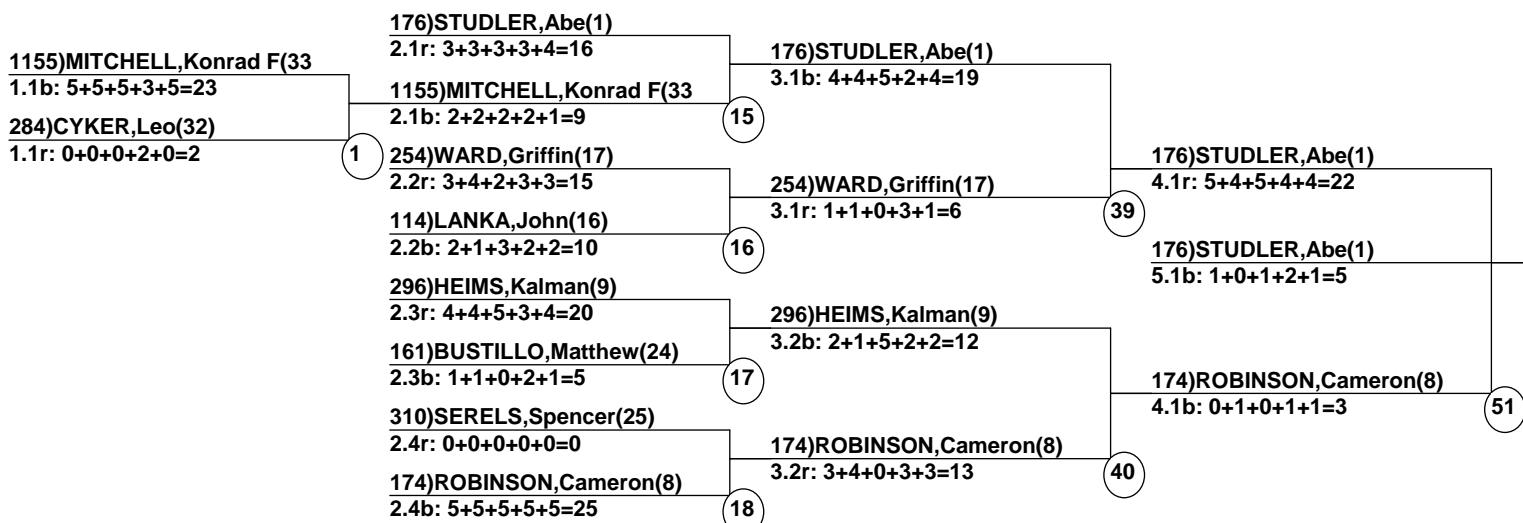

2014 Killington Spring Klassic

Killington, VT

Apr 6, 2014 (Sun) (U1020) (U1019)

Sunday Duals

Head Judge: LOUNSBURY, Scott
Chief of Comp: ALBERT, Ed
T.D.: SOAR, Thomas
Chief of Scoring: ALBERT, Sherry
Judge 1: LAUDER, Jay C
Judge 2: O'LEARY, Michael
Judge 3: WEILAND, Herb
Judge 4: KNYAZEV, Peter
Judge 5: LOUNSBURY, Scott

Course: Outer Limits
Length: 211 m
Width: 12 m
Pitch: 24 deg

____ Head Judge
____ Chief of Scoring
____ T.D.

Sunday Duals

Sun Dual Moguls   Event   Date: Apr 6, 2014 (Sun)
Female/Male   (By Sun Dual Moguls Run-order) Time: 3:43 pm
Killington, VT   2014 Killington Spri

Male Road to Semi-Finals (5.1B)