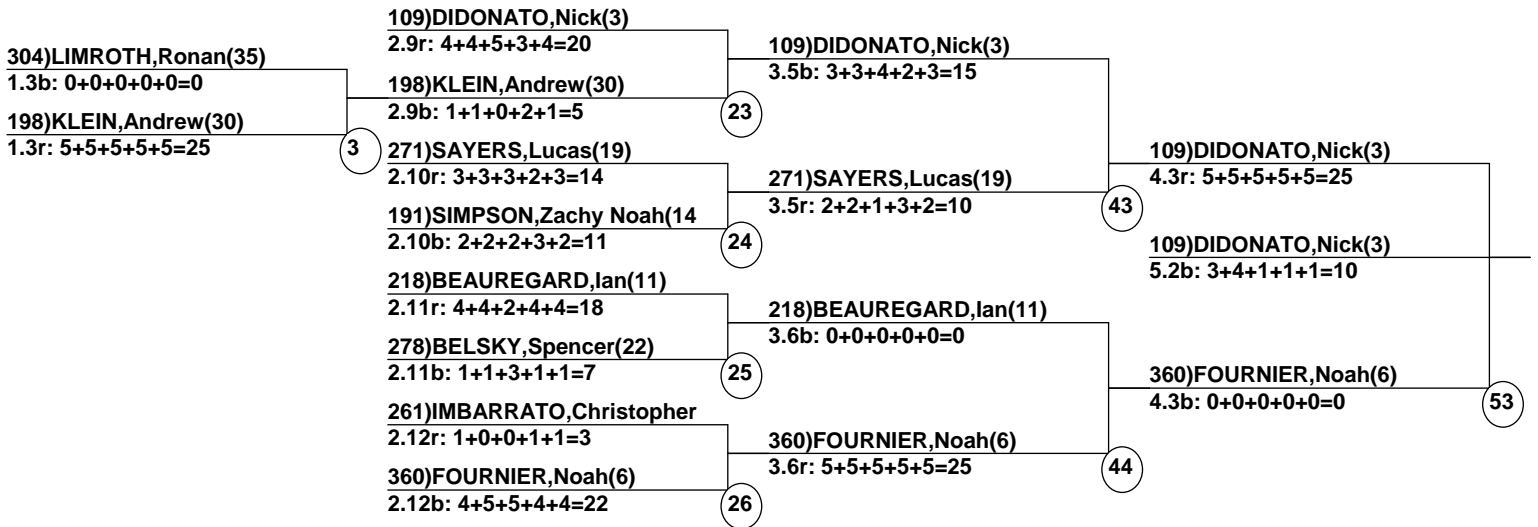

Course: Outer Limits  
 Length: 211 m  
 Width: 12 m  
 Pitch: 24 deg

\_\_\_\_ Head Judge  
 \_\_\_\_ Chief of Scoring  
 \_\_\_\_ T.D.

### Sunday Duals

-----  
 Sun Dual Moguls                      Event                      Date: Apr 6, 2014 (Sun)  
 Female/Male                      (By Sun Dual Moguls Run-order) Time: 3:43 pm  
 Killington, VT                      2014 Killington Spri  
 -----

Male Road to Semi-Finals (5.1B)

Male Road to Semi-Finals (5.1R)

Male Road to Semi-Finals (5.2B)

Female

Male Semi-Finals