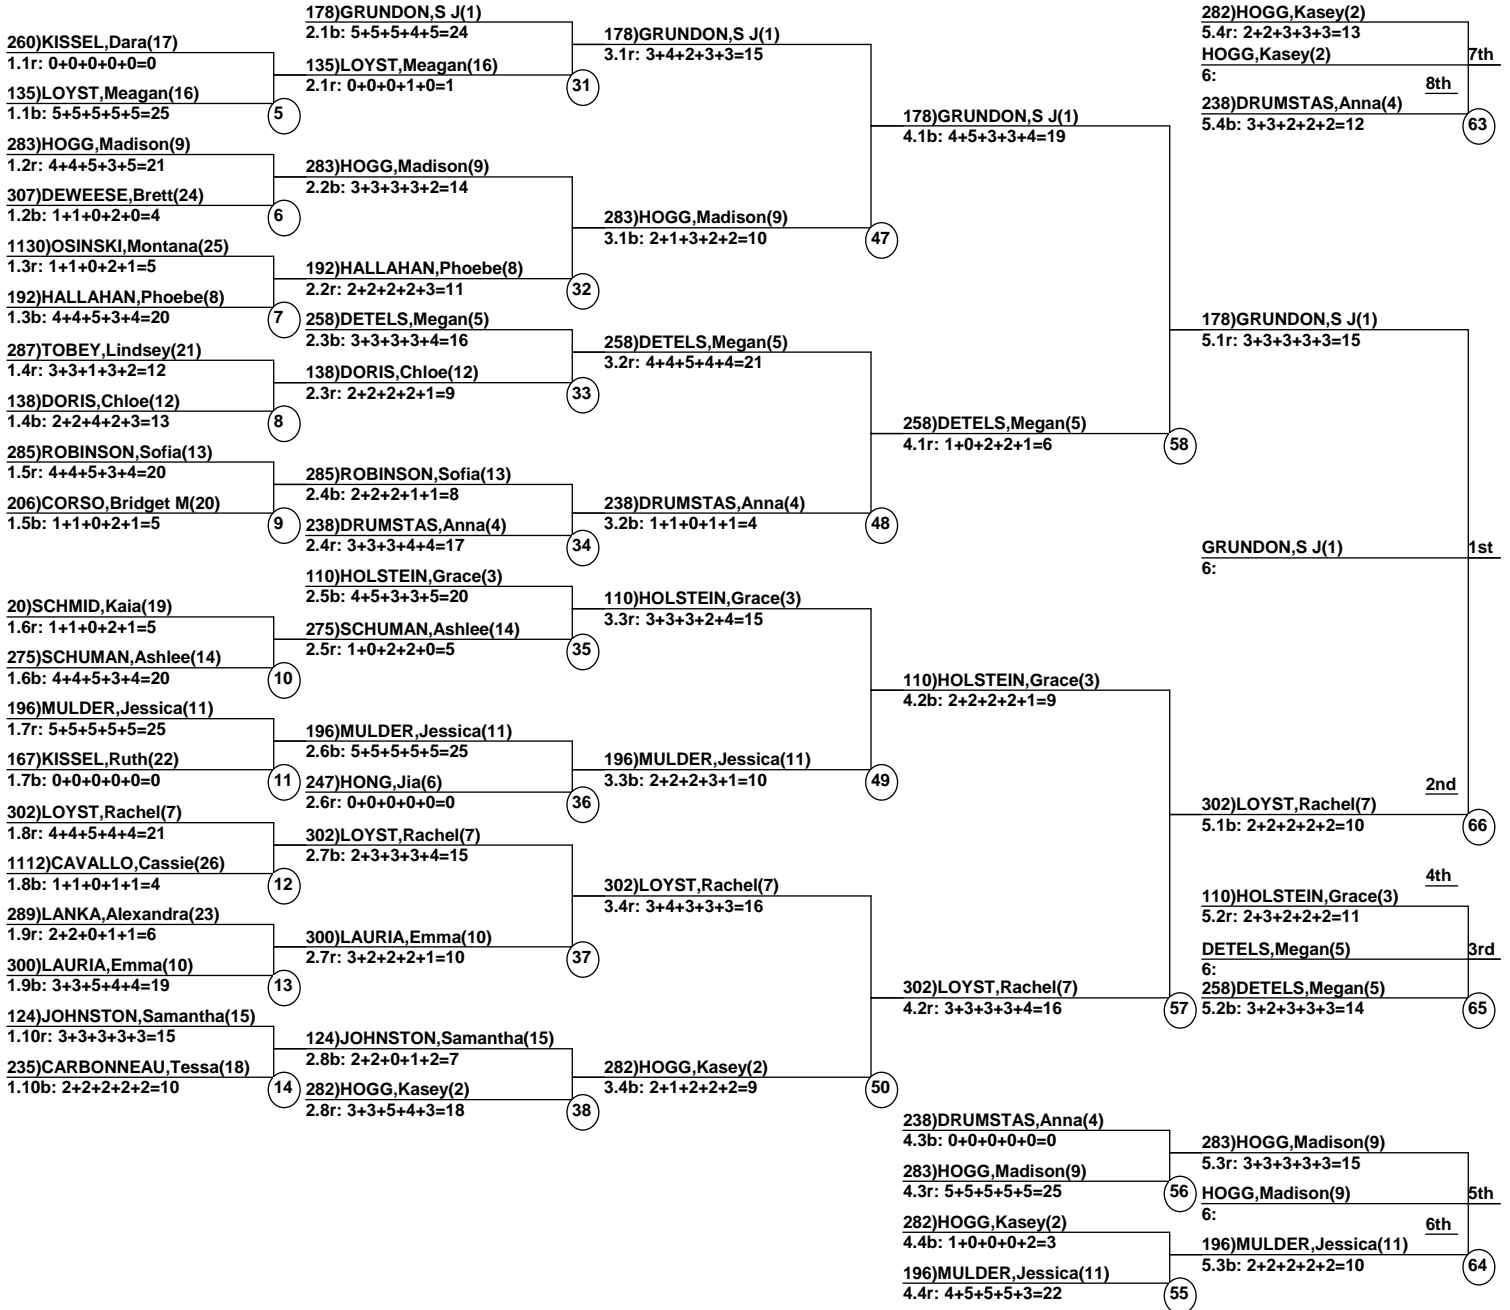

Course: Outer Limits  
 Length: 211 m  
 Width: 12 m  
 Pitch: 24 deg

\_\_\_\_ Head Judge  
 \_\_\_\_ Chief of Scoring  
 \_\_\_\_ T.D.

### Sunday Duals

-----  
 Sun Dual Moguls                      Event                      Date: Apr 6, 2014 (Sun)  
 Female/Male                      (By Sun Dual Moguls Run-order) Time: 3:43 pm  
 Killington, VT                      2014 Killington Spri  
 -----

Male Road to Semi-Finals (5.1B)

Male Road to Semi-Finals (5.1R)

Male Road to Semi-Finals (5.2B)

Female

Male Semi-Finals