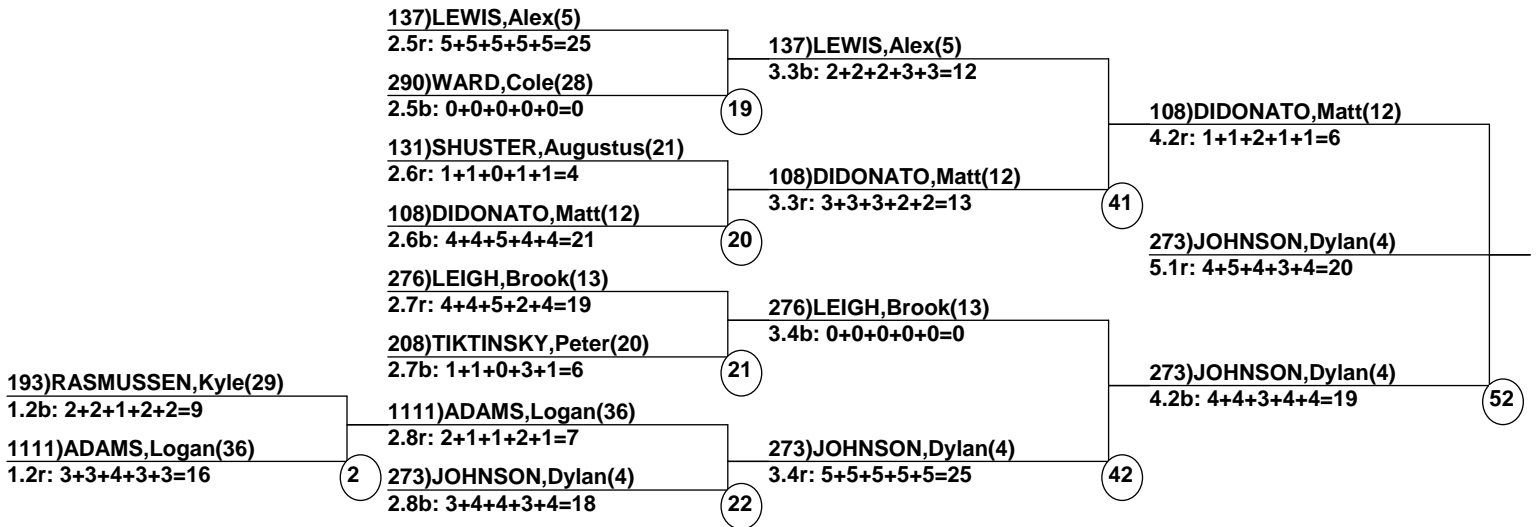

Course: Outer Limits  
 Length: 211 m  
 Width: 12 m  
 Pitch: 24 deg

\_\_\_\_ Head Judge  
 \_\_\_\_ Chief of Scoring  
 \_\_\_\_ T.D.

### Sunday Duals

-----  
 Sun Dual Moguls                      Event                      Date: Apr 6, 2014 (Sun)  
 Female/Male                      (By Sun Dual Moguls Run-order) Time: 3:43 pm  
 Killington, VT                      2014 Killington Spri  
 -----

Male Road to Semi-Finals (5.1B)

Male Road to Semi-Finals (5.1R)

Male Road to Semi-Finals (5.2B)

Female

Male Semi-Finals