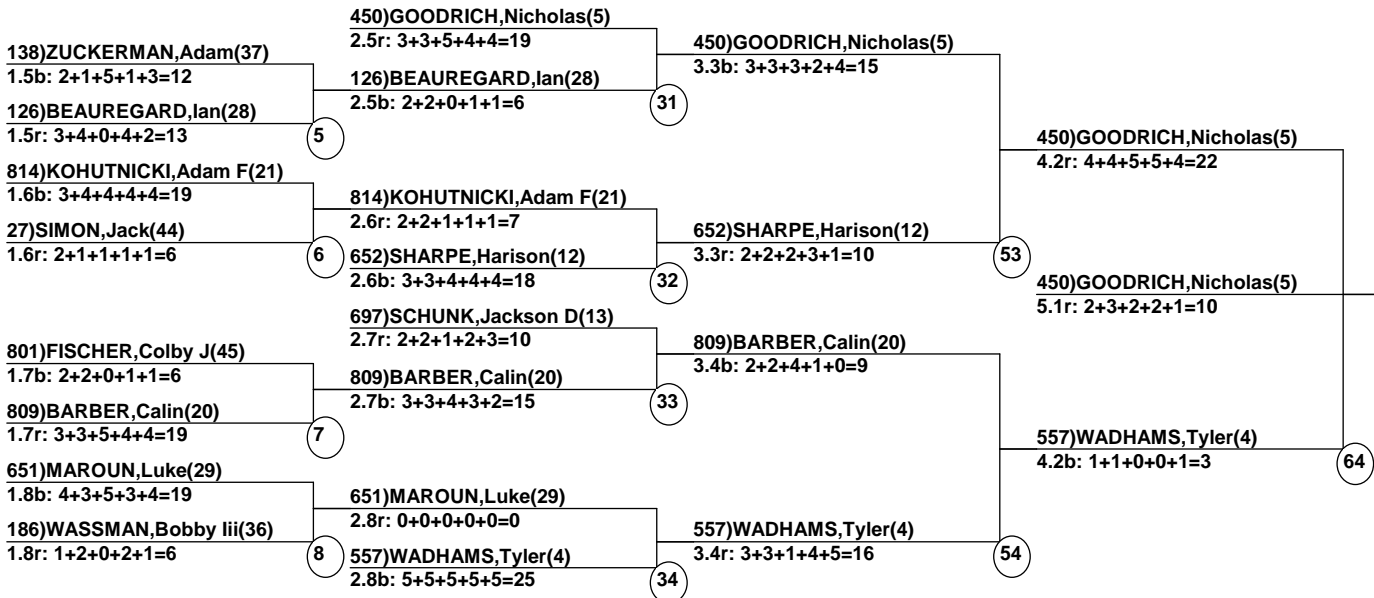

Course: World Cup
 Length: 194 m
 Width: 13 m
 Pitch: 26 deg

____ Head Judge
 ____ Chief of Scoring
 ____ T.D.

Duals Event Date: Feb 14, 2012 (Tue)
 Female/Male (By Duals Run-order) Time: 12:02 pm
 Stratton, VT Stratton Mogul Fest

Male Road to Semi-Finals (5.1B)

Male Road to Semi-Finals (5.1R)

Male Road to Semi-Finals (5.2B)

Male Road to Semi-Finals (5.2R)

Female Road to Semi-Finals (4.1B)

Female Road to Semi-Finals (4.1R)

Female Road to Semi-Finals (4.2B)