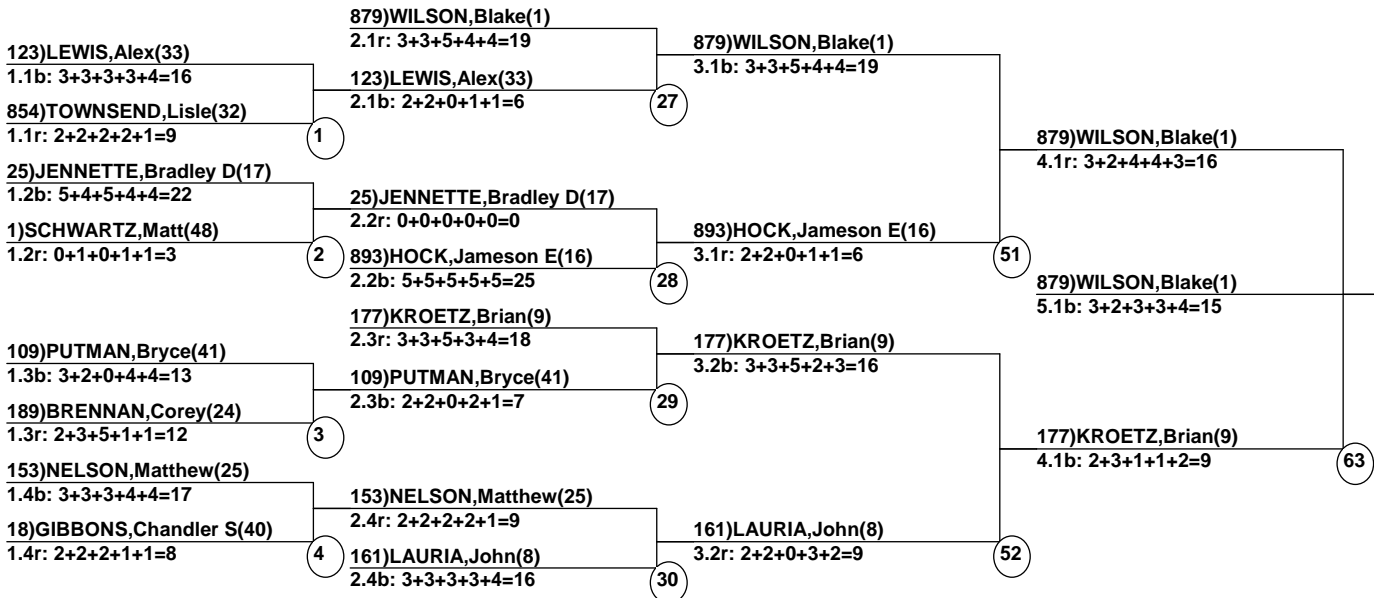

Male Road to Semi-Finals (5.1B)