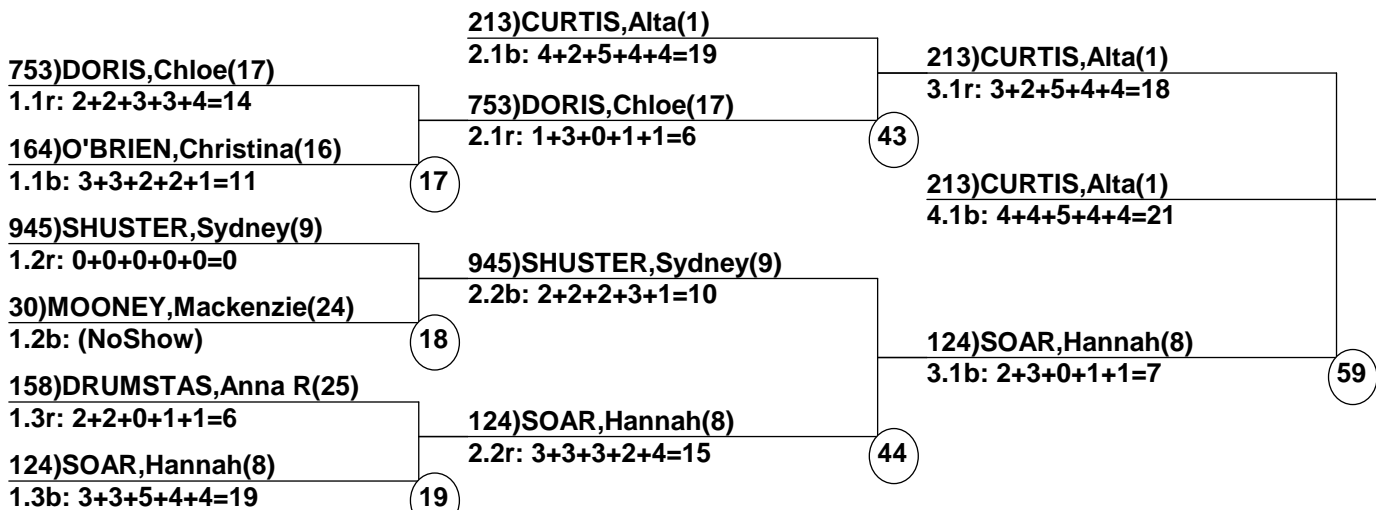

Course: World Cup
 Length: 194 m
 Width: 13 m
 Pitch: 26 deg

____ Head Judge
 ____ Chief of Scoring
 ____ T.D.

Duals Event Date: Feb 14, 2012 (Tue)
 Female/Male (By Duals Run-order) Time: 12:02 pm
 Stratton, VT Stratton Mogul Fest

Male Road to Semi-Finals (5.1B)

Male Road to Semi-Finals (5.1R)

Male Road to Semi-Finals (5.2B)

Male Road to Semi-Finals (5.2R)

Female Road to Semi-Finals (4.1B)

Female Road to Semi-Finals (4.1R)

Female Road to Semi-Finals (4.2B)

Female Road to Semi-Finals (4.2R)

Male Semi-Finals

Female Semi-Finals