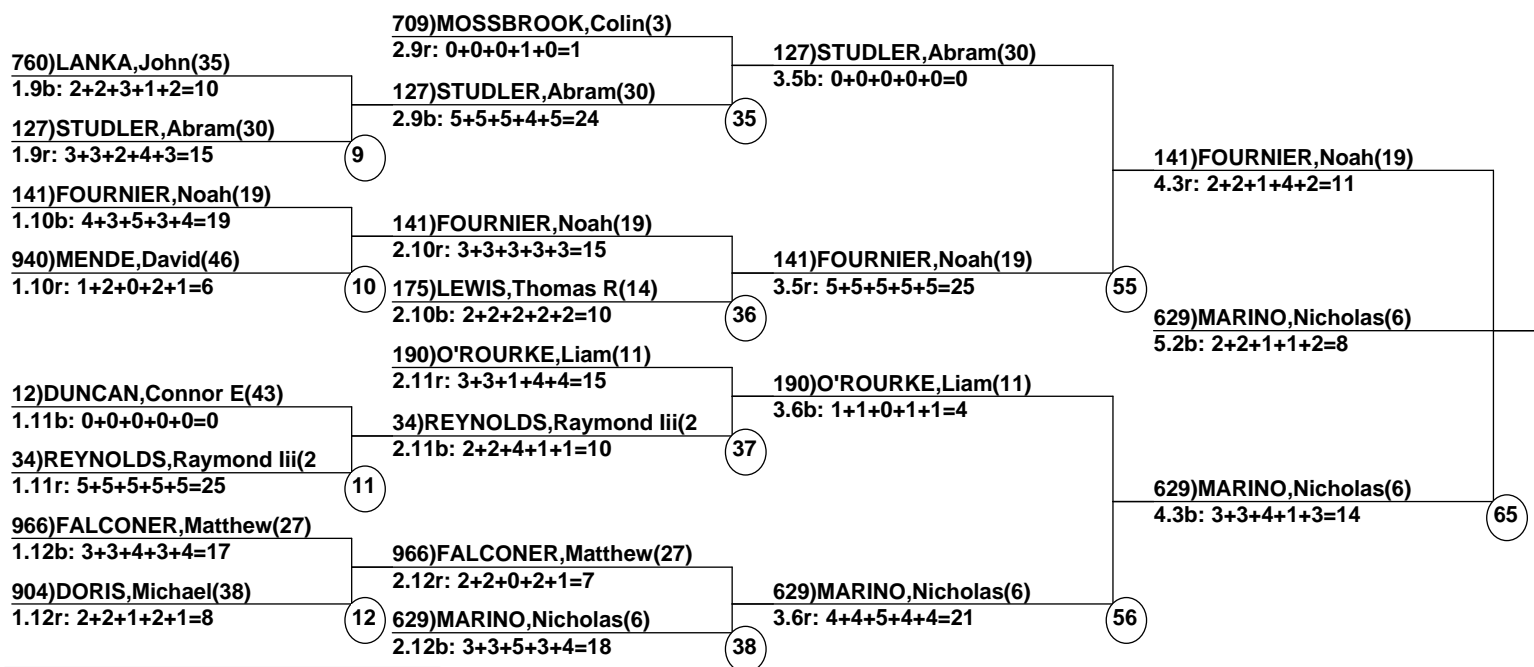

Course: World Cup
 Length: 194 m
 Width: 13 m
 Pitch: 26 deg

____ Head Judge
 ____ Chief of Scoring
 ____ T.D.

Duals Event Date: Feb 14, 2012 (Tue)
 Female/Male (By Duals Run-order) Time: 12:02 pm
 Stratton, VT Stratton Mogul Fest

Male Road to Semi-Finals (5.1B)

Male Road to Semi-Finals (5.1R)

Male Road to Semi-Finals (5.2B)

Male Road to Semi-Finals (5.2R)

Female Road to Semi-Finals (4.1B)

Female Road to Semi-Finals (4.1R)

Female Road to Semi-Finals (4.2B)

Female Road to Semi-Finals (4.2R)

Male Semi-Finals

Female Semi-Finals