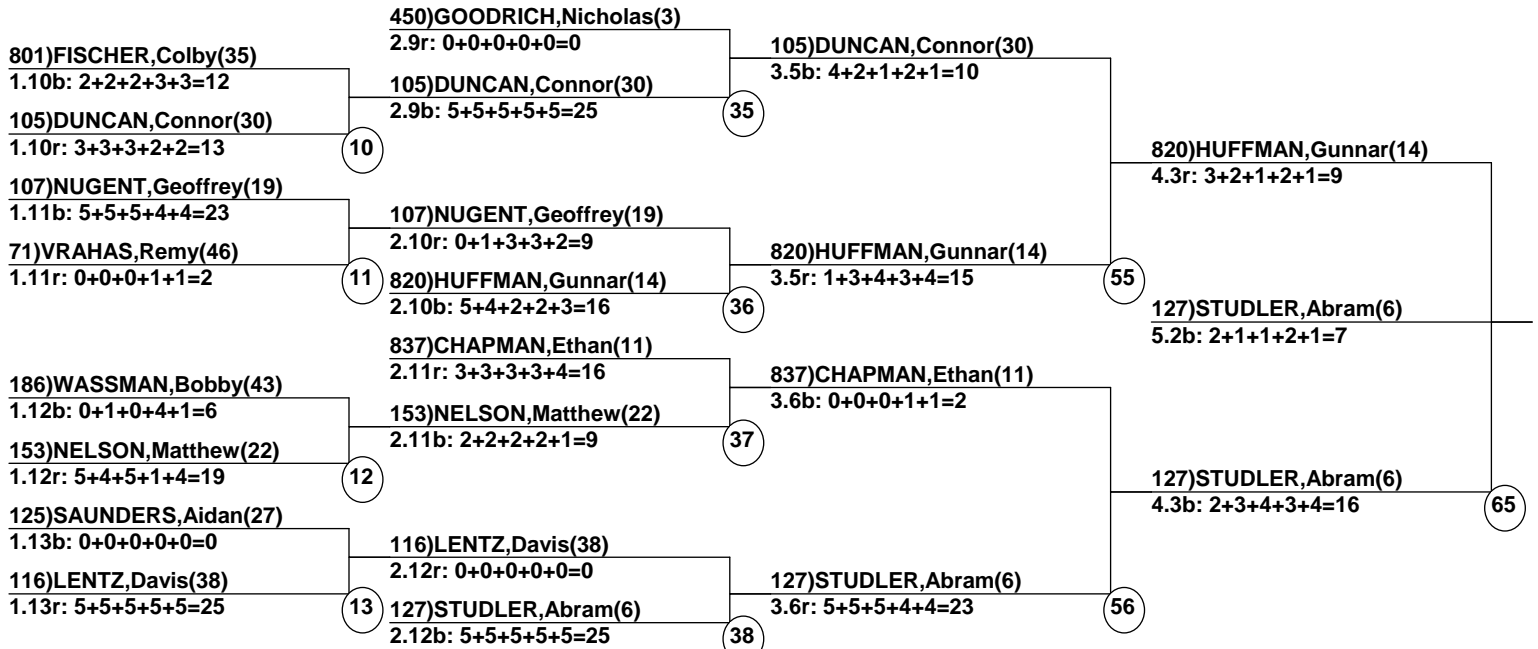

____ Head Judge
 ____ Chief of Scoring
 ____ T.D.

Duals

 Sun Duals Event Date: Feb 5, 2012 (Sun)
 Female/Male (By Sun Duals Run-order) Time: 4:23 pm
 Killington, VT Killington Klassic 2

Male Road to Semi-Finals (5.1B)

Male Road to Semi-Finals (5.1R)

Male Road to Semi-Finals (5.2B)

Male Road to Semi-Finals (5.2R)

Female Road to Semi-Finals (4.1B)

Female Road to Semi-Finals (4.1R)

Female Road to Semi-Finals (4.2B)

Female Road to Semi-Finals (4.2R)