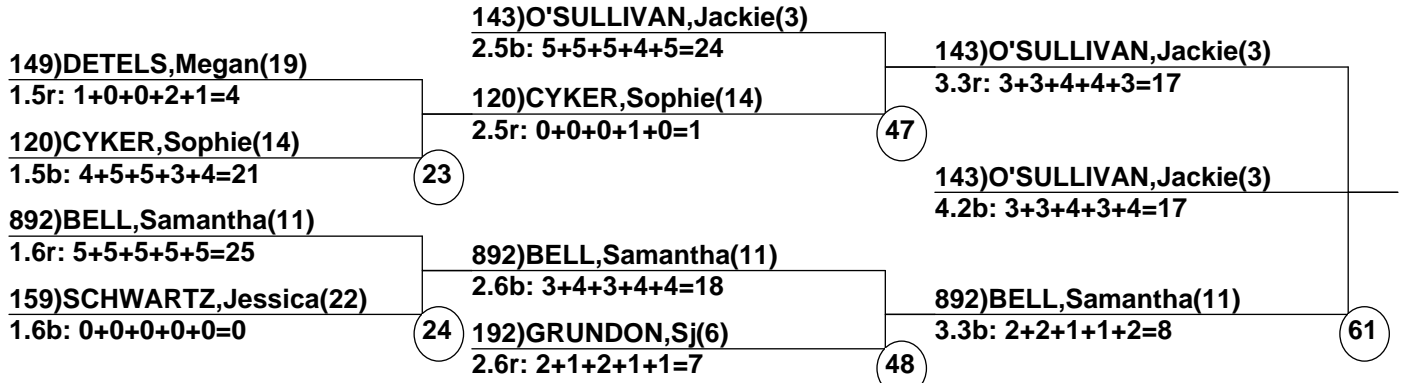

Killington Klassic 2012

Killington, VT

Feb 5, 2012 (Sun) (U0891) (U0892)

Duals

Head Judge: LOUNSBURY, Scott
 Chief of Comp: TAYMORE, Sarah
 T.D.: MITCHELL, Jim
 Chief of Scoring: MORSEY, Chase Iii

Course: Conclusion
 Length: 240 m
 Width: 18 m
 Pitch: 26.5 deg

Male Road to Semi-Finals (5.1R)

Male Road to Semi-Finals (5.2B)

Male Road to Semi-Finals (5.2R)

Female Road to Semi-Finals (4.1B)

Female Road to Semi-Finals (4.1R)

Female Road to Semi-Finals (4.2B)

Female Road to Semi-Finals (4.2R)