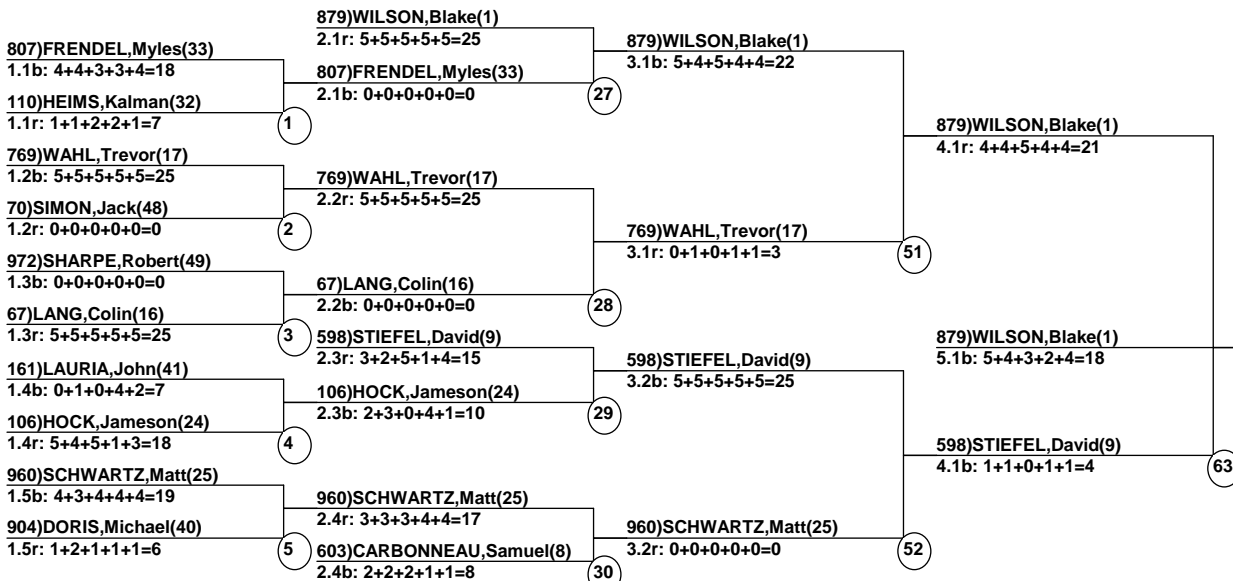

Killington Klassic 2012

Killington, VT

Feb 5, 2012 (Sun) (U0891) (U0892)

Duals

Head Judge: LOUNSBURY, Scott
 Chief of Comp: TAYMORE, Sarah
 T.D.: MITCHELL, Jim
 Chief of Scoring: MORSEY, Chase Iii

Course: Conclusion
 Length: 240 m
 Width: 18 m
 Pitch: 26.5 deg

____ Head Judge
 ____ Chief of Scoring
 ____ T.D.

Duals

 Sun Duals Event Date: Feb 5, 2012 (Sun)
 Female/Male (By Sun Duals Run-order) Time: 4:23 pm
 Killington, VT Killington Klassic 2

Male Road to Semi-Finals (5.1B)

Male Road to Semi-Finals (5.1R)

Male Road to Semi-Finals (5.2B)

Male Road to Semi-Finals (5.2R)

Female Road to Semi-Finals (4.1B)

Female Road to Semi-Finals (4.1R)

Female Road to Semi-Finals (4.2B)

Female Road to Semi-Finals (4.2R)