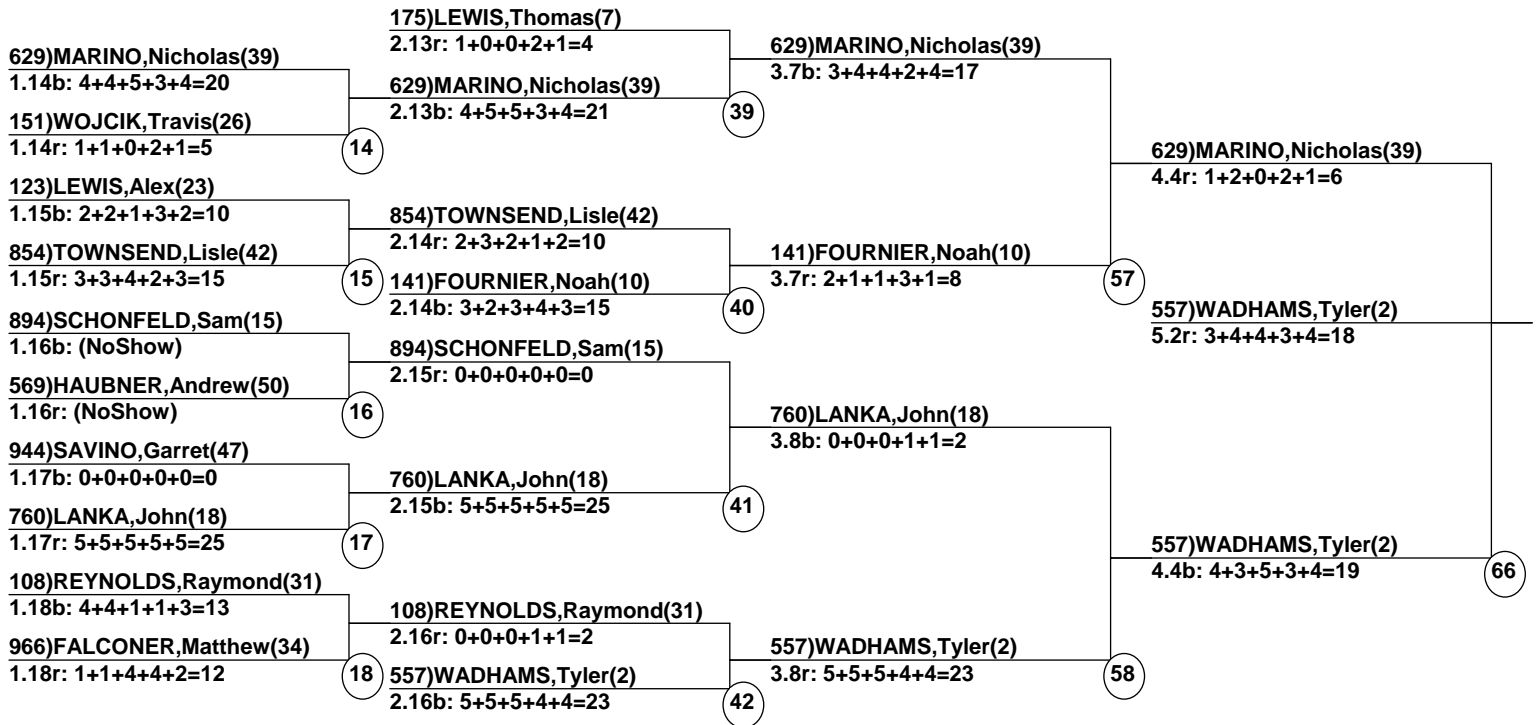

Killington Klassic 2012

Killington, VT

Feb 5, 2012 (Sun) (U0891) (U0892)

Duals

Head Judge: LOUNSBURY, Scott
 Chief of Comp: TAYMORE, Sarah
 T.D.: MITCHELL, Jim
 Chief of Scoring: MORSEY, Chase Iii

Course: Conclusion
 Length: 240 m
 Width: 18 m
 Pitch: 26.5 deg

____ Head Judge
 ____ Chief of Scoring
 ____ T.D.

Duals

 Sun Duals Event Date: Feb 5, 2012 (Sun)
 Female/Male (By Sun Duals Run-order) Time: 4:23 pm
 Killington, VT Killington Klassic 2

Male Road to Semi-Finals (5.1B)

Male Road to Semi-Finals (5.1R)

Male Road to Semi-Finals (5.2B)

Male Road to Semi-Finals (5.2R)

Female Road to Semi-Finals (4.1B)

Female Road to Semi-Finals (4.1R)

Female Road to Semi-Finals (4.2B)

Female Road to Semi-Finals (4.2R)