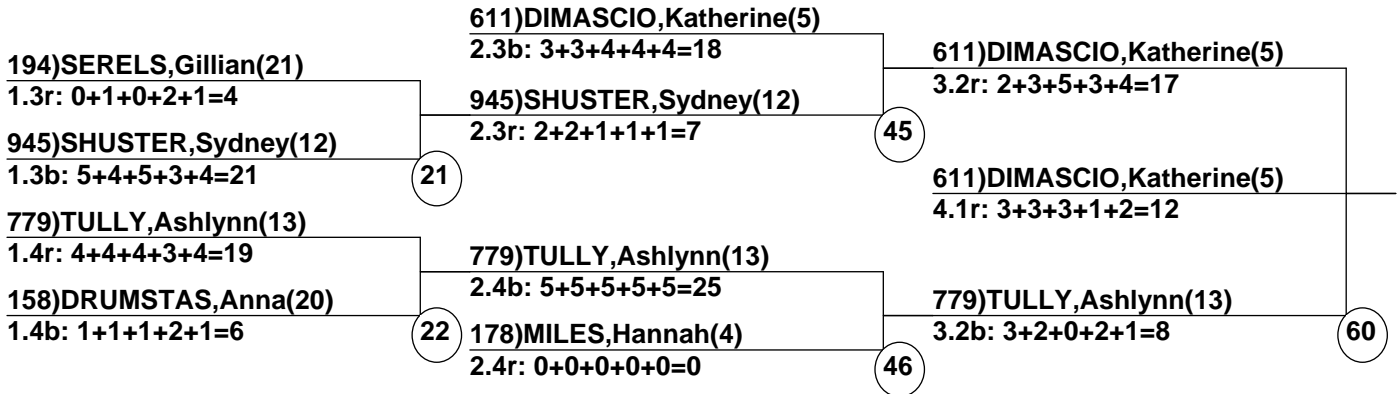

Killington Klassic 2012

Killington, VT

Feb 5, 2012 (Sun) (U0891) (U0892)

Duals

Head Judge: LOUNSBURY, Scott
 Chief of Comp: TAYMORE, Sarah
 T.D.: MITCHELL, Jim
 Chief of Scoring: MORSEY, Chase Iii

Course: Conclusion
 Length: 240 m
 Width: 18 m
 Pitch: 26.5 deg

Male Road to Semi-Finals (5.1R)

Male Road to Semi-Finals (5.2B)

Male Road to Semi-Finals (5.2R)

Female Road to Semi-Finals (4.1B)

Female Road to Semi-Finals (4.1R)

Female Road to Semi-Finals (4.2B)

Female Road to Semi-Finals (4.2R)