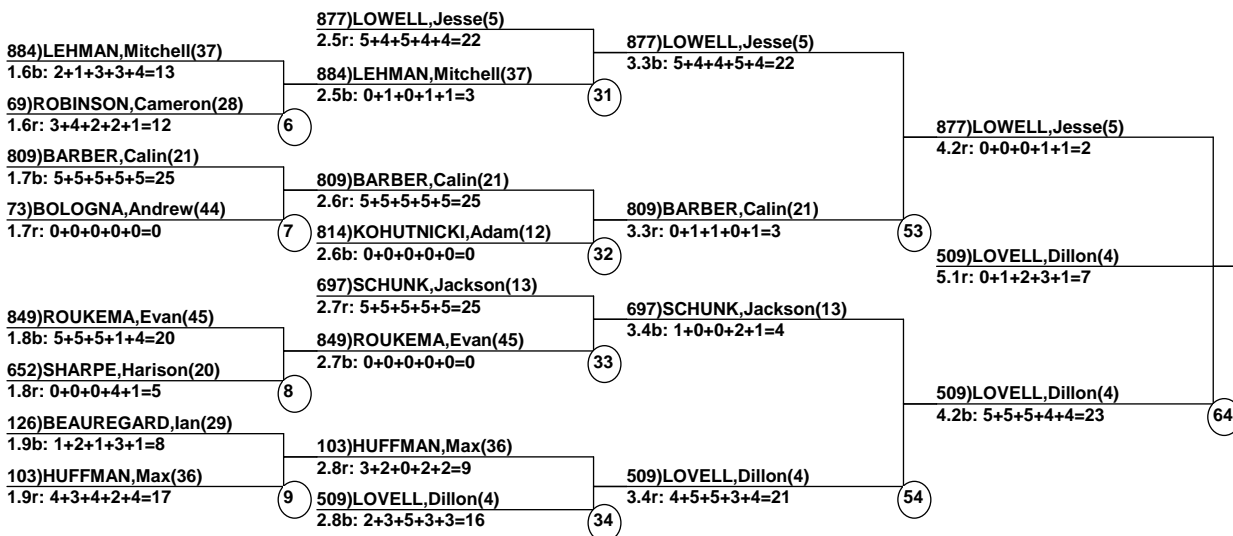

____ Head Judge
 ____ Chief of Scoring
 ____ T.D.

Duals

 Sun Duals Event Date: Feb 5, 2012 (Sun)
 Female/Male (By Sun Duals Run-order) Time: 4:23 pm
 Killington, VT Killington Klassic 2

Male Road to Semi-Finals (5.1B)

Male Road to Semi-Finals (5.1R)

Male Road to Semi-Finals (5.2B)

Male Road to Semi-Finals (5.2R)

Female Road to Semi-Finals (4.1B)

Female Road to Semi-Finals (4.1R)

Female Road to Semi-Finals (4.2B)

Female Road to Semi-Finals (4.2R)