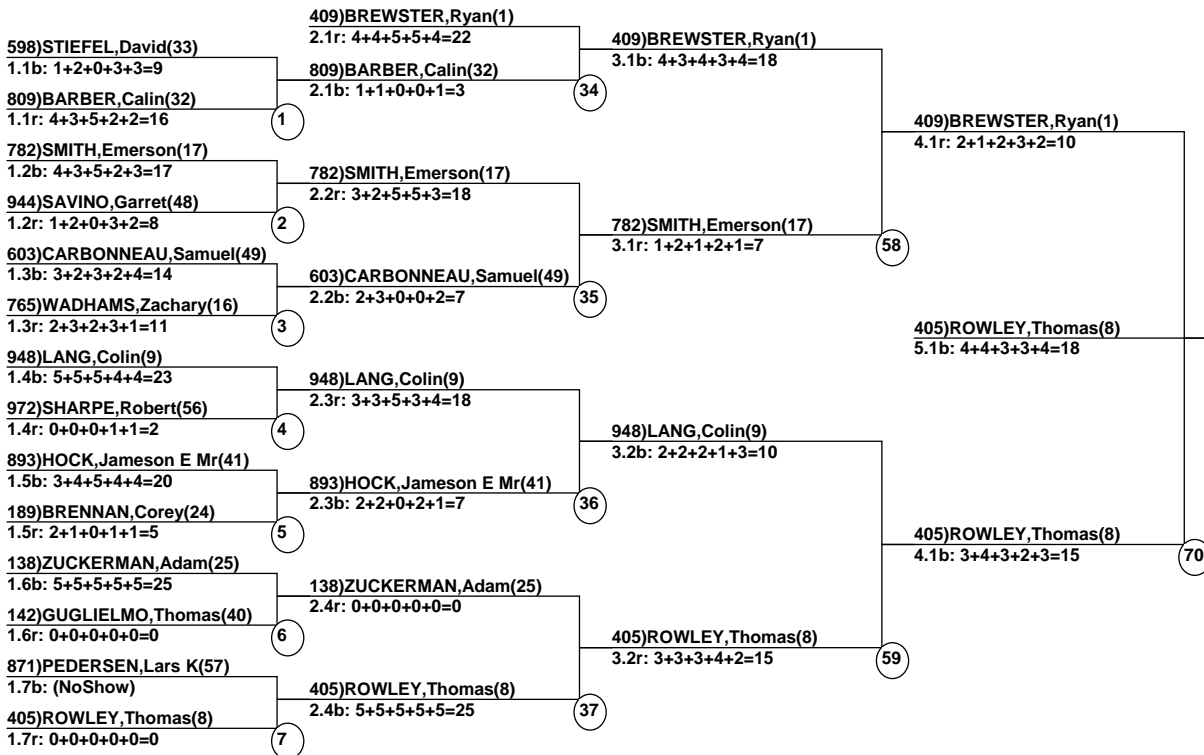

# Stratton Mogul Fest

Stratton

Feb 6, 2011 (Sun) (U1333) (U1332)

Head Judge: LOUNSBURY,Scott  
 Chief of Comp: DUNCAN,Richard J  
 T.D.: NELSON,Peter  
 Chief of Scoring: ELLINGER,Matthew  
 Judge 1: LOUNSBURY,Scott  
 Judge 2: O'LEARY,Michael  
 Judge 3: KASPER,Christopher  
 Judge 4: KASPER,Benjamin

Course: World Cup  
 Length: 211 m  
 Width: 13 m  
 Pitch: 26 deg

\_\_\_\_ Head Judge  
 \_\_\_\_ Chief of Scoring  
 \_\_\_\_ T.D.

-----  
 Duals                      Event                      Date: Feb 10, 2011 (Thu)  
 Female/Male              (By Duals Run-order)      Time: 4:38 pm  
 Stratton                      Stratton Mogul Fest  
 -----

### Male Road to Semi-Finals (5.1B)