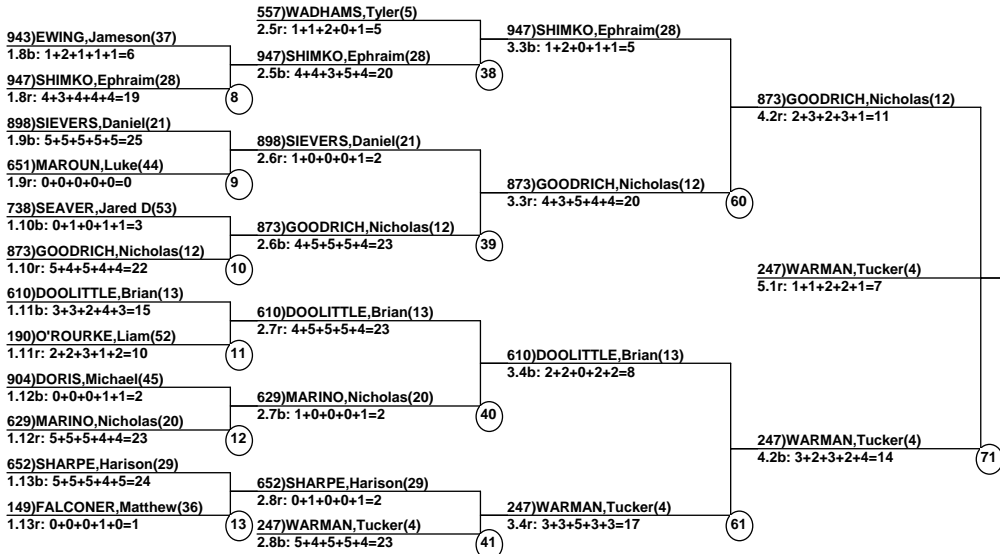

# Stratton Mogul Fest

Stratton

Feb 6, 2011 (Sun) (U1333) (U1332)

Head Judge: LOUNSBURY,Scott  
 Chief of Comp: DUNCAN,Richard J  
 T.D.: NELSON,Peter  
 Chief of Scoring: ELLINGER,Matthew  
 Judge 1: LOUNSBURY,Scott  
 Judge 2: O'LEARY,Michael  
 Judge 3: KASPER,Christopher  
 Judge 4: KASPER,Benjamin

Course: World Cup  
 Length: 211 m  
 Width: 13 m  
 Pitch: 26 deg

\_\_\_\_ Head Judge  
 \_\_\_\_ Chief of Scoring  
 \_\_\_\_ T.D.

-----  
 Duals                      Event                      Date: Feb 10, 2011 (Thu)  
 Female/Male              (By Duals Run-order)      Time: 4:38 pm  
 Stratton                      Stratton Mogul Fest  
 -----

### Male Road to Semi-Finals (5.1B)

### Male Road to Semi-Finals (5.1R)

Male Road to Semi-Finals (5.1R)

Male Road to Semi-Finals (5.2B)

Male Road to Semi-Finals (5.2R)

Male Road to Semi-Finals (5.2B)

Male Road to Semi-Finals (5.2R)

Male Semi-Finals