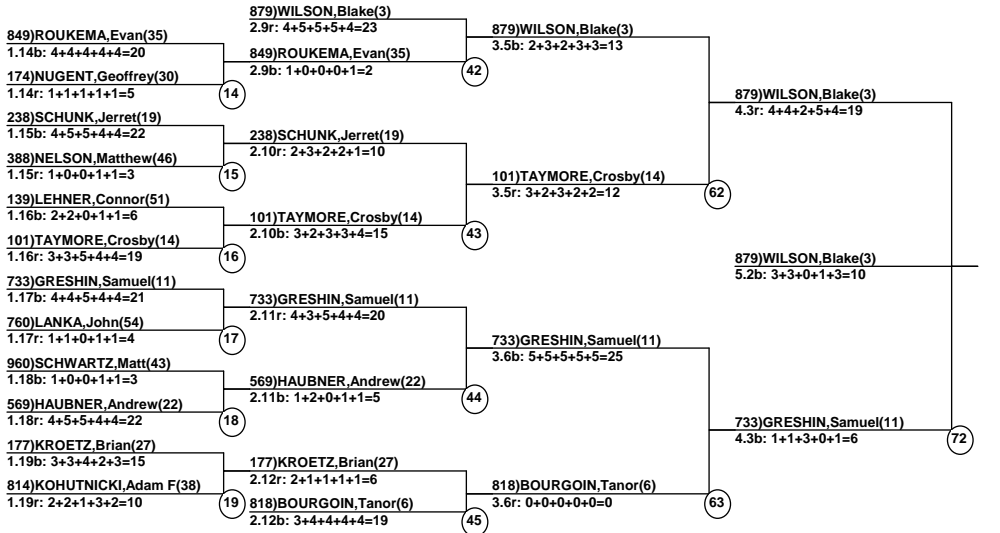

Course: World Cup  
 Length: 211 m  
 Width: 13 m  
 Pitch: 26 deg

\_\_\_\_ Head Judge  
 \_\_\_\_ Chief of Scoring  
 \_\_\_\_ T.D.

-----  
 Duals                      Event                      Date: Feb 10, 2011 (Thu)  
 Female/Male              (By Duals Run-order)      Time: 4:38 pm  
 Stratton                      Stratton Mogul Fest  
 -----

### Male Road to Semi-Finals (5.1B)

### Male Road to Semi-Finals (5.1R)

Male Road to Semi-Finals (5.1R)

Male Road to Semi-Finals (5.2B)

Male Road to Semi-Finals (5.2R)

Male Road to Semi-Finals (5.2B)

Male Road to Semi-Finals (5.2R)

Male Semi-Finals

Female

Male Semi-Finals