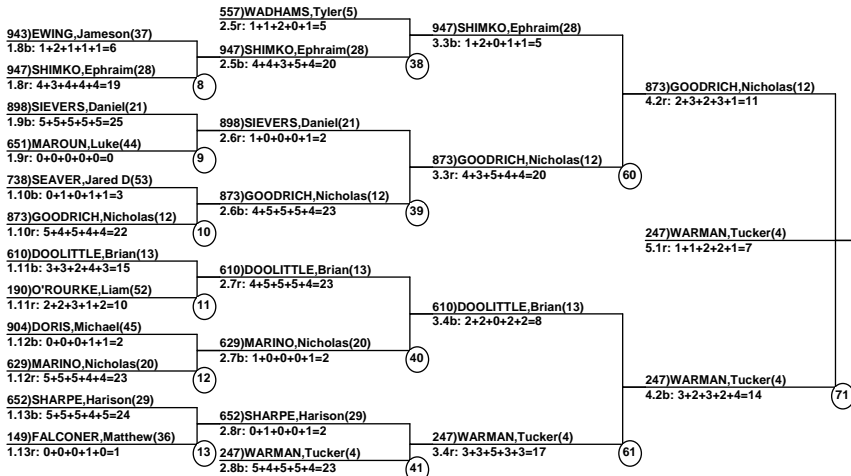

Course: World Cup  
 Length: 211 m  
 Width: 13 m  
 Pitch: 26 deg

\_\_\_\_ Head Judge  
 \_\_\_\_ Chief of Scoring  
 \_\_\_\_ T.D.

-----  
 Duals                      Event                      Date: Feb 10, 2011 (Thu)  
 Female/Male              (By Duals Run-order)      Time: 4:38 pm  
 Stratton                      Stratton Mogul Fest  
 -----

### Male Road to Semi-Finals (5.1B)

### Male Road to Semi-Finals (5.1R)

Male Road to Semi-Finals (5.1R)

Male Road to Semi-Finals (5.2B)

Male Road to Semi-Finals (5.2R)

Male Road to Semi-Finals (5.2B)

Male Road to Semi-Finals (5.2R)

Male Semi-Finals

Female

Male Semi-Finals