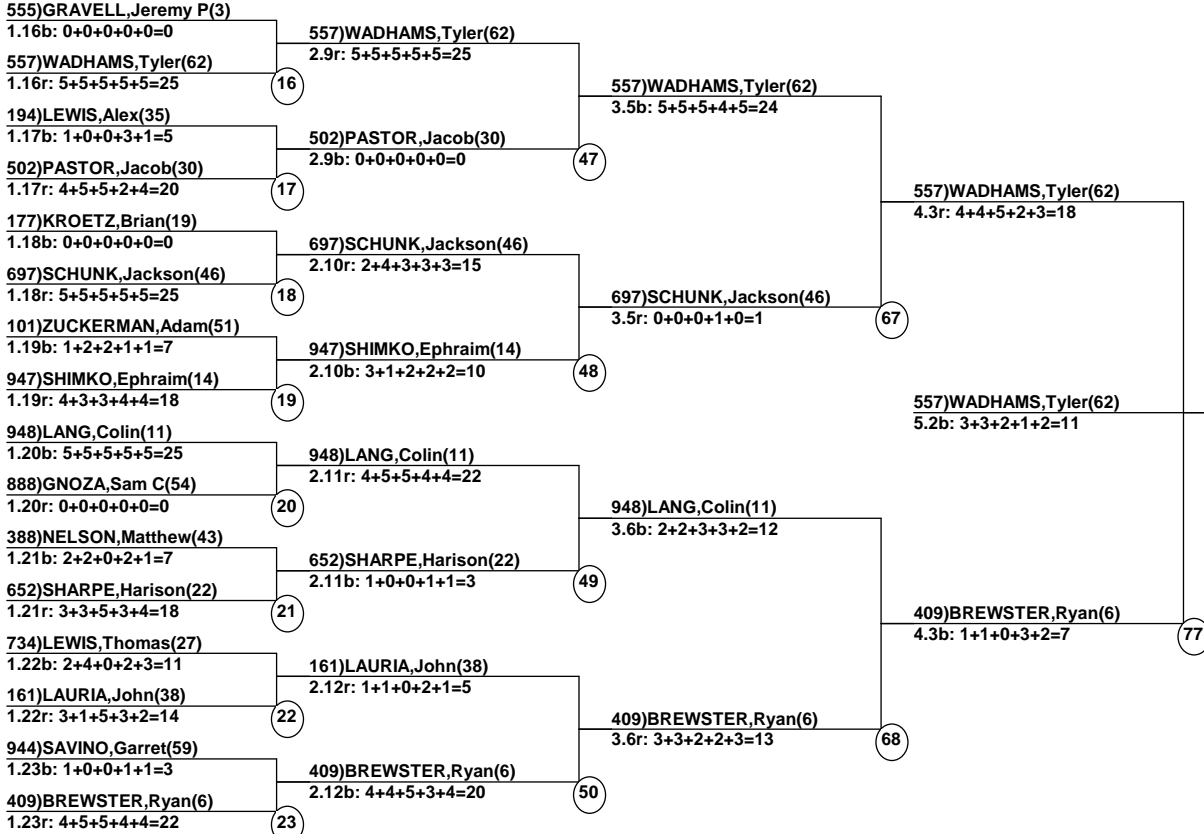

USSA - Killington Klassic

Killington
Feb 20, 2011 (Sun) (U1086) (U1085)

Duals Official

Head Judge: LOUNSBURY, Scott
 Chief of Comp: ALBERT, Ed
 T.D.: MITCHELL, Jim
 Chief of Scoring: MORSEY, Chase Iii
 Judge 1: STRAGNELL, Stephen
 Judge 2: O'LEARY, Michael
 Judge 3: KNYAZEY, Peter
 Judge 4: KASPER, Christopher
 Judge 5: LOUNSBURY, Scott

Course: Outer Limits
 Length: 250 m
 Width: 12 m
 Pitch: 26 deg

_____ Head Judge
 _____ Chief of Scoring
 _____ T.D.

Duals Official

 Duals Event Date: Feb 22, 2011 (Tue)
 Female/Male (By Duals Run-order) Time: 10:15 pm
 Killington USSA - Killington K

Male Road to Semi-Finals (5.1B)

Male Road to Semi-Finals (5.1R)

Male Road to Semi-Finals (5.2B)

Male Road to Semi-Finals (5.2R)

Female Road to Semi-Finals (4.1B)

Female Road to Semi-Finals (4.1R)

Female Road to Semi-Finals (4.2B)

Female Road to Semi-Finals (4.2R)

Male Semi-Finals

Female Semi-Finals