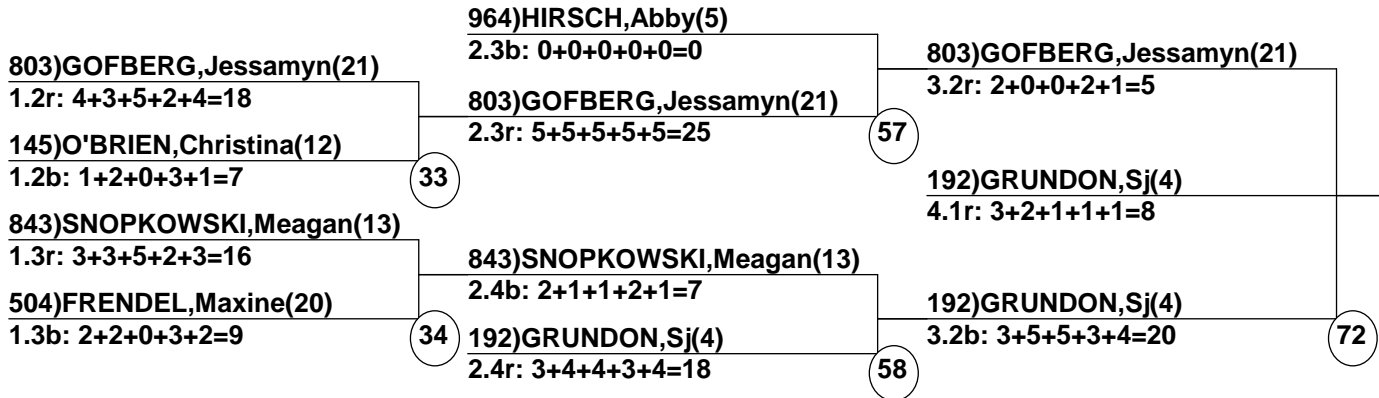

Course: Outer Limits
 Length: 250 m
 Width: 12 m
 Pitch: 26 deg

_____ Head Judge
 _____ Chief of Scoring
 _____ T.D.

Duals Official

 Duals Event Date: Feb 22, 2011 (Tue)
 Female/Male (By Duals Run-order) Time: 10:15 pm
 Killington USSA - Killington K

Male Road to Semi-Finals (5.1B)

Male Road to Semi-Finals (5.1R)

Male Road to Semi-Finals (5.2B)

Male Road to Semi-Finals (5.2R)

Female Road to Semi-Finals (4.1B)

Female Road to Semi-Finals (4.1R)

Female Road to Semi-Finals (4.2B)

Female Road to Semi-Finals (4.2R)

Male Semi-Finals

Female Semi-Finals