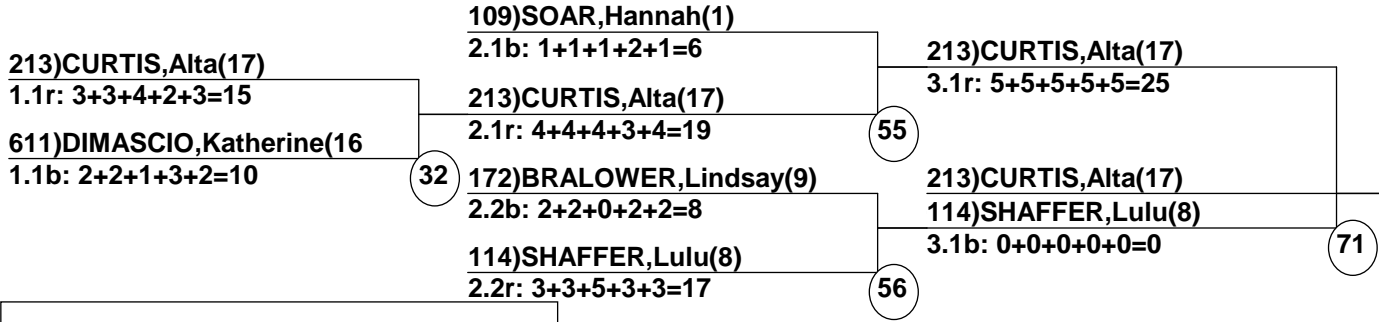

Course: Outer Limits
 Length: 250 m
 Width: 12 m
 Pitch: 26 deg

_____ Head Judge
 _____ Chief of Scoring
 _____ T.D.

Duals Official

 Duals Event Date: Feb 22, 2011 (Tue)
 Female/Male (By Duals Run-order) Time: 10:15 pm
 Killington USSA - Killington K

Male Road to Semi-Finals (5.1B)

Male Road to Semi-Finals (5.1R)

Male Road to Semi-Finals (5.2B)

Male Road to Semi-Finals (5.2R)

Female Road to Semi-Finals (4.1B)

Female Road to Semi-Finals (4.1R)

Female Road to Semi-Finals (4.2B)

Female Road to Semi-Finals (4.2R)

Male Semi-Finals

Female Semi-Finals