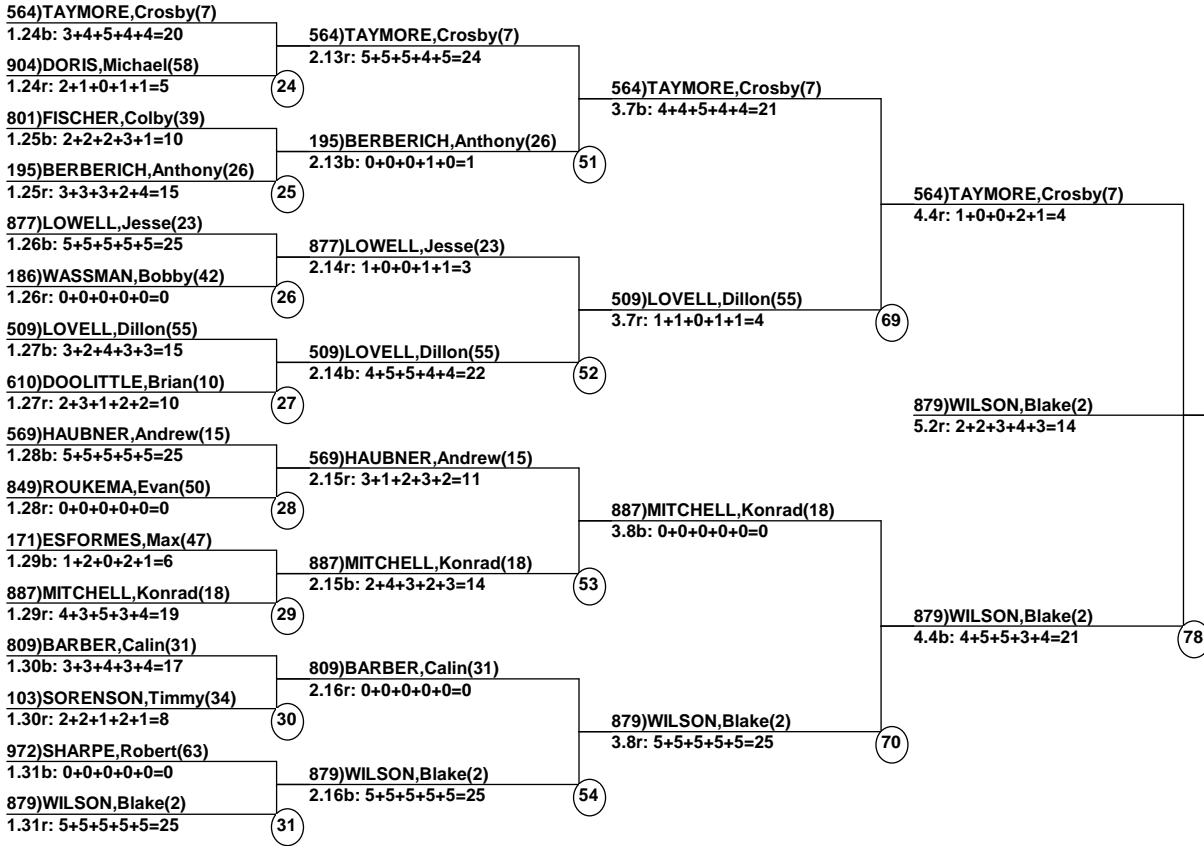

USSA - Killington Klassic

Killington
Feb 20, 2011 (Sun) (U1086) (U1085)

Duals Official

Head Judge: LOUNSBURY, Scott
 Chief of Comp: ALBERT, Ed
 T.D.: MITCHELL, Jim
 Chief of Scoring: MORSEY, Chase Iii
 Judge 1: STRAGNELL, Stephen
 Judge 2: O'LEARY, Michael
 Judge 3: KNYAZEY, Peter
 Judge 4: KASPER, Christopher
 Judge 5: LOUNSBURY, Scott

Course: Outer Limits
 Length: 250 m
 Width: 12 m
 Pitch: 26 deg

_____ Head Judge
 _____ Chief of Scoring
 _____ T.D.

Duals Official

 Duals Event Date: Feb 22, 2011 (Tue)
 Female/Male (By Duals Run-order) Time: 10:15 pm
 Killington USSA - Killington K

Male Road to Semi-Finals (5.1B)

Male Road to Semi-Finals (5.1R)

Male Road to Semi-Finals (5.2B)

Male Road to Semi-Finals (5.2R)

Female Road to Semi-Finals (4.1B)

Female Road to Semi-Finals (4.1R)

Female Road to Semi-Finals (4.2B)

Female Road to Semi-Finals (4.2R)

Male Semi-Finals

Female Semi-Finals