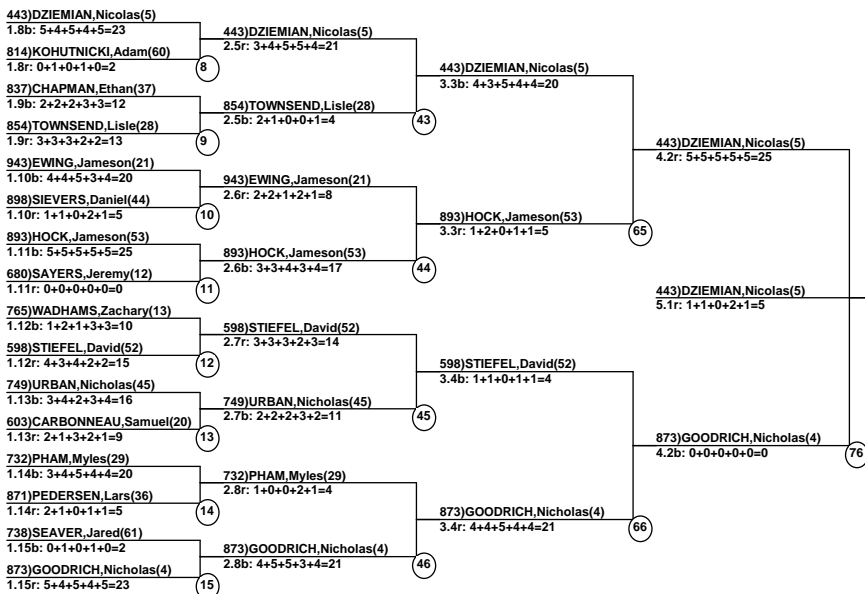

Course: Outer Limits
 Length: 250 m
 Width: 12 m
 Pitch: 26 deg

_____ Head Judge
 _____ Chief of Scoring
 _____ T.D.

Duals Official

 Duals Event Date: Feb 22, 2011 (Tue)
 Female/Male (By Duals Run-order) Time: 10:15 pm
 Killington USSA - Killington K

Male Road to Semi-Finals (5.1B)

Male Road to Semi-Finals (5.1R)

Male Road to Semi-Finals (5.2B)

Male Road to Semi-Finals (5.2R)

Female Road to Semi-Finals (4.1B)

Female Road to Semi-Finals (4.1R)

Female Road to Semi-Finals (4.2B)

Female Road to Semi-Finals (4.2R)

Male Semi-Finals

Female Semi-Finals