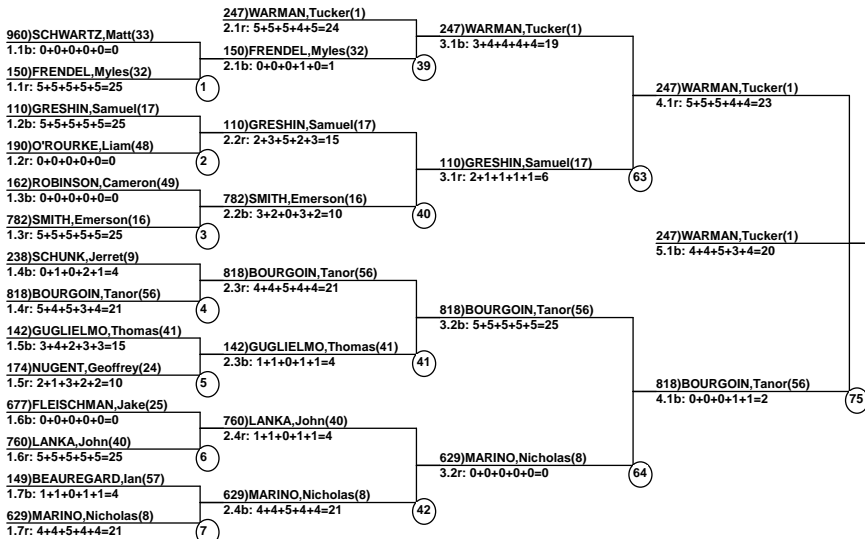

USSA - Killington Klassic

Killington
Feb 20, 2011 (Sun) (U1086) (U1085)

Duals Official

Head Judge: LOUNSBURY, Scott
Chief of Comp: ALBERT, Ed
T.D.: MITCHELL, Jim
Chief of Scoring: MORSEY, Chase Iii
Judge 1: STRAGNELL, Stephen
Judge 2: O'LEARY, Michael
Judge 3: KNYAZEY, Peter
Judge 4: KASPER, Christopher
Judge 5: LOUNSBURY, Scott

Course: Outer Limits
Length: 250 m
Width: 12 m
Pitch: 26 deg

_____ Head Judge
_____ Chief of Scoring
_____ T.D.

Duals Official

Duals Event Date: Feb 22, 2011 (Tue)
Female/Male (By Duals Run-order) Time: 10:15 pm
Killington USSA - Killington K

Male Road to Semi-Finals (5.1B)