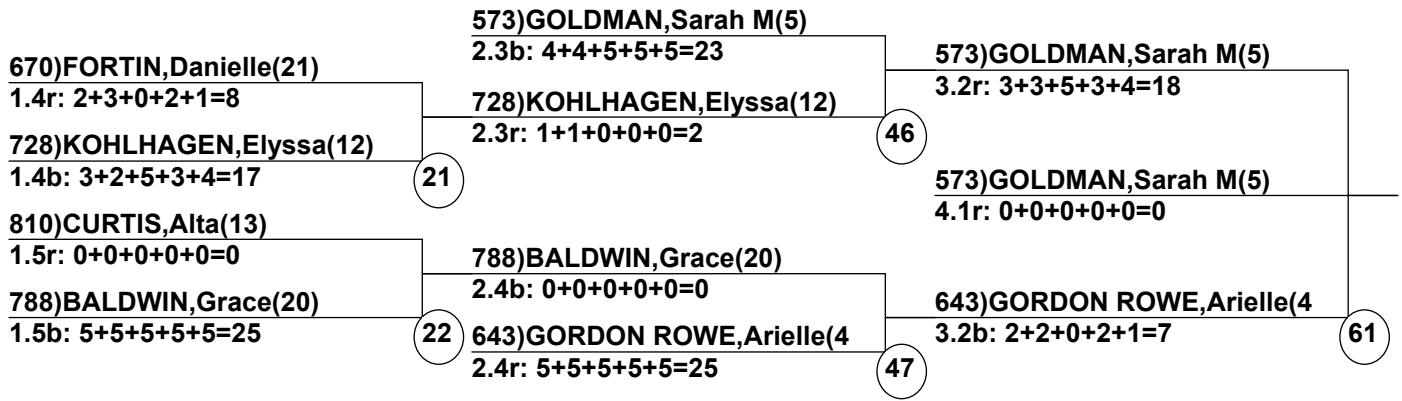

Course: Outer Limits
 Length: 240 m
 Width: 6 m
 Pitch: 25 deg

____ Head Judge
 ____ Chief of Scoring
 ____ T.D.

 Duals Event Date: Jan 31, 2010 (Sun)
 Female/Male (By Duals Run-order) Time: 4:31 pm
 Killington USSA-EF2010-20 A Kil

Male Road to Semi-Finals (5.1B)

Male Road to Semi-Finals (5.1R)

Male Road to Semi-Finals (5.2B)

Male Road to Semi-Finals (5.2R)

Female Road to Semi-Finals (4.1B)

Female Road to Semi-Finals (4.1R)

Female Road to Semi-Finals (4.2B)

Female Road to Semi-Finals (4.2R)

Male Semi-Finals

Female Semi-Finals