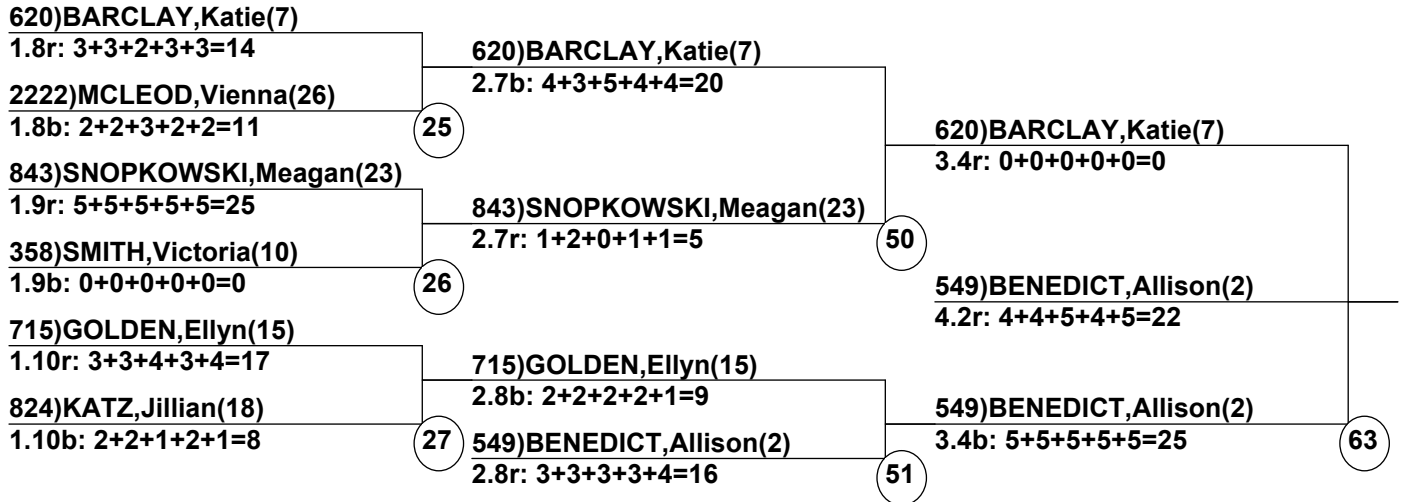

Course: Outer Limits
 Length: 240 m
 Width: 6 m
 Pitch: 25 deg

____ Head Judge
 ____ Chief of Scoring
 ____ T.D.

 Duals Event Date: Jan 31, 2010 (Sun)
 Female/Male (By Duals Run-order) Time: 4:31 pm
 Killington USSA-EF2010-20 A Kil

Male Road to Semi-Finals (5.1B)

Male Road to Semi-Finals (5.1R)

Male Road to Semi-Finals (5.2B)

Male Road to Semi-Finals (5.2R)

Female Road to Semi-Finals (4.1B)

Female Road to Semi-Finals (4.1R)

Female Road to Semi-Finals (4.2B)

Female Road to Semi-Finals (4.2R)

Male Semi-Finals

Female Semi-Finals