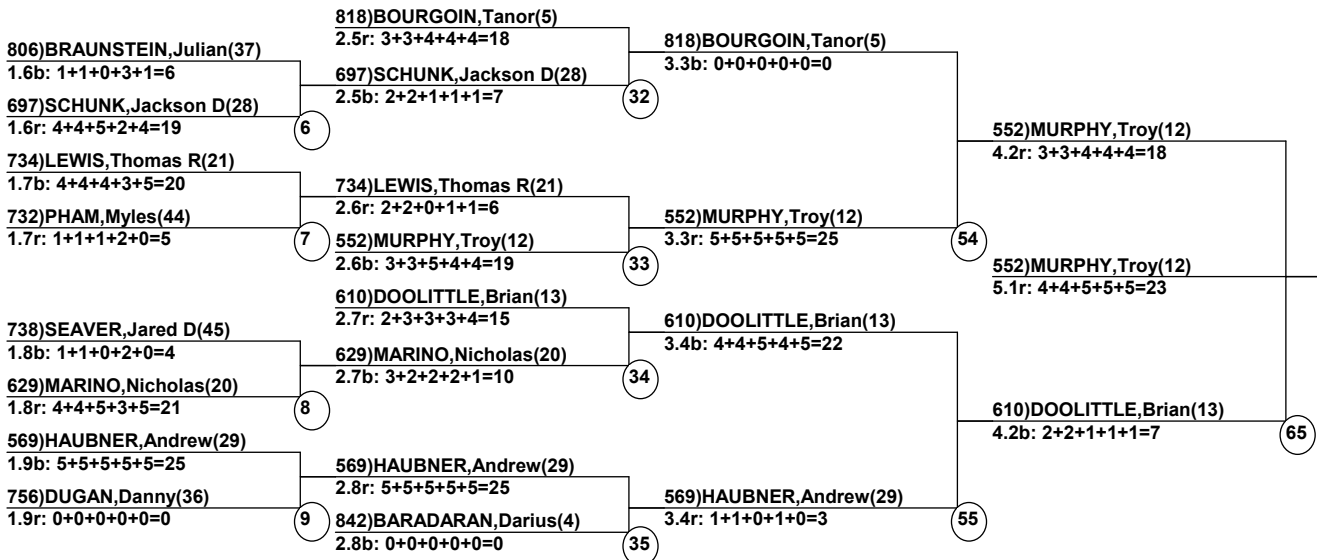

Course: Outer Limits
 Length: 240 m
 Width: 6 m
 Pitch: 25 deg

____ Head Judge
 ____ Chief of Scoring
 ____ T.D.

 Duals Event Date: Jan 31, 2010 (Sun)
 Female/Male (By Duals Run-order) Time: 4:31 pm
 Killington USSA-EF2010-20 A Kil

Male Road to Semi-Finals (5.1B)

Male Road to Semi-Finals (5.1R)

Male Road to Semi-Finals (5.2B)

Male Road to Semi-Finals (5.2R)

Female Road to Semi-Finals (4.1B)

Female Road to Semi-Finals (4.1R)

Female Road to Semi-Finals (4.2B)