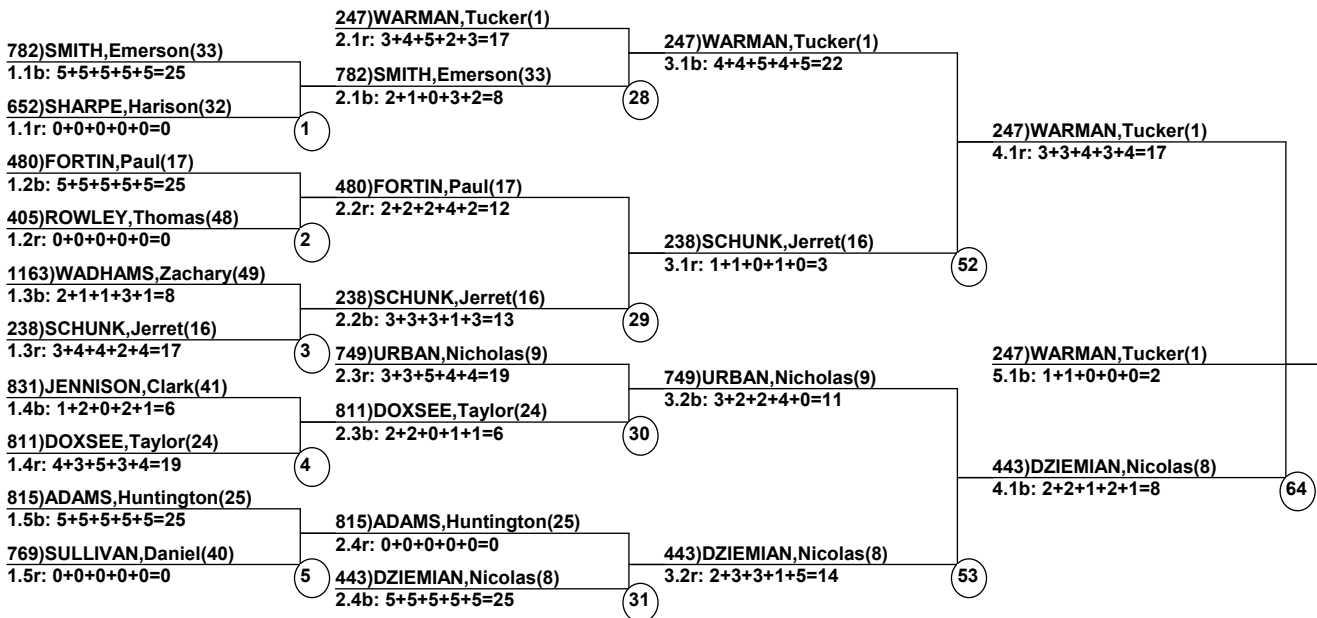

USSA-EF2010-20 A Killington - Killington Klassic

Killington

Jan 31, 2010 (Sun) (U0677) (U0676)

Head Judge: O'LEARY,Michael
Chief of Comp: CURTIS,Jon
T.D.: WADHAMS,James
Chief of Scoring: ALBERT,Sherry
Judge 1: BOYLAN,Tammy
Judge 2: STRAGNELL,Stephen
Judge 3: WEIR,John
Judge 4: ALBERT,Ed
Judge 5: O'LEARY,Michael

Course: Outer Limits
Length: 240 m
Width: 6 m
Pitch: 25 deg

____ Head Judge
____ Chief of Scoring
____ T.D.

Duals   Event   Date: Jan 31, 2010 (Sun)
Female/Male   (By Duals Run-order)   Time: 4:31 pm
Killington   USSA-EF2010-20 A Kil

Male Road to Semi-Finals (5.1B)