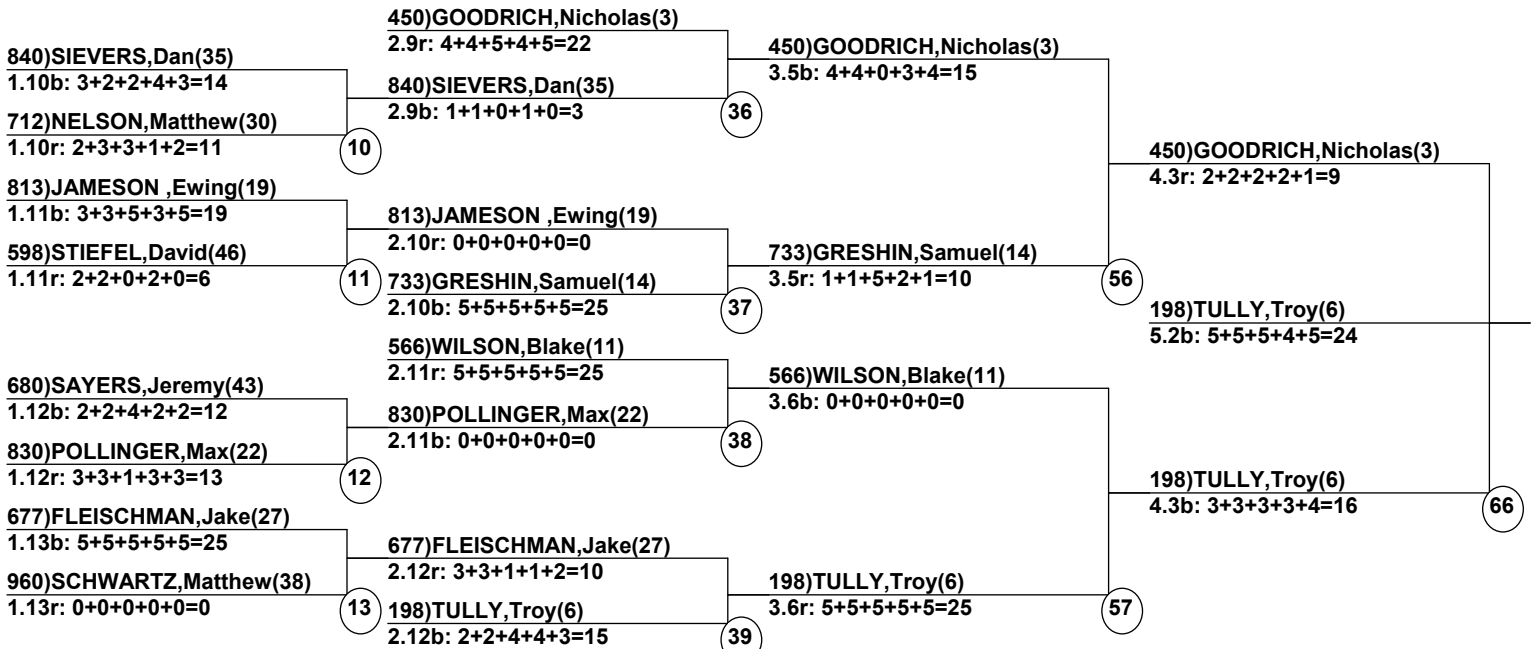

Course: Outer Limits
 Length: 240 m
 Width: 6 m
 Pitch: 25 deg

____ Head Judge
 ____ Chief of Scoring
 ____ T.D.

 Duals Event Date: Jan 31, 2010 (Sun)
 Female/Male (By Duals Run-order) Time: 4:31 pm
 Killington USSA-EF2010-20 A Kil

Male Road to Semi-Finals (5.1B)

Male Road to Semi-Finals (5.1R)

Male Road to Semi-Finals (5.2B)

Male Road to Semi-Finals (5.2R)

Female Road to Semi-Finals (4.1B)

Female Road to Semi-Finals (4.1R)

Female Road to Semi-Finals (4.2B)

Female Road to Semi-Finals (4.2R)

Male Semi-Finals

Female Semi-Finals