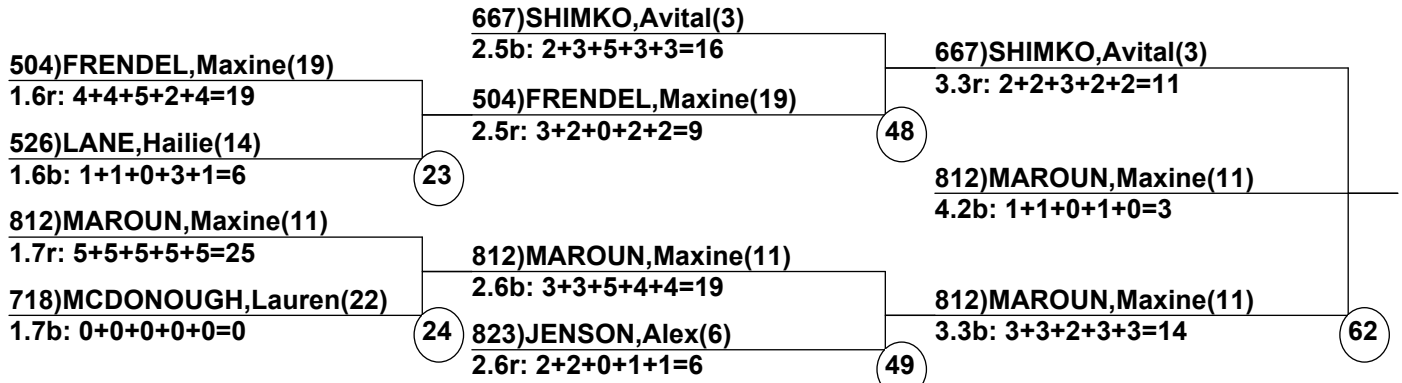

Course: Outer Limits
 Length: 240 m
 Width: 6 m
 Pitch: 25 deg

____ Head Judge
 ____ Chief of Scoring
 ____ T.D.

 Duals Event Date: Jan 31, 2010 (Sun)
 Female/Male (By Duals Run-order) Time: 4:31 pm
 Killington USSA-EF2010-20 A Kil

Male Road to Semi-Finals (5.1B)

Male Road to Semi-Finals (5.1R)

Male Road to Semi-Finals (5.2B)

Male Road to Semi-Finals (5.2R)

Female Road to Semi-Finals (4.1B)

Female Road to Semi-Finals (4.1R)

Female Road to Semi-Finals (4.2B)

Female Road to Semi-Finals (4.2R)

Male Semi-Finals

Female Semi-Finals