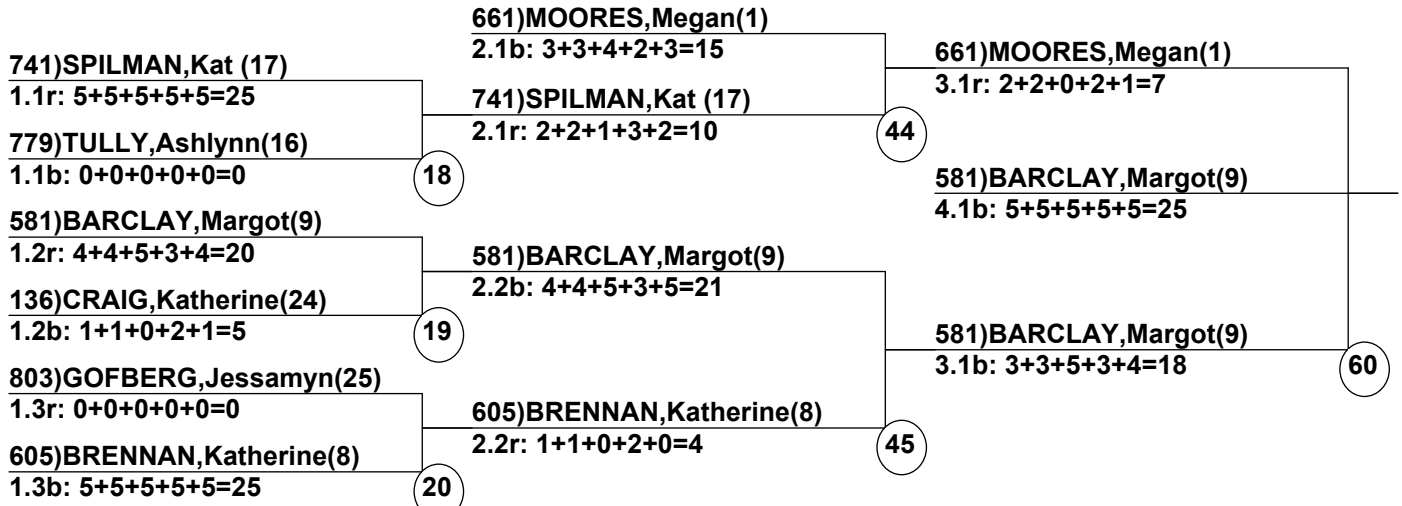

Course: Outer Limits
 Length: 240 m
 Width: 6 m
 Pitch: 25 deg

____ Head Judge
 ____ Chief of Scoring
 ____ T.D.

 Duals Event Date: Jan 31, 2010 (Sun)
 Female/Male (By Duals Run-order) Time: 4:31 pm
 Killington USSA-EF2010-20 A Kil

Male Road to Semi-Finals (5.1B)

Male Road to Semi-Finals (5.1R)

Male Road to Semi-Finals (5.2B)

Male Road to Semi-Finals (5.2R)

Female Road to Semi-Finals (4.1B)

Female Road to Semi-Finals (4.1R)

Female Road to Semi-Finals (4.2B)

Female Road to Semi-Finals (4.2R)

Male Semi-Finals

Female Semi-Finals