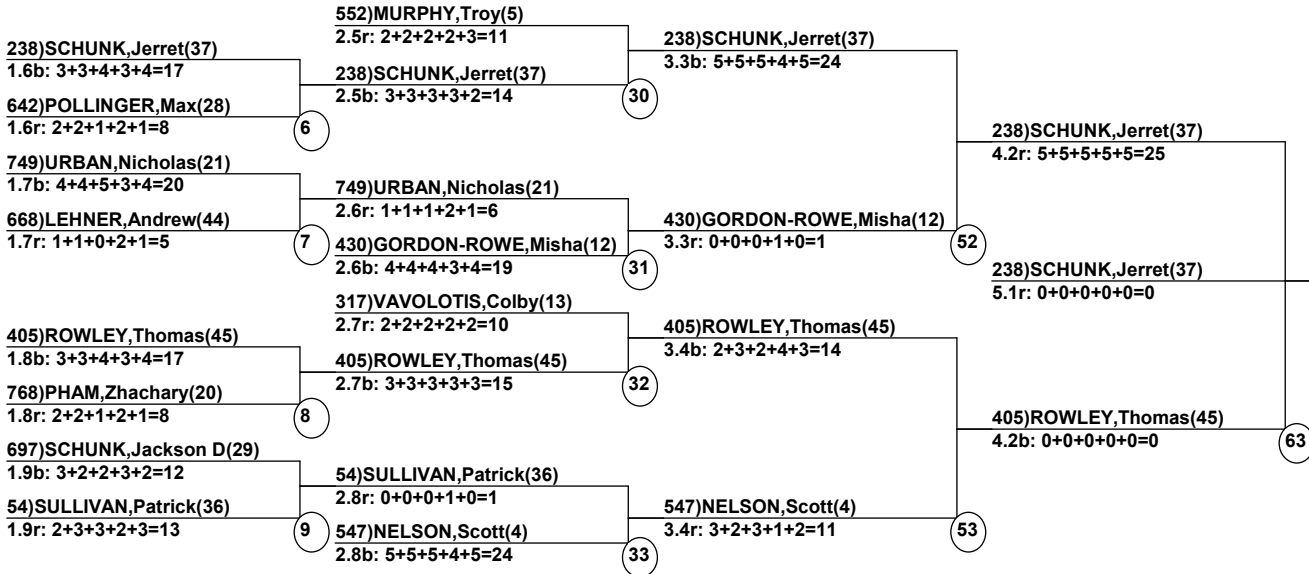

Course: World Cup
Length: 200 m
Width: 14 m
Pitch: 25 deg

Head Judge

Chief of Scoring

T.D.

Duals Event Date: Mar 4, 2009 (Wed)
Female/Male (By Duals Run-order) Time: 1:32 pm
World Cup, Stratton Stratton Moguls 2009

Male Road to Semi-Finals (5.1B)

Male Road to Semi-Finals (5.1R)

Male Road to Semi-Finals (5.2B)

Male Road to Semi-Finals (5.2R)

Female Road to Semi-Finals (4.1B)

Female Road to Semi-Finals (4.1R)

Female Road to Semi-Finals (4.2B)