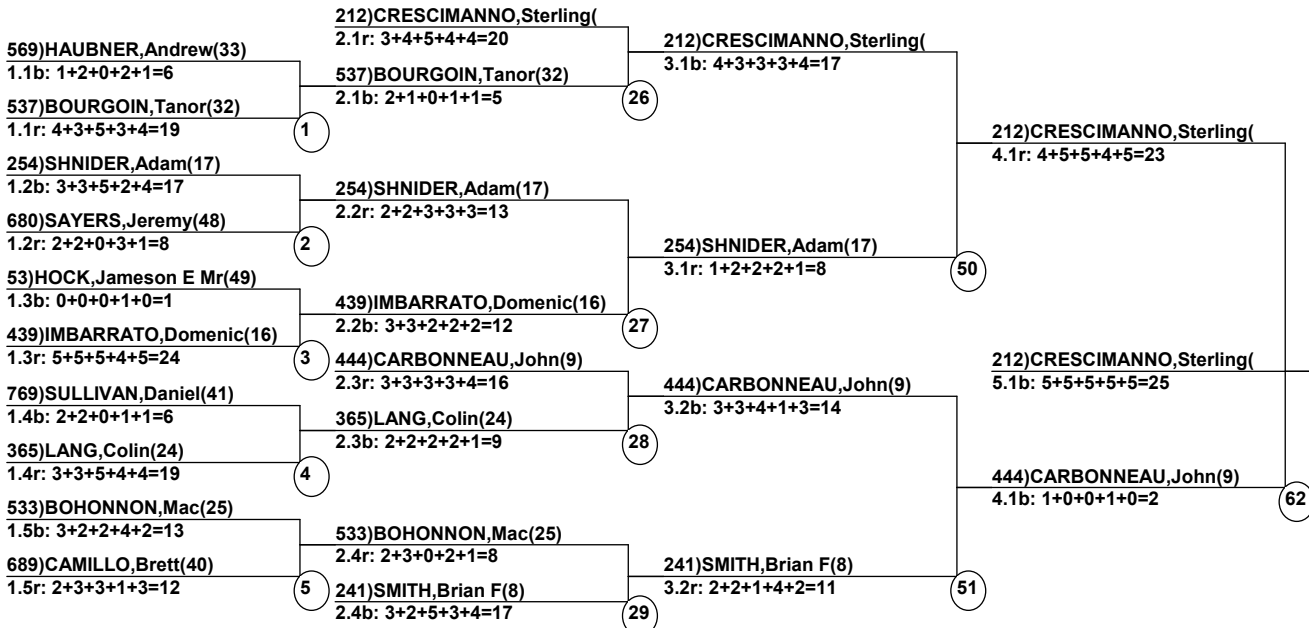

Stratton Moguls 2009

World Cup, Stratton Mountain, VT
Feb 22, 2009 (Sun) (U1433) (U1432)

Head Judge: KASPER,Benjamin
Chief of Comp: DUNCAN,Richard J
T.D.: NELSON,Peter
Chief of Scoring: ELLINGER,Matthew
Judge 1: KNYAZEVA,Peter
Judge 2: KNYAZEVA,Polina
Judge 3: SIMSON,Sarah Krogh
Judge 4: SIMSON,Sarah Krogh
Judge 5: KASPER,Benjamin

Course: World Cup
Length: 200 m
Width: 14 m
Pitch: 25 deg

Head Judge

Chief of Scoring

T.D.

Duals Event Date: Mar 4, 2009 (Wed)
Female/Male (By Duals Run-order) Time: 1:32 pm
World Cup, Stratton Stratton Moguls 2009

Male Road to Semi-Finals (5.1B)

Male Road to Semi-Finals (5.1R)

Male Road to Semi-Finals (5.2B)

Male Road to Semi-Finals (5.2R)

Female Road to Semi-Finals (4.1B)

Female Road to Semi-Finals (4.1R)

Female Road to Semi-Finals (4.2B)