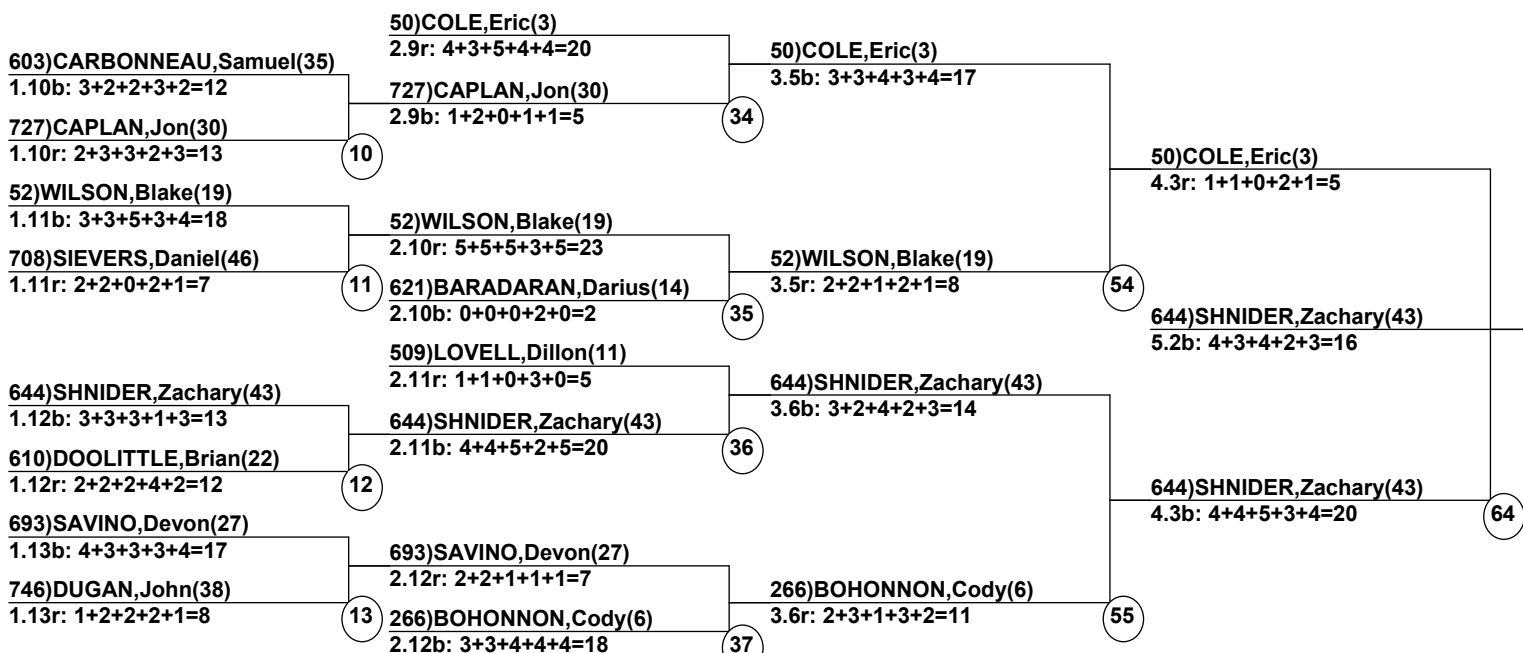

Course: World Cup
Length: 200 m
Width: 14 m
Pitch: 25 deg

Head Judge

Chief of Scoring

T.D.

Duals Event Date: Mar 4, 2009 (Wed)
Female/Male (By Duals Run-order) Time: 1:32 pm
World Cup, Stratton Stratton Moguls 2009

Male Road to Semi-Finals (5.1B)

Male Road to Semi-Finals (5.1R)

Male Road to Semi-Finals (5.2B)

Male Road to Semi-Finals (5.2R)

Female Road to Semi-Finals (4.1B)

Female Road to Semi-Finals (4.1R)

Female Road to Semi-Finals (4.2B)