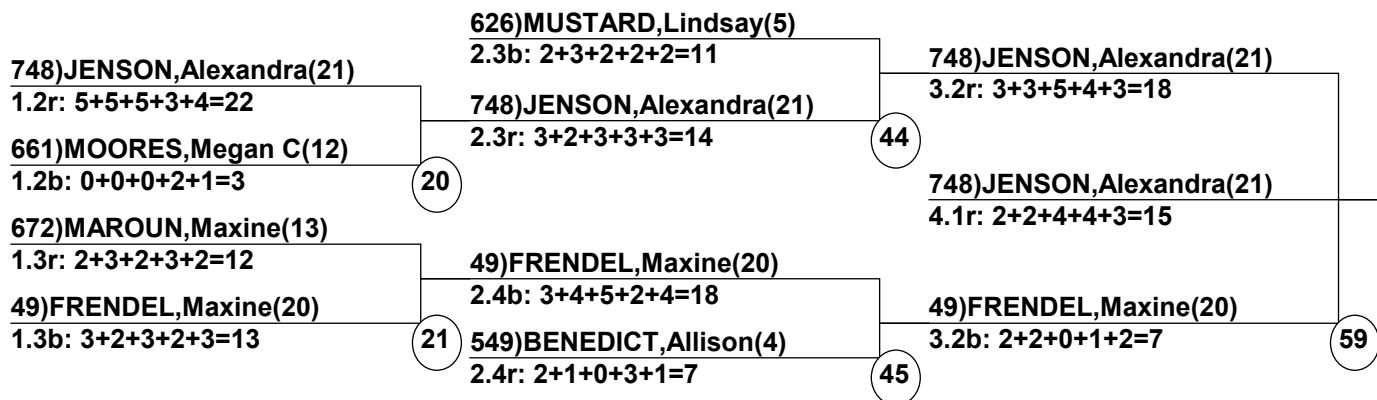

Course: World Cup
Length: 200 m
Width: 14 m
Pitch: 25 deg

Head Judge

Chief of Scoring

T.D.

Duals Event Date: Mar 4, 2009 (Wed)
Female/Male (By Duals Run-order) Time: 1:32 pm
World Cup, Stratton Stratton Moguls 2009

Male Road to Semi-Finals (5.1B)

Male Road to Semi-Finals (5.1R)

Male Road to Semi-Finals (5.2B)

Male Road to Semi-Finals (5.2R)

Female Road to Semi-Finals (4.1B)

Female Road to Semi-Finals (4.1R)

Female Road to Semi-Finals (4.2B)

Female Road to Semi-Finals (4.2R)

Male Semi-Finals

Female Semi-Finals