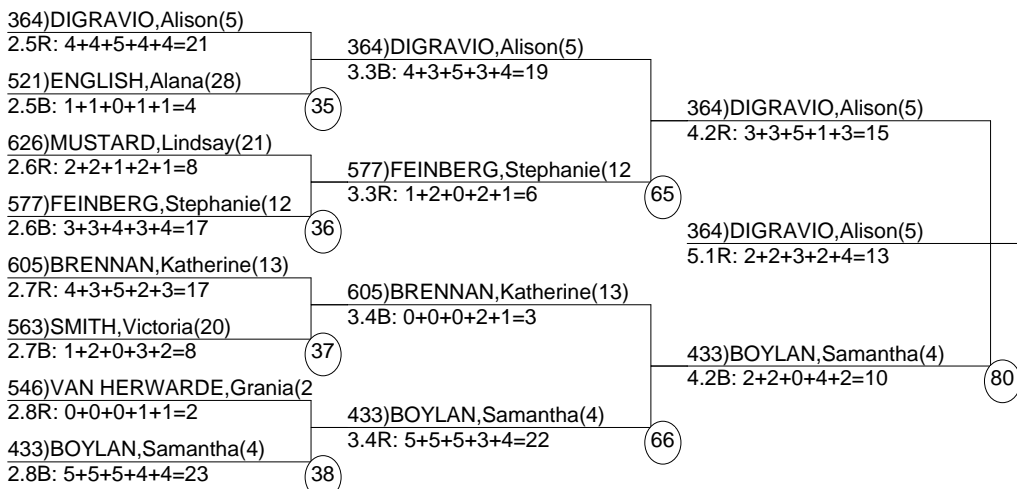

Killington Klassic

Conclusion
Feb 3, 2008 (Sun) (U1398) (U1397)

Duals

Course: Conclusion
Length: 207 m
Width: 15 m
Pitch: 25 deg

Head Judge: LOUNSBURY,Scott
Chief of Comp: ALBERT,Ed
T.D.: CURTIS,Jon
Chief of Scoring: MORSEY,Chase
Judge 1: KNYAZEY,Peter
Judge 2: KASPER,Ben
Judge 3: KNYAZEVA,Polina
Judge 4: O'CONNOR,Sharon J
Judge 5: LOUNSBURY,Scott

Head Judge
Chief of Scoring
T.D.

DO NOT JUMP OFF LIFT: PASS WILL BE TAKEN

Duals

Duals FreeStyle Points Date: Feb 3, 2008 (Sun)
Female/Male (By Duals Run-order) Time: 12:21 pm
Conclusion Killington Klassic

Female Road to Semi-Finals (5.1B)

Female Road to Semi-Finals (5.1R)

Female Road to Semi-Finals (5.2B)

Female Road to Semi-Finals (5.2R)

Male Road to Semi-Finals (5.1B)

Male Road to Semi-Finals (5.1R)

Male Road to Semi-Finals (5.2B)

Male Road to Semi-Finals (5.2R)

Female Semi-Finals

Male Semi-Finals