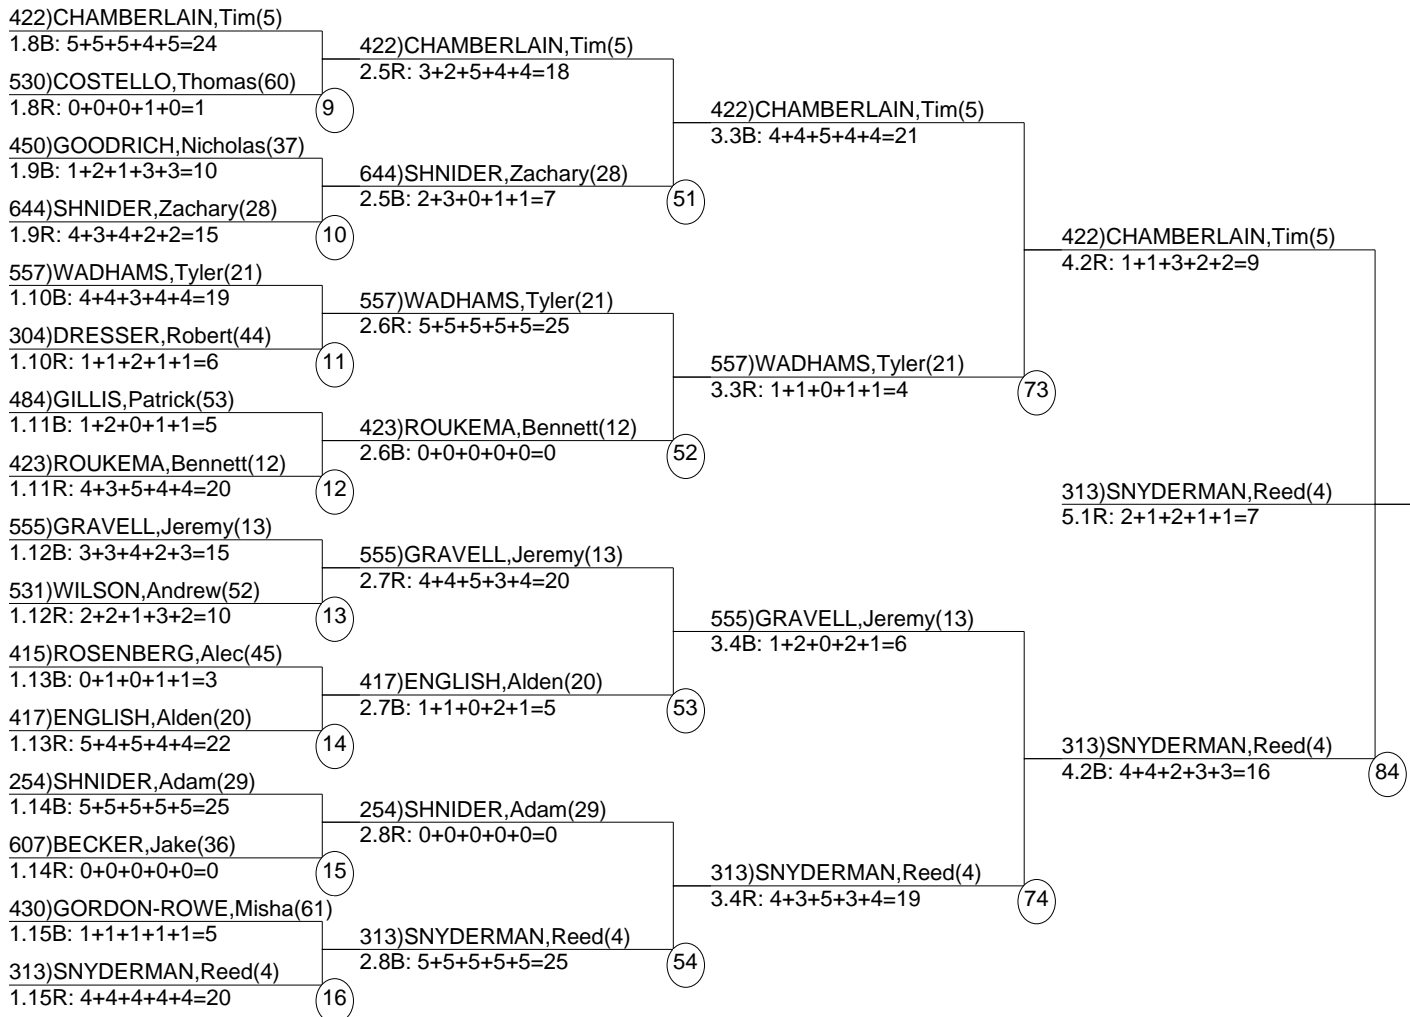

Killington Klassic

Conclusion
Feb 3, 2008 (Sun) (U1398) (U1397)

Duals

Course: Conclusion
Length: 207 m
Width: 15 m
Pitch: 25 deg

Head Judge: LOUNSBURY,Scott
Chief of Comp: ALBERT,Ed
T.D.: CURTIS,Jon
Chief of Scoring: MORSEY,Chase
Judge 1: KNYAZEY,Peter
Judge 2: KASPER,Ben
Judge 3: KNYAZEVA,Polina
Judge 4: O'CONNOR,Sharon J
Judge 5: LOUNSBURY,Scott

Female Road to Semi-Finals (5.1B)

Female Road to Semi-Finals (5.1R)

Female Road to Semi-Finals (5.2B)

Female Road to Semi-Finals (5.2R)

Male Road to Semi-Finals (5.1B)

Male Road to Semi-Finals (5.1R)

Male Road to Semi-Finals (5.2B)

Male Road to Semi-Finals (5.2R)

Female Semi-Finals

Male Semi-Finals