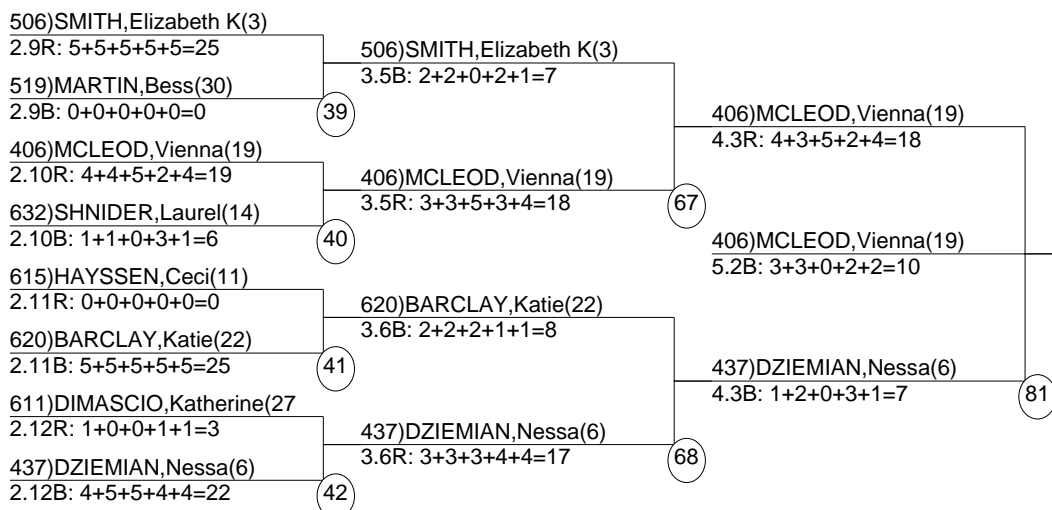

Killington Klassic

Conclusion
Feb 3, 2008 (Sun) (U1398) (U1397)

Duals

Course: Conclusion
Length: 207 m
Width: 15 m
Pitch: 25 deg

Head Judge: LOUNSBURY,Scott
Chief of Comp: ALBERT,Ed
T.D.: CURTIS,Jon
Chief of Scoring: MORSEY,Chase
Judge 1: KNYAZEY,Peter
Judge 2: KASPER,Ben
Judge 3: KNYAZEVA,Polina
Judge 4: O'CONNOR,Sharon J
Judge 5: LOUNSBURY,Scott

Head Judge
Chief of Scoring
T.D.

DO NOT JUMP OFF LIFT: PASS WILL BE TAKEN

Duals

Duals FreeStyle Points Date: Feb 3, 2008 (Sun)
Female/Male (By Duals Run-order) Time: 12:21 pm
Conclusion Killington Klassic

Female Road to Semi-Finals (5.1B)

Female Road to Semi-Finals (5.1R)

Female Road to Semi-Finals (5.2B)

Female Road to Semi-Finals (5.2R)

Male Road to Semi-Finals (5.1B)

Male Road to Semi-Finals (5.1R)

Male Road to Semi-Finals (5.2B)

Male Road to Semi-Finals (5.2R)

Female Semi-Finals

Male Semi-Finals