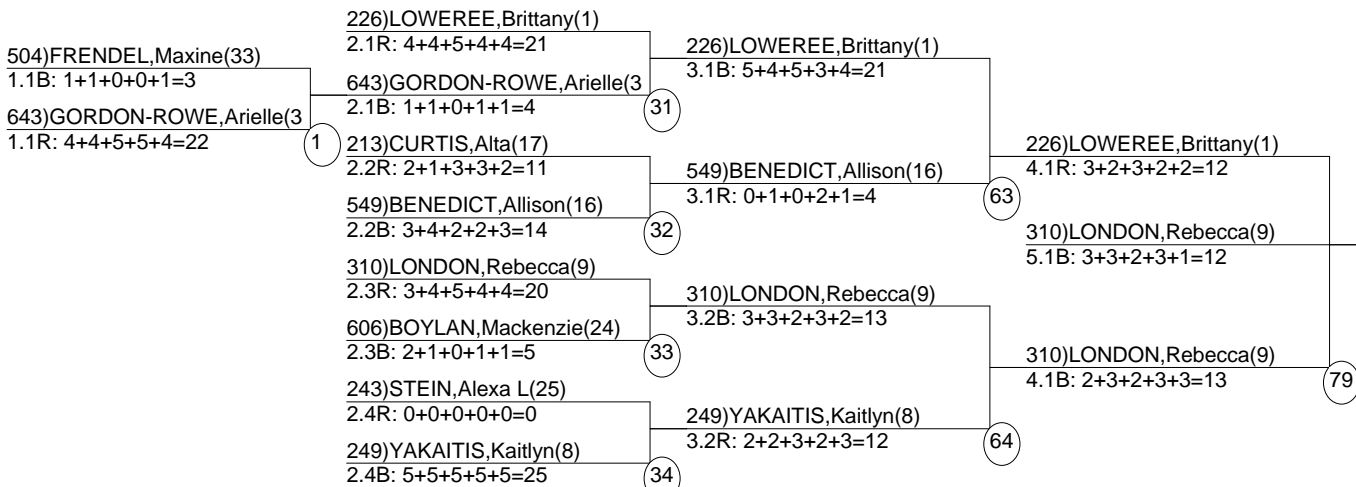

Female Road to Semi-Finals (5.1B)